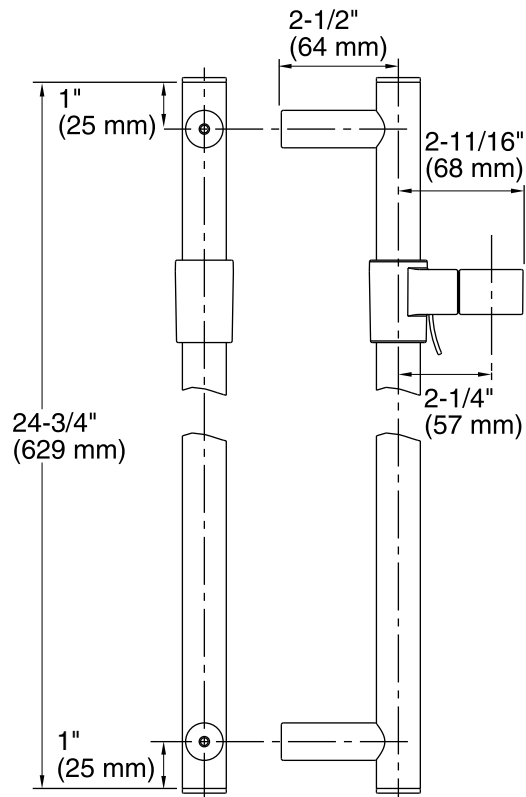

## Shower Slidebar K-9069

### Technical Information

All product dimensions are nominal.