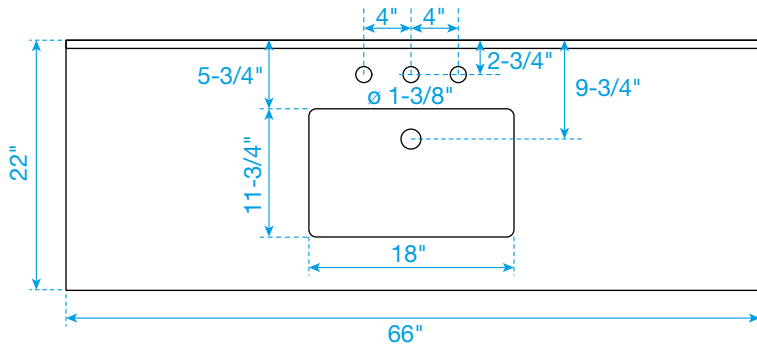

WYNDHAM COLLECTION

TOP VIEW OF VANITY CABINET

*Note: All measurements are $\pm 1/4"$.

WC-2929-66-SGL
Quartz

WYNDHAM COLLECTION

Note: Side splash is reversible. Due to high probability of breakage, the backsplash comes in two pieces, cut from the same piece. All measurements are $\pm 1/4"$.

WC-QC3-66-SGL-TOP