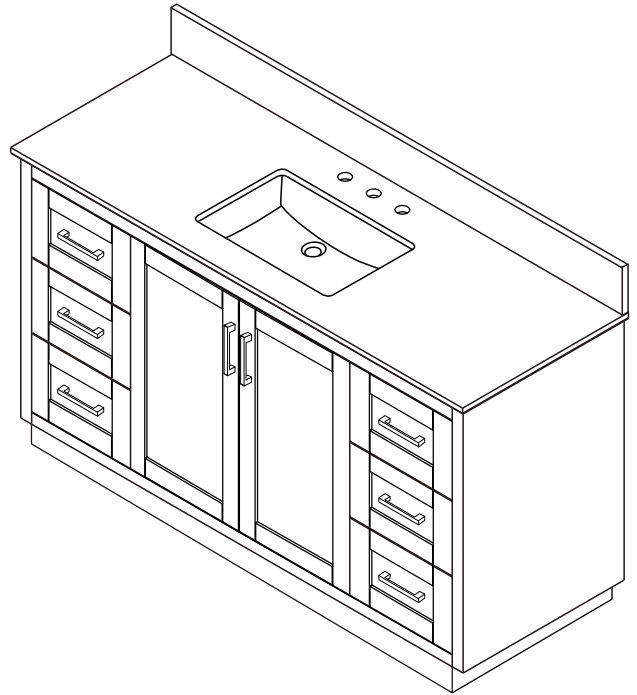

WYNDHAM COLLECTION

TOP VIEW OF VANITY CABINET

*Note: All measurements are $\pm 1/4"$.

WC-2929-66-SGL
Quartz

WYNDHAM COLLECTION

Note: Side splash is reversible. Due to high probability of breakage, the backsplash comes in two pieces, cut from the same piece. All measurements are $\pm 1/4"$.

WC-QC3-66-SGL-TOP