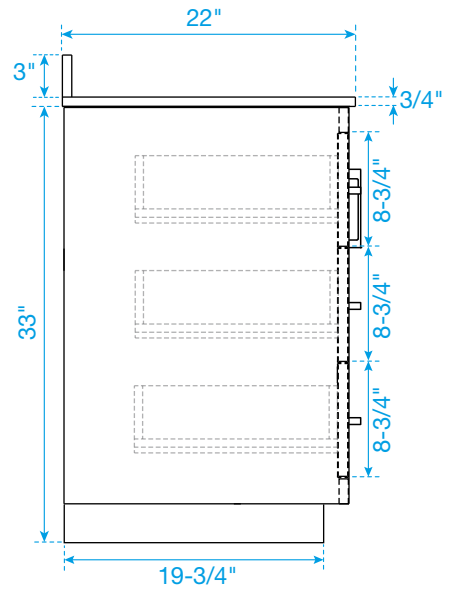

WYNDHAM COLLECTION

TOP VIEW OF VANITY CABINET

*Note: All measurements are $\pm 1/4"$.

WC-2929-66-SGL
Quartz

WYNDHAM COLLECTION

Note: Side splash is reversible. Due to high probability of breakage, the backsplash comes in two pieces, cut from the same piece. All measurements are $\pm 1/4"$.

WC-QC3-66-SGL-TOP