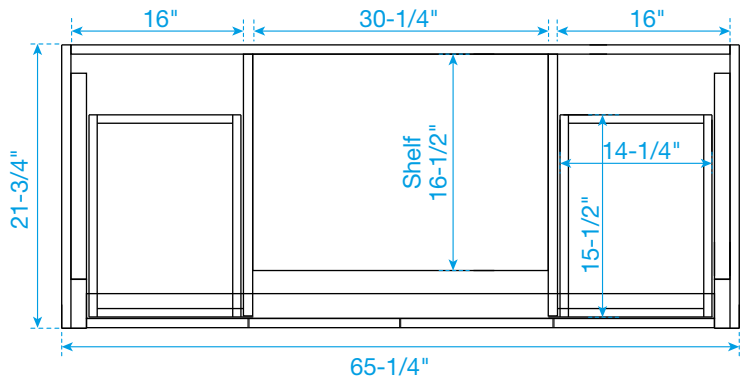

WYNDHAM COLLECTION

TOP VIEW OF VANITY CABINET

*Note: All measurements are $\pm 1/4"$.

WC-2929-66-SGL
Quartz

WYNDHAM COLLECTION

Note: Side splash is reversible. Due to high probability of breakage, the backsplash comes in two pieces, cut from the same piece. All measurements are $\pm 1/4"$.

WC-QC3-66-SGL-TOP