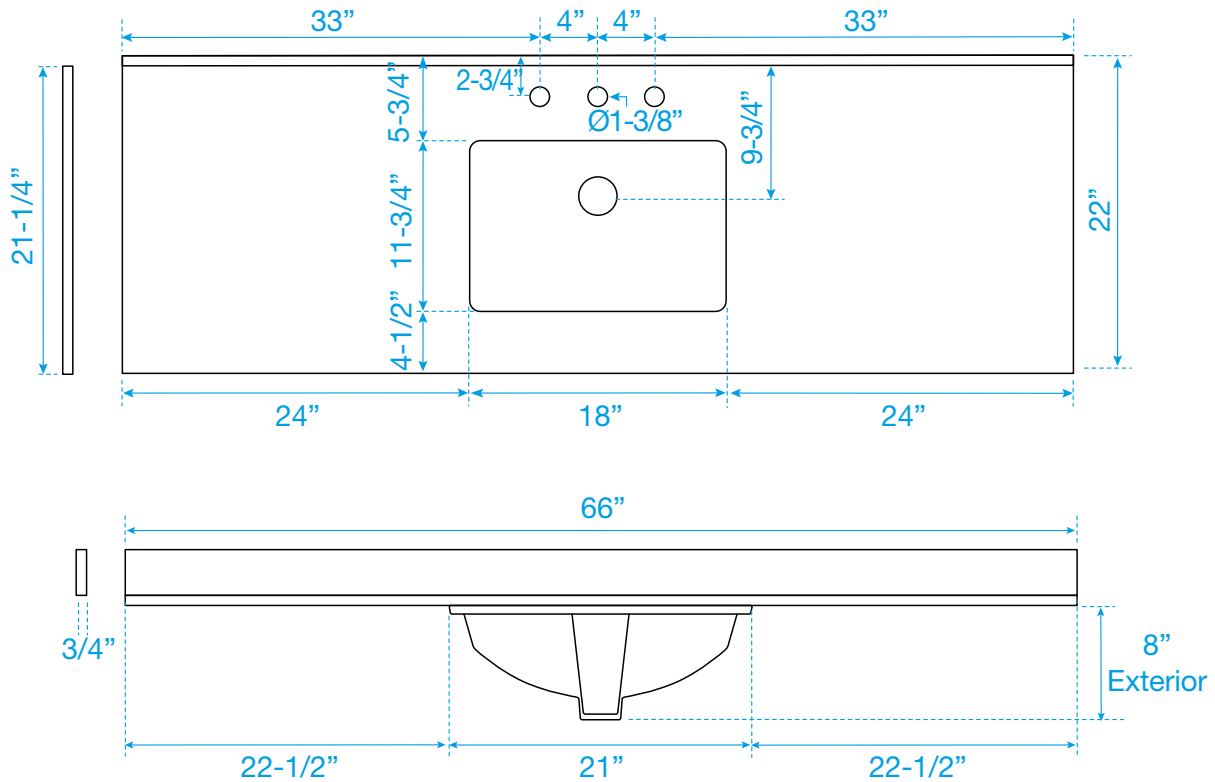

WYNDHAM COLLECTION

TOP VIEW OF VANITY CABINET

*Note: All measurements are $\pm 1/4"$.

WC-2929-66-SGL
Quartz

WYNDHAM COLLECTION

Note: Side splash is reversible. Due to high probability of breakage, the backsplash comes in two pieces, cut from the same piece. All measurements are $\pm 1/4"$.

WC-QC3-66-SGL-TOP