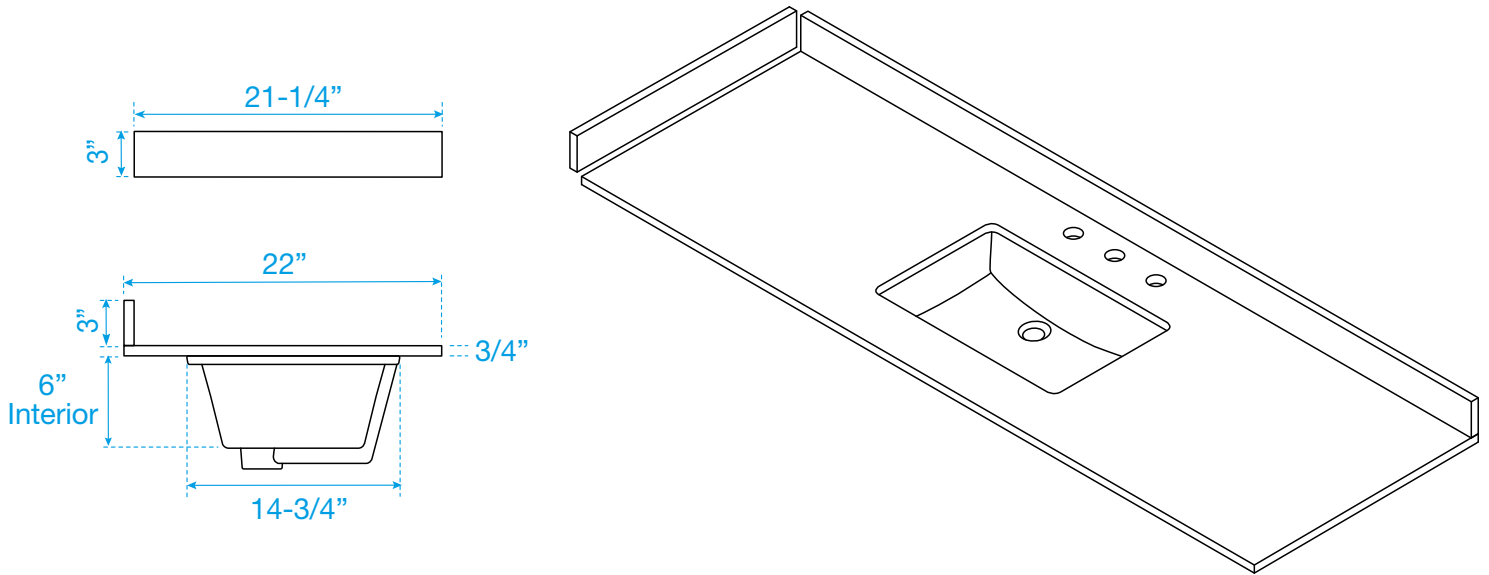

WYNDHAM COLLECTION

TOP VIEW OF VANITY CABINET

*Note: All measurements are $\pm 1/4"$.

WC-2929-66-SGL
Quartz

WYNDHAM COLLECTION

Note: Side splash is reversible. Due to high probability of breakage, the backsplash comes in two pieces, cut from the same piece. All measurements are $\pm 1/4"$.

WC-QC3-66-SGL-TOP