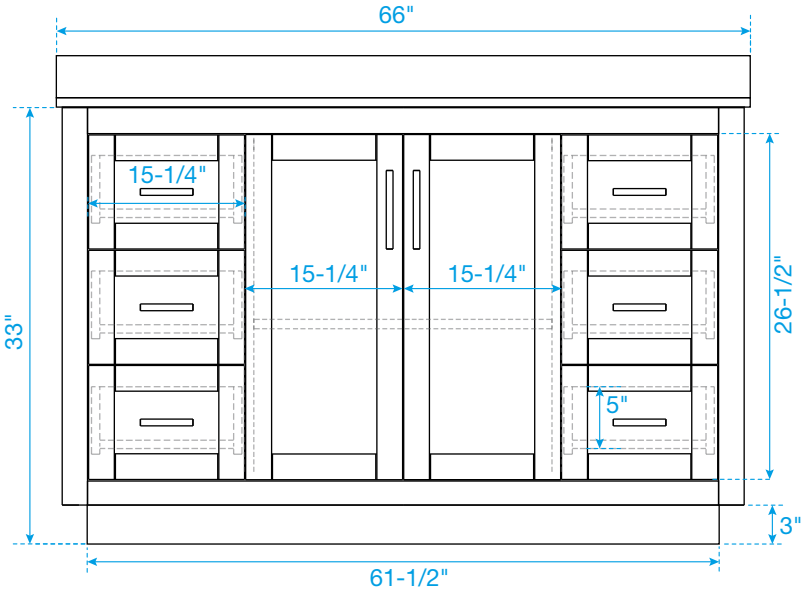

WYNDHAM COLLECTION

TOP VIEW OF VANITY CABINET

*Note: All measurements are $\pm 1/4"$.

WC-2929-66-SGL
Quartz

WYNDHAM COLLECTION

Note: Side splash is reversible. Due to high probability of breakage, the backsplash comes in two pieces, cut from the same piece. All measurements are $\pm 1/4"$.

WC-QC3-66-SGL-TOP