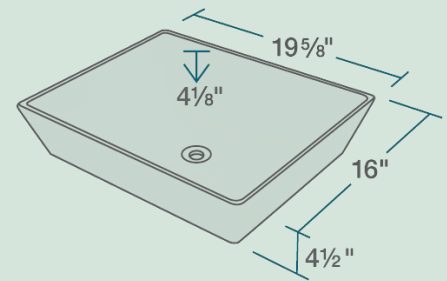

# V370-BISQUE Vessel Sink

19 5/8" x 16" x 4 1/2"  
Vessel Installation  
True Vitreous China  
No Hardware Needed  
Limited Lifetime Warranty