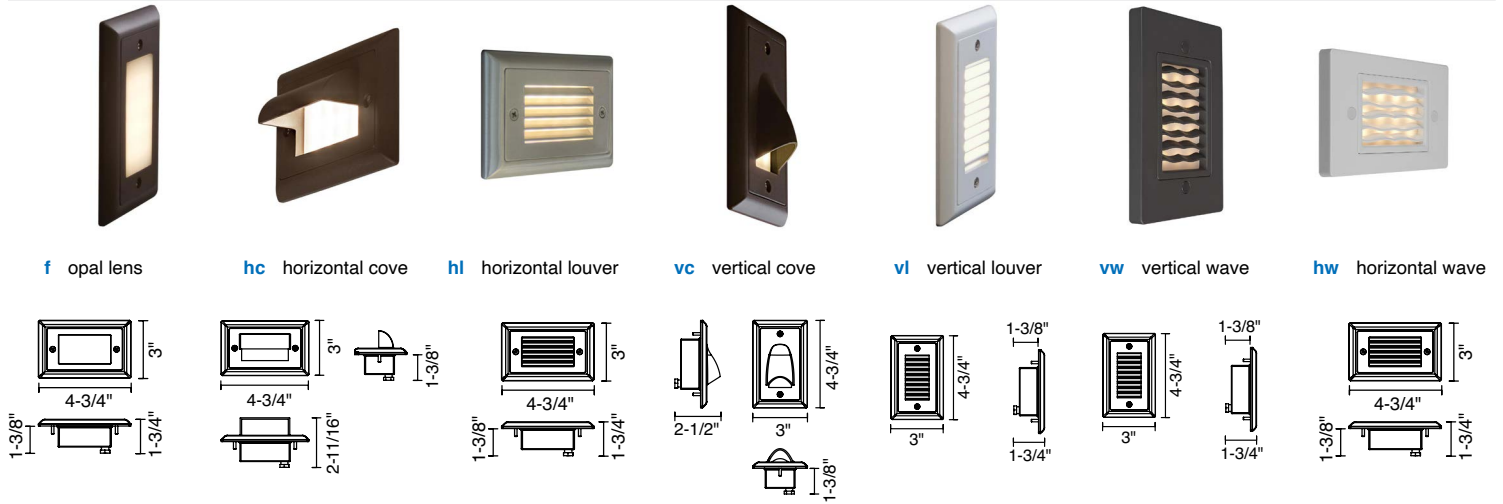

Job Name:

Contact:

Ordering Code:

Fixture Type:

Step 1

BRUCK

Description
 Step 1 is an energy efficient outdoor IP65 rated accent step light that fits any standard j-box in a vertical or horizontal orientation. It is offered in warm white or amber LED with brushed nickel, antique bronze, or white finish. An outer trim plate can be changed for a dual finish color design. There are 7 different face plate options including white opal face, vertical/horizontal louver, vertical/horizontal cove, or vertical/horizontal wave. This cover is made of die-cast zinc-magnesium.

- Technical Specs**
- 2W LED, 3VA
 - 120-277Vac, 50/60Hz
 - 3000K, 4000K, 5000K, amber, blue
 - 80CRI
 - Lumen Maintenance: $L_{70} > 50,000$ hrs
 - IP65 rated, suitable for outdoor
 - Built-in enclosed driver
 - Suitable for vertical and horizontal orientation
 - Hole cut out: 2.85" x 1.75" for standard j-box

Ordering Codes
 Follow the steps to specify your fixture,

example:

1 Light Source	2 Finish	3 Color Temperature	4 Cover Options
138021 LED	bn brushed nickel bz bronze wh white	3 3000k (50 lm) ¹ 4 4000K 5 5000K amb amber blu blue	f opal lens hc horizontal cove vc vertical cove hl horizontal louver vl vertical louver vw vertical wave hw horizontal wave