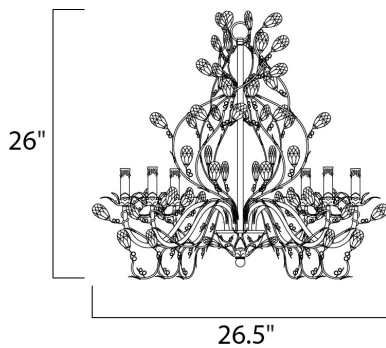

MEASUREMENTS

DIMENSION : 26.5" L x 26.5" W x 28.5" H
 MAX OAH : 65" OAH
 HANGING WEIGHT : 15.18 lb

LAMPING

INPUT VOLTAGE : 120V
 BULB : 6 x 60W Incandescent E12 Candelabra , 360W Total
 BULB INCLUDED : (Not Included)
 DIMMABLE : Yes

FINISHES OPTION

- Etruscan Gold
- Oil Rubbed Bronze

MATERIAL

Steel

RATINGS

cULus
 Dry Location

ADDITIONAL

OPERATING TEMPERATURE:
 -20°C (-4°F), 40°C (104°F)