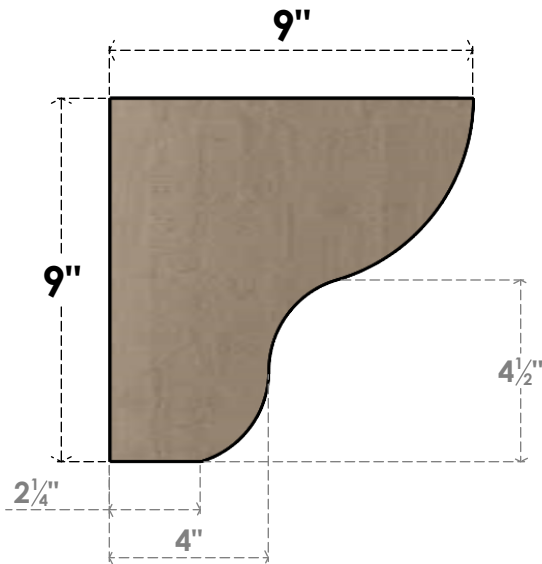

ITEM NUMBER: CORU09X09X09GRNRCPR

9"W X 9"D X 9"H SERIES 1 WIDE GREENSBORO ROUGH CEDAR TIMBERTHANE FAUX WOOD CORBEL, PRIMED

SIDE PROFILE

FRONT PROFILE

ISOMETRIC

EKENA MILLWORK
2300 WEST MAIN ST.
CLARKSVILLE, TX 75426
TOLL FREE: 866-607-0453
WWW.EKENAMILLWORK.COM

NOTES

1. INSTALLATION TO BE COMPLETED IN ACCORDANCE WITH MANUFACTURER'S SPECIFICATIONS.
2. DRAWING MAY NOT BE TO SCALE
3. THIS DRAWING IS INTENDED FOR DESIGN AND PLANNING PURPOSES ONLY.
4. ALL INFORMATION CONTAINED HEREIN WAS CURRENT AT THE TIME OF DEVELOPMENT BUT MUST BE REVIEWED AND APPROVED BY THE PRODUCT MANUFACTURER TO BE CONSIDERED ACCURATE.
5. TIMBERTHANE ARCHITECTURAL PRODUCTS ARE MADE FROM HIGH DENSITY URETHANE AND COME FACTORY PRIMED