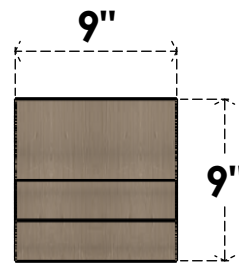

ITEM NUMBER: CORU09X09X09GRNRCPR

9"W X 9"D X 9"H SERIES 1 WIDE GREENSBORO ROUGH CEDAR TIMBERTHANE FAUX WOOD CORBEL, PRIMED

SIDE PROFILE

FRONT PROFILE

ISOMETRIC

EKENA MILLWORK
2300 WEST MAIN ST.
CLARKSVILLE, TX 75426
TOLL FREE: 866-607-0453
WWW.EKENAMILLWORK.COM

NOTES

1. INSTALLATION TO BE COMPLETED IN ACCORDANCE WITH MANUFACTURER'S SPECIFICATIONS.
2. DRAWING MAY NOT BE TO SCALE
3. THIS DRAWING IS INTENDED FOR DESIGN AND PLANNING PURPOSES ONLY.
4. ALL INFORMATION CONTAINED HEREIN WAS CURRENT AT THE TIME OF DEVELOPMENT BUT MUST BE REVIEWED AND APPROVED BY THE PRODUCT MANUFACTURER TO BE CONSIDERED ACCURATE.
5. TIMBERTHANE ARCHITECTURAL PRODUCTS ARE MADE FROM HIGH DENSITY URETHANE AND COME FACTORY PRIMED