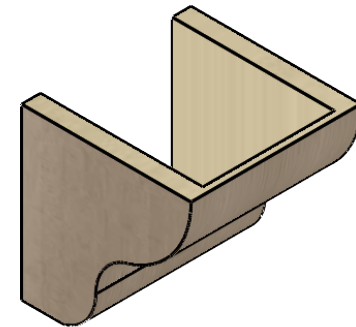

ITEM NUMBER: CORU09X09X09GRNRCPR

9"W X 9"D X 9"H SERIES 1 WIDE GREENSBORO ROUGH CEDAR TIMBERTHANE FAUX WOOD CORBEL, PRIMED

SIDE PROFILE

FRONT PROFILE

ISOMETRIC

EKENA MILLWORK
2300 WEST MAIN ST.
CLARKSVILLE, TX 75426
TOLL FREE: 866-607-0453
WWW.EKENAMILLWORK.COM

NOTES

1. INSTALLATION TO BE COMPLETED IN ACCORDANCE WITH MANUFACTURER'S SPECIFICATIONS.
2. DRAWING MAY NOT BE TO SCALE
3. THIS DRAWING IS INTENDED FOR DESIGN AND PLANNING PURPOSES ONLY.
4. ALL INFORMATION CONTAINED HEREIN WAS CURRENT AT THE TIME OF DEVELOPMENT BUT MUST BE REVIEWED AND APPROVED BY THE PRODUCT MANUFACTURER TO BE CONSIDERED ACCURATE.
5. TIMBERTHANE ARCHITECTURAL PRODUCTS ARE MADE FROM HIGH DENSITY URETHANE AND COME FACTORY PRIMED