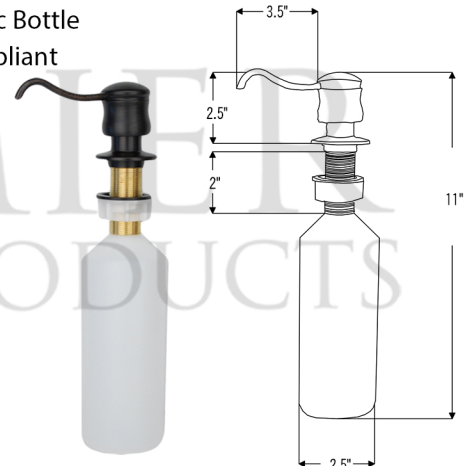

### PACKAGE INCLUDES THE FOLLOWING ITEMS:

- \* 33" Hammered Copper Kitchen Apron Single Basin Sink w/ Vineyard Design (Model# KASDB33229G)
- \* Single Handle Spring Pull Down Kitchen Faucet / ORB Finish (K-SPD02ORB)
- \* Solid Brass Soap & Lotion Dispenser / ORB Finish (PCP-701ORB)
- \* 3.5" Garbage Disposal Drain w/ Basket / ORB Finish (Model# D-130ORB)
- \* Oil Rubbed Bronze Installation Silicone (Model# C900-ORB)
- \* Copper Sink Wax (Model# W900-WAX)

### SINK DETAILS (Model# KASDB3229G)

- \* 33" Hammered Copper Kitchen Apron Single Basin Sink w/ Vineyard Design
- \* Color: Oil Rubbed Bronze
- \* Outer Dimension: 33" x 22" x 9"
- \* Inner Dimension: 31" x 19" x 9"
- \* Drain Size: 3.5" Standard
- \* Material Gauge: 14
- \* CODE / STANDARD COMPLIANCE: IAPMO / cUPC LISTED

### FAUCET DETAILS (Model# K-SPD02ORB)

- \* Single Handle Spring Pull Down Kitchen Faucet
- \* Color: Oil Rubbed Bronze
- \* Solid Brass Construction
- \* Ceramic Disc Cartridges
- \* Overall Height: 20.875"
- \* Spout Reach: 8.75"
- \* 360 Degree Swivel
- \* ASME A112.18.1/ CSA B125.1, NSF/ANSI 61, California Lead Plumbing Law, ADA and Prop 65 Compliant

### SOAP DISPENSER DETAILS (Model# PCP-701ORB)

- \* Deluxe Soap and Lotion Dispenser
- \* Color: Oil Rubbed Bronze
- \* Solid Brass Head & Plastic Bottle
- \* 4" Spout Reach
- \* 500 ML Plastic Bottle
- \* Prop 65 Compliant