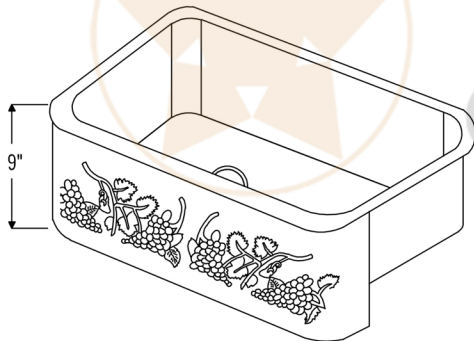

### PACKAGE INCLUDES THE FOLLOWING ITEMS:

- \* 33" Hammered Copper Kitchen Apron Single Basin Sink w/ Vineyard Design (Model# KASDB33229G)
- \* Single Handle Spring Pull Down Kitchen Faucet / ORB Finish (K-SPD02ORB)
- \* Solid Brass Soap & Lotion Dispenser / ORB Finish (PCP-701ORB)
- \* 3.5" Garbage Disposal Drain w/ Basket / ORB Finish (Model# D-130ORB)
- \* Oil Rubbed Bronze Installation Silicone (Model# C900-ORB)
- \* Copper Sink Wax (Model# W900-WAX)

### SINK DETAILS (Model# KASDB3229G)

- \* 33" Hammered Copper Kitchen Apron Single Basin Sink w/ Vineyard Design
- \* Color: Oil Rubbed Bronze
- \* Outer Dimension: 33" x 22" x 9"
- \* Inner Dimension: 31" x 19" x 9"
- \* Drain Size: 3.5" Standard
- \* Material Gauge: 14
- \* CODE / STANDARD COMPLIANCE: IAPMO / cUPC LISTED

### FAUCET DETAILS (Model# K-SPD02ORB)

- \* Single Handle Spring Pull Down Kitchen Faucet
- \* Color: Oil Rubbed Bronze
- \* Solid Brass Construction
- \* Ceramic Disc Cartridges
- \* Overall Height: 20.875"
- \* Spout Reach: 8.75"
- \* 360 Degree Swivel
- \* ASME A112.18.1/ CSA B125.1, NSF/ANSI 61, California Lead Plumbing Law, ADA and Prop 65 Compliant

### SOAP DISPENSER DETAILS (Model# PCP-701ORB)

- \* Deluxe Soap and Lotion Dispenser
- \* Color: Oil Rubbed Bronze
- \* Solid Brass Head & Plastic Bottle
- \* 4" Spout Reach
- \* 500 ML Plastic Bottle
- \* Prop 65 Compliant