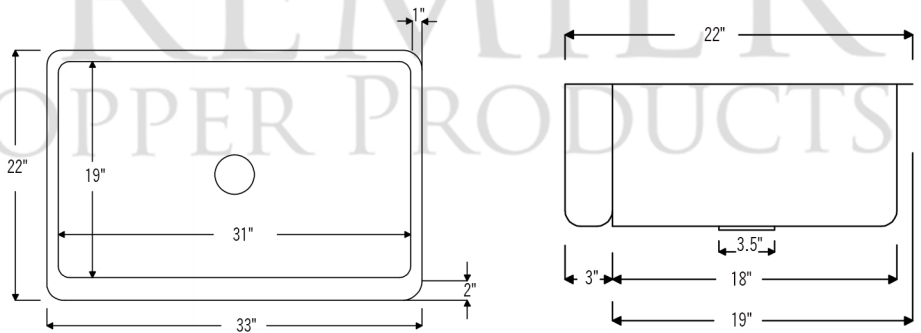

### SINK DETAILS (Model# KASDB3229G)

- \* 33" Hammered Copper Kitchen Apron Single Basin Sink w/ Vineyard Design
- \* Color: Oil Rubbed Bronze
- \* Outer Dimension: 33" x 22" x 9"
- \* Inner Dimension: 31" x 19" x 9"
- \* Drain Size: 3.5" Standard
- \* Material Gauge: 14
- \* CODE / STANDARD COMPLIANCE: IAPMO / cUPC LISTED

### FAUCET DETAILS (Model# K-SPD02ORB)

- \* Single Handle Spring Pull Down Kitchen Faucet
- \* Color: Oil Rubbed Bronze
- \* Solid Brass Construction
- \* Ceramic Disc Cartridges
- \* Overall Height: 20.875"
- \* Spout Reach: 8.75"
- \* 360 Degree Swivel
- \* ASME A112.18.1/ CSA B125.1, NSF/ANSI 61, California Lead Plumbing Law, ADA and Prop 65 Compliant

### SOAP DISPENSER DETAILS (Model# PCP-701ORB)

- \* Deluxe Soap and Lotion Dispenser
- \* Color: Oil Rubbed Bronze
- \* Solid Brass Head & Plastic Bottle
- \* 4" Spout Reach
- \* 500 ML Plastic Bottle
- \* Prop 65 Compliant

### SILICONE DETAILS (Model# C900-ORB)

- \* Neutral Cure Installation Silicone
- \* Size: 4.7 OZ
- \* Matches a Variety of Different Styled Sinks and Drains