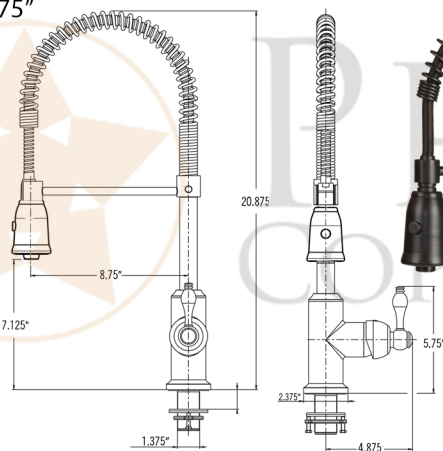

### SINK DETAILS (Model# KASDB3229G)

- \* 33" Hammered Copper Kitchen Apron Single Basin Sink w/ Vineyard Design
- \* Color: Oil Rubbed Bronze
- \* Outer Dimension: 33" x 22" x 9"
- \* Inner Dimension: 31" x 19" x 9"
- \* Drain Size: 3.5" Standard
- \* Material Gauge: 14
- \* CODE / STANDARD COMPLIANCE: IAPMO / cUPC LISTED

### FAUCET DETAILS (Model# K-SPD02ORB)

- \* Single Handle Spring Pull Down Kitchen Faucet
- \* Color: Oil Rubbed Bronze
- \* Solid Brass Construction
- \* Ceramic Disc Cartridges
- \* Overall Height: 20.875"
- \* Spout Reach: 8.75"
- \* 360 Degree Swivel
- \* ASME A112.18.1/ CSA B125.1, NSF/ANSI 61, California Lead Plumbing Law, ADA and Prop 65 Compliant

### SOAP DISPENSER DETAILS (Model# PCP-701ORB)

- \* Deluxe Soap and Lotion Dispenser
- \* Color: Oil Rubbed Bronze
- \* Solid Brass Head & Plastic Bottle
- \* 4" Spout Reach
- \* 500 ML Plastic Bottle
- \* Prop 65 Compliant

### SILICONE DETAILS (Model# C900-ORB)

- \* Neutral Cure Installation Silicone
- \* Size: 4.7 OZ
- \* Matches a Variety of Different Styled Sinks and Drains