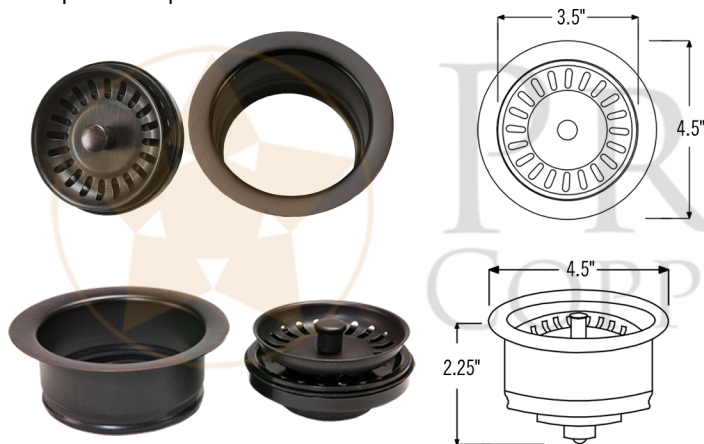

PACKAGE INCLUDES THE FOLLOWING ITEMS:

- 33" Hammered Copper Kitchen Apron Single Basin Sink w/ Vineyard Design (Model# KASDB33229G)
- Single Handle Spring Pull Down Kitchen Faucet / ORB Finish (K-SPD02ORB)
- Solid Brass Soap & Lotion Dispenser / ORB Finish (PCP-701ORB)
- 3.5" Garbage Disposal Drain w/ Basket / ORB Finish (Model# D-130ORB)
- Oil Rubbed Bronze Installation Silicone (Model# C900-ORB)
- Copper Sink Wax (Model# W900-WAX)

* ORB: Oil Rubbed Bronze

DRAIN DETAILS (Model# D-130ORB)

- 3.5" Deluxe Garbage Disposal Drain w/ Basket
- Color: Oil Rubbed Bronze
- Outer Dimension: 4.5" x 2.25"
- Inner Dimension: 3.5"
- Installation Type: Insinkerator Brand Compatible
- Material: Brass
- Prop 65 Compliant