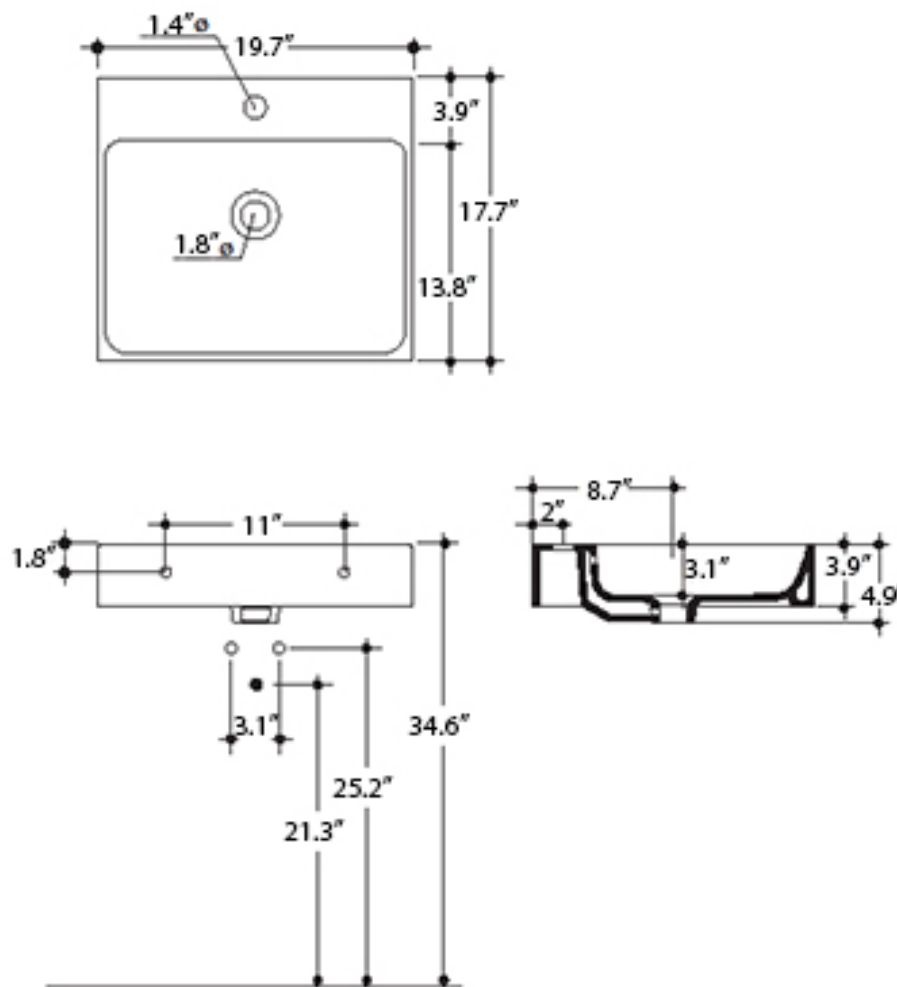

# SERIE CENTO

Cod.3530

Lavabo 50x45 sospeso o appoggio

Wall hung or free standing washbasin 50x45

Collection  
Kerasan

Model |  
Cento 3530

Dimensions Metric

1 inch = 2.54 cm  
1 inch = 25.4 mm

### Vessel/ countertop installation

Silicone (*optional*)

Collection  
Kerasan

Model |  
Cento 3530

Dimensions Metric  
*1 inch = 2.54 cm*  
*1 inch = 25.4 mm*

**WS**<sup>®</sup>

**BATH  
COLLECTIONS**

1051 Lea Drive - Collegeville, PA 19426  
Tel. 215 513 9400 - Fax 610 831 0215