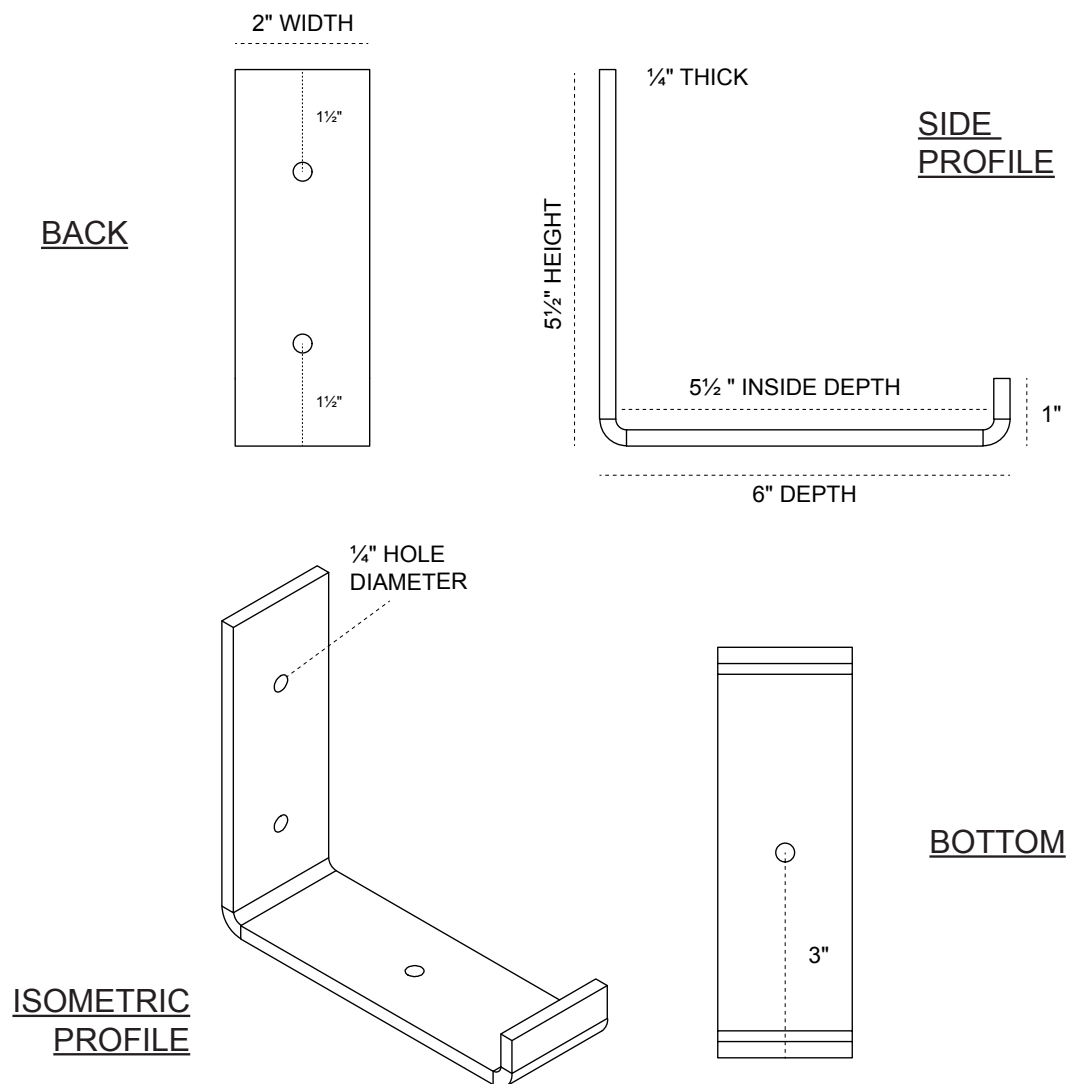

2-INCH W X 6-INCH D X 5½-INCH H HANGING SHELF BRACKET

HEAVY-DUTY ¼" THICK

AVAILABLE IN:
STAINLESS STEEL
ZINC PLATED STEEL
POWDER COATED BLACK

BKTM02X06X05HSSS
BKTM02X06X05HSCRS
BKTM02X06X05HSPBL

P:866.607.0453 | F: 866.591.3143
2300 W. Main St. | Clarksville, TX 75426
sales@ekenamillwork.com | www.ekenamillwork.com