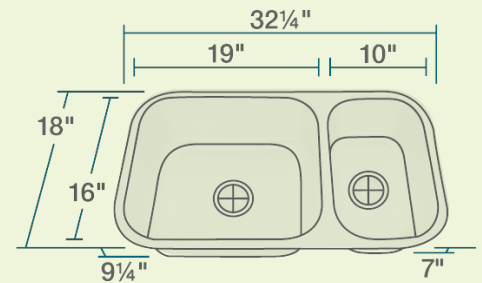

- 32 1/4" x 18" x 9 1/4"
- 16- or 18-Gauge Steel Available
- Certified High-Quality 304 Stainless Steel
- Brushed Satin Finish
- Center Drain
- Thick Sound Dampener Rubber Pad
- Fully Insulated
- One-Piece Construction
- Limited Lifetime Warranty

Accessories

*Accessories not included

16g UPC: 841412137317
 18g UPC: 817299014799

Features

Undermount Installation 	33" Minimum Cabinet Size 	16 or 18 Gauge Available 	Cold-Rolled Stainless Steel 	Brushed-Satin Finish 	Center Drain 3 1/2"
Sound Dampening 	Fully Insulated 	Cutout Template 	Hardware Included 	Limited Lifetime Warranty 	Two Bowls, Offset