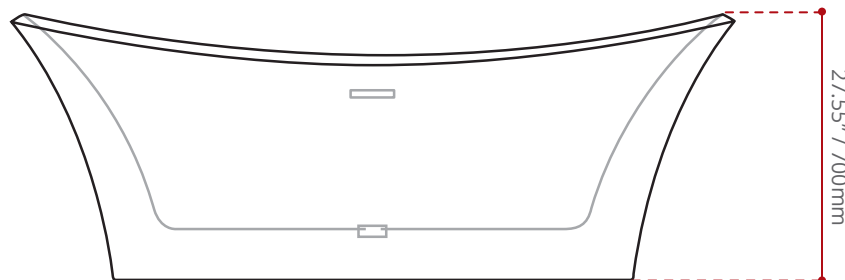

DESCRIPTION:

- Contemporary style.
- Cast Resin freestanding bathtub.
- Gloss solid surface finish.
- Integral slotted overflow
- Matte White
- Complies with CSA & IAPMO standards.

WATER DEPTH

15.5" / 394mm

CAPACITY

65 gal.
246 litres of water

SHIPPING DIMENSIONS

70 x 32 x 29" / 1778 x 813 x 737mm

NET WEIGHT

150 kg / 330 lbs

GROSS WEIGHT

180 kg / 397 lbs

Measurements may vary ±5mm
- Diagram NOT to scale -