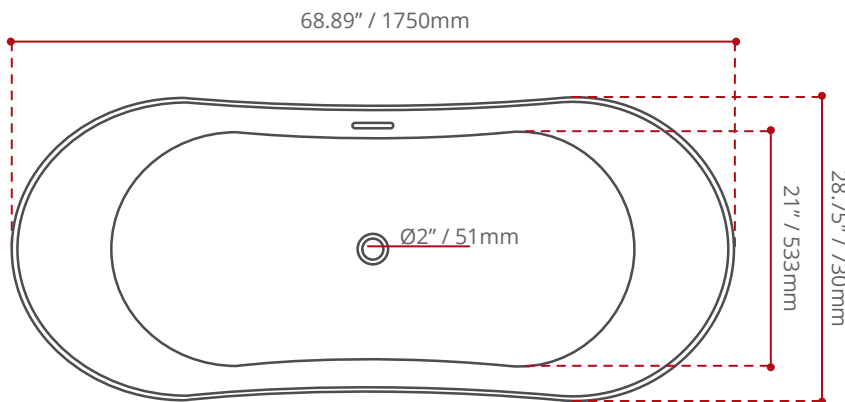

DESCRIPTION:

- Contemporary style.
- Cast Resin freestanding bathtub.
- Gloss solid surface finish.
- Integral slotted overflow
- Matte White
- Complies with CSA & IAPMO standards.

WATER DEPTH

15.5" / 394mm

CAPACITY

65 gal.
246 litres of water

SHIPPING DIMENSIONS

70 x 32 x 29" / 1778 x 813 x 737mm

NET WEIGHT

150 kg / 330 lbs

GROSS WEIGHT

180 kg / 397 lbs

Measurements may vary ±5mm
- Diagram NOT to scale -