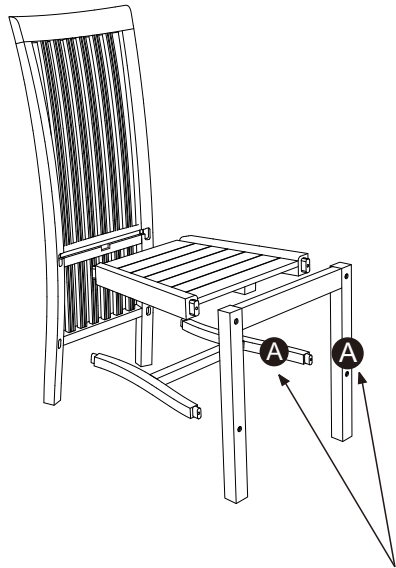

Assembly Intruction

INTRUCTION DE MONTAGE
MONTAGEANLEITUNG
SAMLEVEJLEDNING

NEED ASSEMBLY ASSISTANCE? CALL US AT 866-814-8325

1

**MAKE SURE THE LETTERS
MATCH BEFORE ASSEMBLING**

2

3

Code

KBA1DC

Hardware

a

BOLT 2' (8 pcs)

Tool

Socket Wrench 4mm

Total Section

4 Section