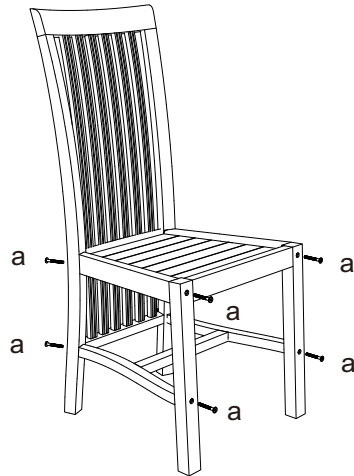

Assembly Intruction

INTRUCTION DE MONTAGE
MONTAGEANLEITUNG
SAMLEVEJLEDNING

NEED ASSEMBLY ASSISTANCE? CALL US AT 866-814-8325

1

**MAKE SURE THE LETTERS
MATCH BEFORE ASSEMBLING**

2

3

Code

KBA1DC

Hardware

a

BOLT 2' (8 pcs)

Tool

Socket Wrench 4mm

Total Section

4 Section