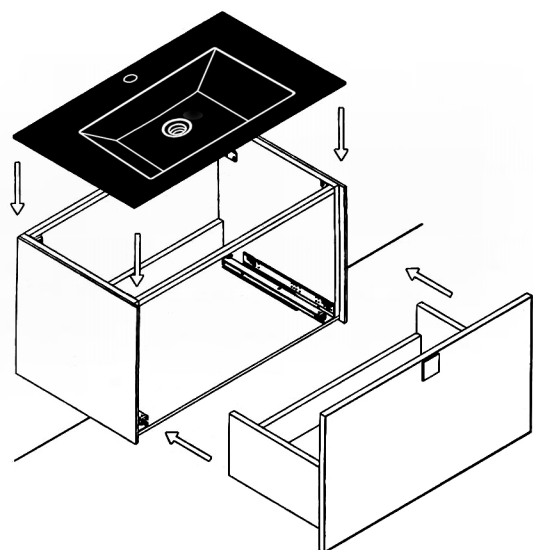

## LUCENT

Model: Lucent Single

Category: Vanity

Material: Wood + Crystal

Dimensions: 32"(L) x 19"(W) x 18.1"(H)

Description: Luxury crystal bathroom vanity in gold black finish

\*Numbers are in inches

# SCHEDA MONTAGGIO ASSEMBLY INSTRUCTIONS

Prastra per fissaggio a parete  
Wall-mounting plate

Stop per fissaggio a parete  
Plug for wall-mounting plate

①

Smontaggio Cassetto premendo leve di sgancio  
Disassemble drawer by pressing release clips

②

Fissaggio piastre a parete  
Plate fixing on wall

③

Ancoraggio e registrazione della consolle  
Unit anchoring and adjustment

④

installazione del piano ed inserimento  
del cassetto su guida  
Top board fixing on frame and drawer onto rails