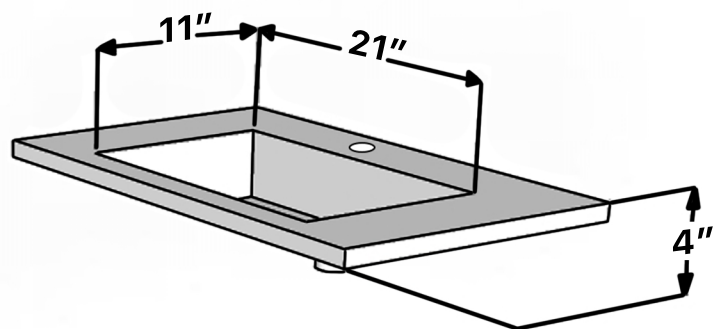

## LUCENT

Model: Lucent Single

Category: Vanity

Material: Wood + Crystal

Dimensions: 32"(L) x 19"(W) x 18.1"(H)

Description: Luxury crystal bathroom vanity in gold black finish

\*Numbers are in inches

# SCHEDA MONTAGGIO ASSEMBLY INSTRUCTIONS

Prastra per fissaggio a parete  
Wall-mounting plate

Stop per fissaggio a parete  
Plug for wall-mounting plate

①

Smontaggio Cassetto premendo leve di sgancio  
Disassemble drawer by pressing release clips