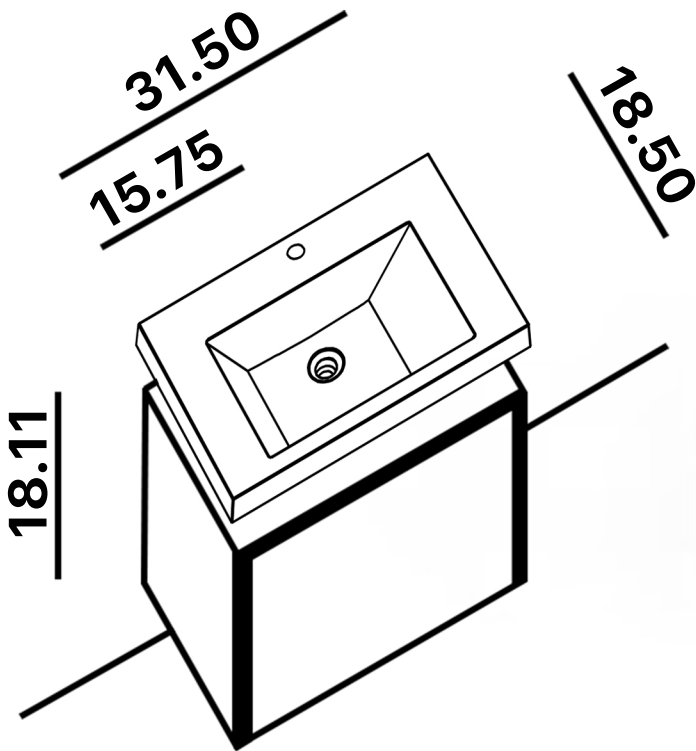

## LUCENT

Model: Lucent Single

Category: Vanity

Material: Wood + Crystal

Dimensions: 32"(L) x 19"(W) x 18.1"(H)

Description: Luxury crystal bathroom vanity in gold black finish

\*Numbers are in inches

# SCHEDA MONTAGGIO ASSEMBLY INSTRUCTIONS

Prastra per fissaggio a parete  
Wall-mounting plate

Stop per fissaggio a parete  
Plug for wall-mounting plate

①

Smontaggio Cassetto premendo leve di sgancio  
Disassemble drawer by pressing release clips