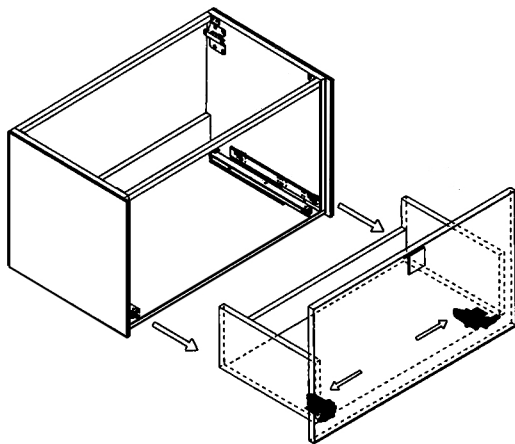

## LUCENT

Model: Lucent Single

Category: Vanity

Material: Wood + Crystal

Dimensions: 32"(L) x 19"(W) x 18.1"(H)

Description: Luxury crystal bathroom vanity in gold black finish

\*Numbers are in inches

# SCHEDA MONTAGGIO ASSEMBLY INSTRUCTIONS

Prastra per fissaggio a parete  
Wall-mounting plate

Stop per fissaggio a parete  
Plug for wall-mounting plate

①

Smontaggio Cassetto premendo leve di sgancio  
Disassemble drawer by pressing release clips