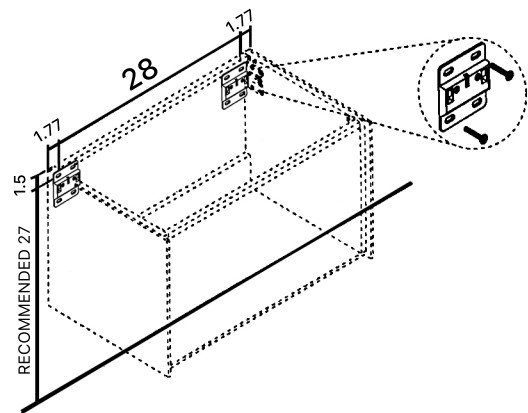

## LUCENT

Model: Lucent Single

Category: Vanity

Material: Wood + Crystal

Dimensions: 32"(L) x 19"(W) x 18.1"(H)

Description: Luxury crystal bathroom vanity in gold black finish

\*Numbers are in inches

# SCHEDA MONTAGGIO ASSEMBLY INSTRUCTIONS

Prastra per fissaggio a parete  
Wall-mounting plate

Stop per fissaggio a parete  
Plug for wall-mounting plate

①

Smontaggio Cassetto premendo leve di sgancio  
Disassemble drawer by pressing release clips