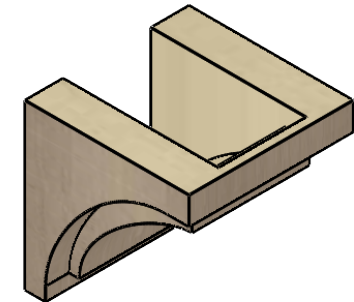

ITEM NUMBER: CORU07X07X07RIVRCPR

7"W X 7"D X 7"H SERIES 1 WIDE RIVERA ROUGH CEDAR TIMBERTHANE FAUX WOOD CORBEL, PRIMED

SIDE PROFILE

FRONT PROFILE

ISOMETRIC

EKENA MILLWORK
2300 WEST MAIN ST.
CLARKSVILLE, TX 75426
TOLL FREE: 866-607-0453
WWW.EKENAMILLWORK.COM

NOTES

1. INSTALLATION TO BE COMPLETED IN ACCORDANCE WITH MANUFACTURER'S SPECIFICATIONS.
2. DRAWING MAY NOT BE TO SCALE
3. THIS DRAWING IS INTENDED FOR DESIGN AND PLANNING PURPOSES ONLY.
4. ALL INFORMATION CONTAINED HEREIN WAS CURRENT AT THE TIME OF DEVELOPMENT BUT MUST BE REVIEWED AND APPROVED BY THE PRODUCT MANUFACTURER TO BE CONSIDERED ACCURATE.
5. TIMBERTHANE ARCHITECTURAL PRODUCTS ARE MADE FROM HIGH DENSITY URETHANE AND COME FACTORY PRIMED