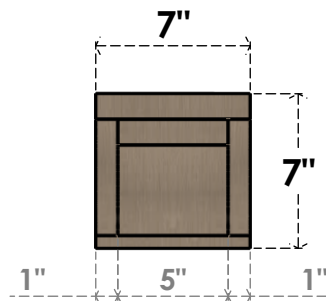

ITEM NUMBER: CORU07X07X07RIVRCPR

7"W X 7"D X 7"H SERIES 1 WIDE RIVERA ROUGH CEDAR TIMBERTHANE FAUX WOOD CORBEL, PRIMED

SIDE PROFILE

FRONT PROFILE

ISOMETRIC

EKENA MILLWORK
2300 WEST MAIN ST.
CLARKSVILLE, TX 75426
TOLL FREE: 866-607-0453
WWW.EKENAMILLWORK.COM

NOTES

1. INSTALLATION TO BE COMPLETED IN ACCORDANCE WITH MANUFACTURER'S SPECIFICATIONS.
2. DRAWING MAY NOT BE TO SCALE
3. THIS DRAWING IS INTENDED FOR DESIGN AND PLANNING PURPOSES ONLY.
4. ALL INFORMATION CONTAINED HEREIN WAS CURRENT AT THE TIME OF DEVELOPMENT BUT MUST BE REVIEWED AND APPROVED BY THE PRODUCT MANUFACTURER TO BE CONSIDERED ACCURATE.
5. TIMBERTHANE ARCHITECTURAL PRODUCTS ARE MADE FROM HIGH DENSITY URETHANE AND COME FACTORY PRIMED