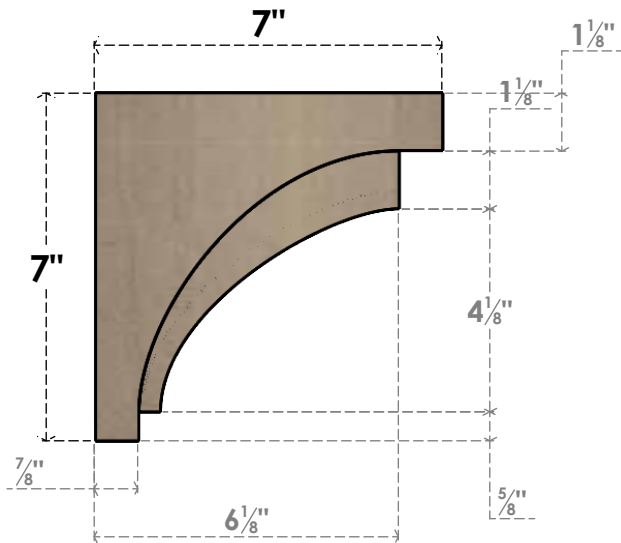

ITEM NUMBER: CORU07X07X07RIVRCPR

7"W X 7"D X 7"H SERIES 1 WIDE RIVERA ROUGH CEDAR TIMBERTHANE FAUX WOOD CORBEL, PRIMED

SIDE PROFILE

FRONT PROFILE

ISOMETRIC

EKENA MILLWORK
2300 WEST MAIN ST.
CLARKSVILLE, TX 75426
TOLL FREE: 866-607-0453
WWW.EKENAMILLWORK.COM

NOTES

1. INSTALLATION TO BE COMPLETED IN ACCORDANCE WITH MANUFACTURER'S SPECIFICATIONS.
2. DRAWING MAY NOT BE TO SCALE
3. THIS DRAWING IS INTENDED FOR DESIGN AND PLANNING PURPOSES ONLY.
4. ALL INFORMATION CONTAINED HEREIN WAS CURRENT AT THE TIME OF DEVELOPMENT BUT MUST BE REVIEWED AND APPROVED BY THE PRODUCT MANUFACTURER TO BE CONSIDERED ACCURATE.
5. TIMBERTHANE ARCHITECTURAL PRODUCTS ARE MADE FROM HIGH DENSITY URETHANE AND COME FACTORY PRIMED