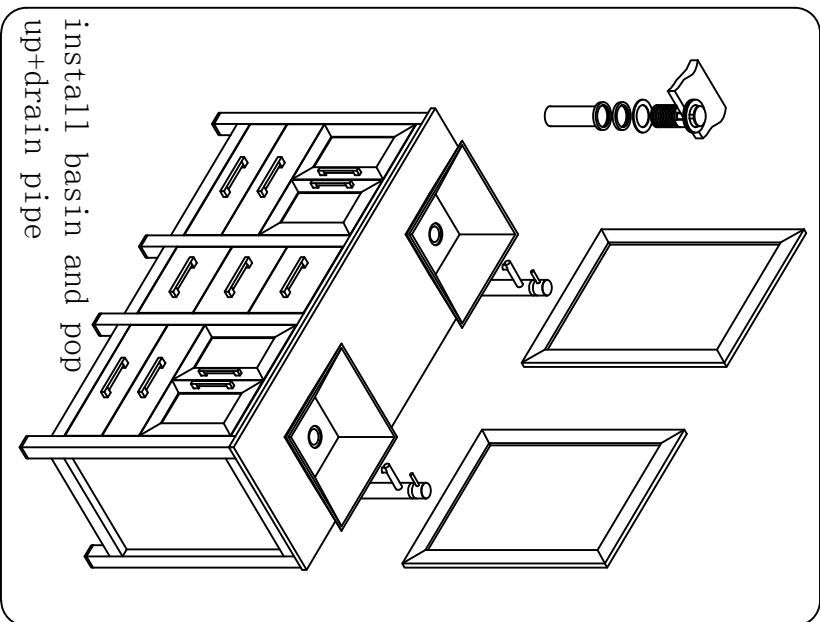

.Professional installation recommended.

PACKING LIST

1. Main cabinet

2. Mirror

3. Top

4. Ceramic basin

5. Pop up+Drain pipe

6. Faucet

7. Install screw

SKU : MD-4305G

SIZE:1500x550x840

PROHIBIT COPY

REQUIRED TOOLS

DRAWER SLIDER ATTACHMENT AND DETACHMENT

INSTALLATION AND ADJUSTION OF HINGE

VIRTUUSA

www.virtuUSA.com

INSTALLATION INSTRUCTIONS

SKU : MD-4305G

SIZE:1500x550x840

Confidential : A

PROHIBIT COPY

install the mirror

install pop up+drain pipe

install faucet

install main cabinet

install top and faucet

install basin and pop up+drain pipe