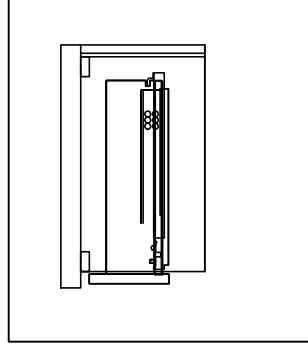

7. Install screw

SKU : MD-4305G

SIZE:1500x550x840

PROHIBIT COPY

REQUIRED TOOLS

DRAWER SLIDER ATTACHMENT AND DETACHMENT

INSTALLATION AND ADJUSTION OF HINGE

VIRTUUSA

www.virtuUSA.com

INSTALLATION INSTRUCTIONS

SKU : MD-4305G

SIZE:1500x550x840

Confidential : A

PROHIBIT COPY

install the mirror

install pop up+drain pipe