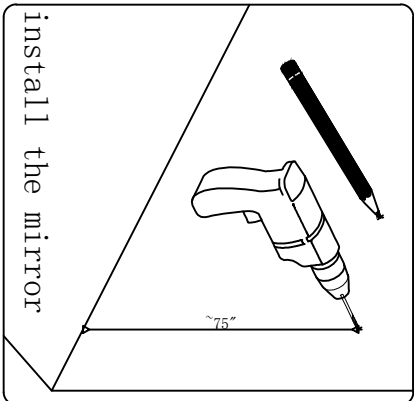

www.virtuUSA.com

INSTALLATION INSTRUCTIONS

SKU : MD-4305G

SIZE:1500x550x840

Confidential : A

PROHIBIT COPY

install the mirror

install pop up+drain pipe