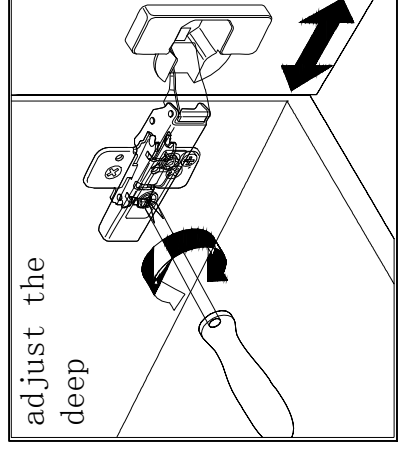

7. Install screw

SKU : MD-4305G

SIZE:1500x550x840

PROHIBIT COPY

REQUIRED TOOLS

DRAWER SLIDER ATTACHMENT AND DETACHMENT

INSTALLATION AND ADJUSTION OF HINGE

VIRTUUSA