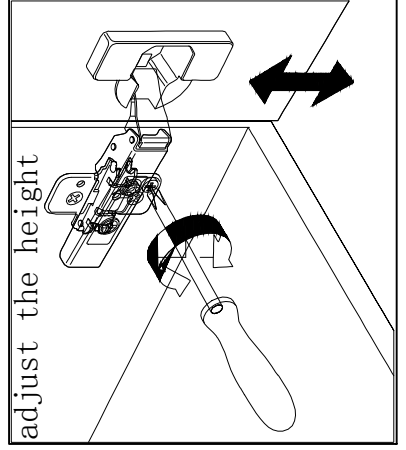

7. Install screw

SKU : MD-4305G

SIZE:1500x550x840

PROHIBIT COPY

REQUIRED TOOLS

DRAWER SLIDER ATTACHMENT AND DETACHMENT

INSTALLATION AND ADJUSTION OF HINGE

VIRTUUSA