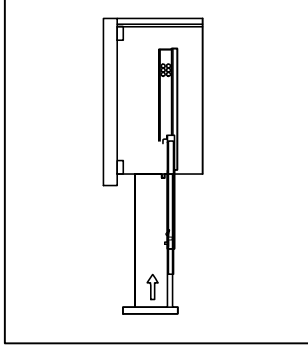

.Professional installation recommended.

PACKING LIST

1. Main cabinet

2. Mirror

3. Top

4. Ceramic basin

5. Pop up+Drain pipe

6. Faucet

7. Install screw

SKU : MD-4305G

SIZE:1500x550x840

PROHIBIT COPY

REQUIRED TOOLS

DRAWER SLIDER ATTACHMENT AND DETACHMENT

INSTALLATION AND ADJUSTION OF HINGE

VIRTUUSA

www.virtuUSA.com

INSTALLATION INSTRUCTIONS

SKU : MD-4305G

SIZE:1500x550x840

Confidential : A

PROHIBIT COPY

install the mirror

install pop up+drain pipe