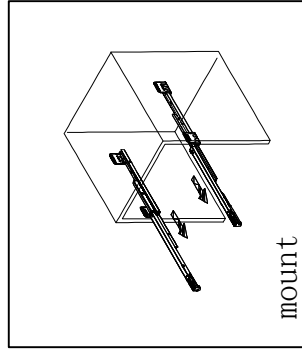

7. Install screw

SKU : MD-4305G

SIZE:1500x550x840

PROHIBIT COPY

REQUIRED TOOLS

DRAWER SLIDER ATTACHMENT AND DETACHMENT

INSTALLATION AND ADJUSTION OF HINGE

VIRTUUSA