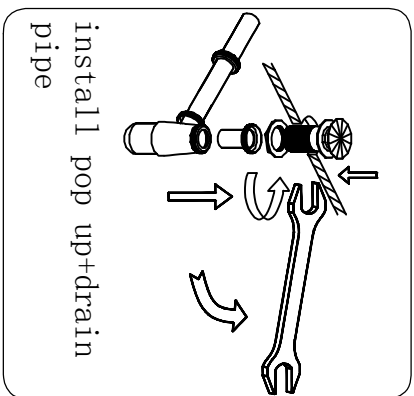

7. Install screw

SKU : MD-4305G

SIZE:1500x550x840

PROHIBIT COPY

REQUIRED TOOLS

DRAWER SLIDER ATTACHMENT AND DETACHMENT

INSTALLATION AND ADJUSTION OF HINGE

VIRTUUSA

www.virtuUSA.com

INSTALLATION INSTRUCTIONS

SKU : MD-4305G

SIZE:1500x550x840

Confidential : A

PROHIBIT COPY

install the mirror

install pop up+drain pipe

install faucet

install main cabinet

install top and faucet

install basin and pop up+drain pipe