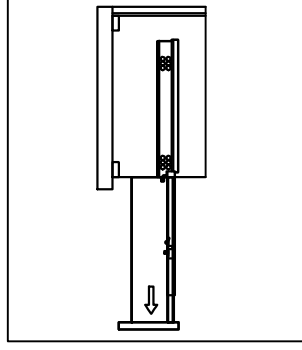

.Professional installation recommended.

PACKING LIST

1. Main cabinet

2. Mirror

3. Top

4. Ceramic basin

5. Pop up+Drain pipe

6. Faucet

7. Install screw

SKU : MD-4305G

SIZE:1500x550x840

PROHIBIT COPY

REQUIRED TOOLS

DRAWER SLIDER ATTACHMENT AND DETACHMENT

INSTALLATION AND ADJUSTION OF HINGE

VIRTUUSA

www.virtuUSA.com

INSTALLATION INSTRUCTIONS

SKU : MD-4305G

SIZE:1500x550x840

Confidential : A

PROHIBIT COPY

install the mirror

install pop up+drain pipe