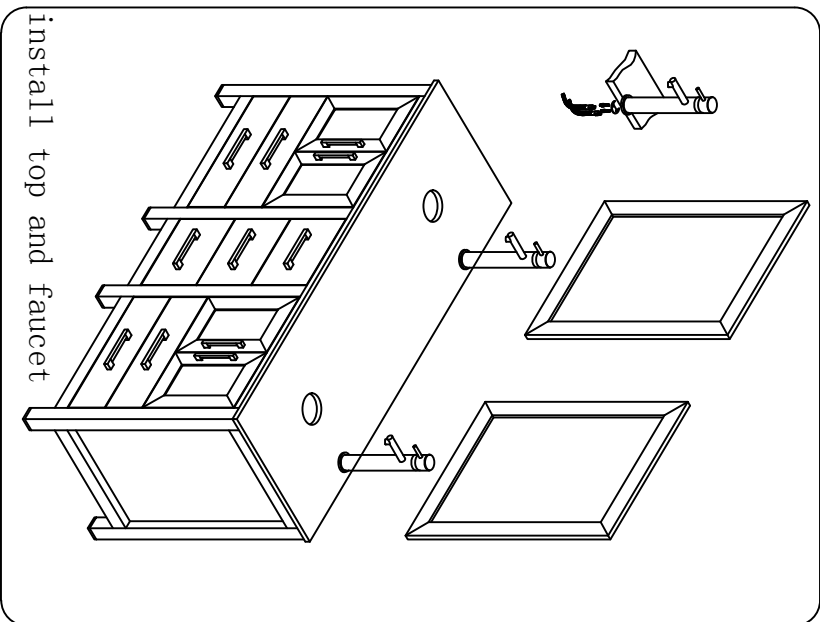

.Professional installation recommended.

PACKING LIST

1. Main cabinet

2. Mirror

3. Top

4. Ceramic basin

5. Pop up+Drain pipe

6. Faucet

7. Install screw

SKU : MD-4305G

SIZE:1500x550x840

PROHIBIT COPY

REQUIRED TOOLS

DRAWER SLIDER ATTACHMENT AND DETACHMENT

INSTALLATION AND ADJUSTION OF HINGE

VIRTUUSA

www.virtuUSA.com

INSTALLATION INSTRUCTIONS

SKU : MD-4305G

SIZE:1500x550x840

Confidential : A

PROHIBIT COPY

install the mirror

install pop up+drain pipe

install faucet

install main cabinet

install top and faucet

install basin and pop up+drain pipe