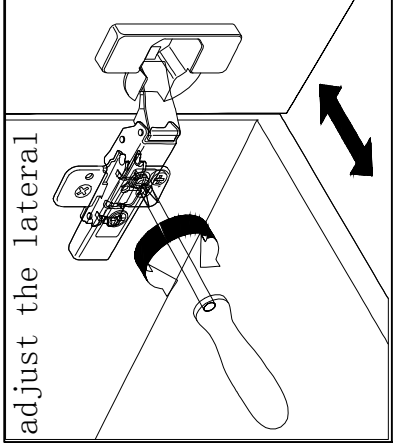

7. Install screw

SKU : MD-4305G

SIZE:1500x550x840

PROHIBIT COPY

REQUIRED TOOLS

DRAWER SLIDER ATTACHMENT AND DETACHMENT

INSTALLATION AND ADJUSTION OF HINGE

VIRTUUSA