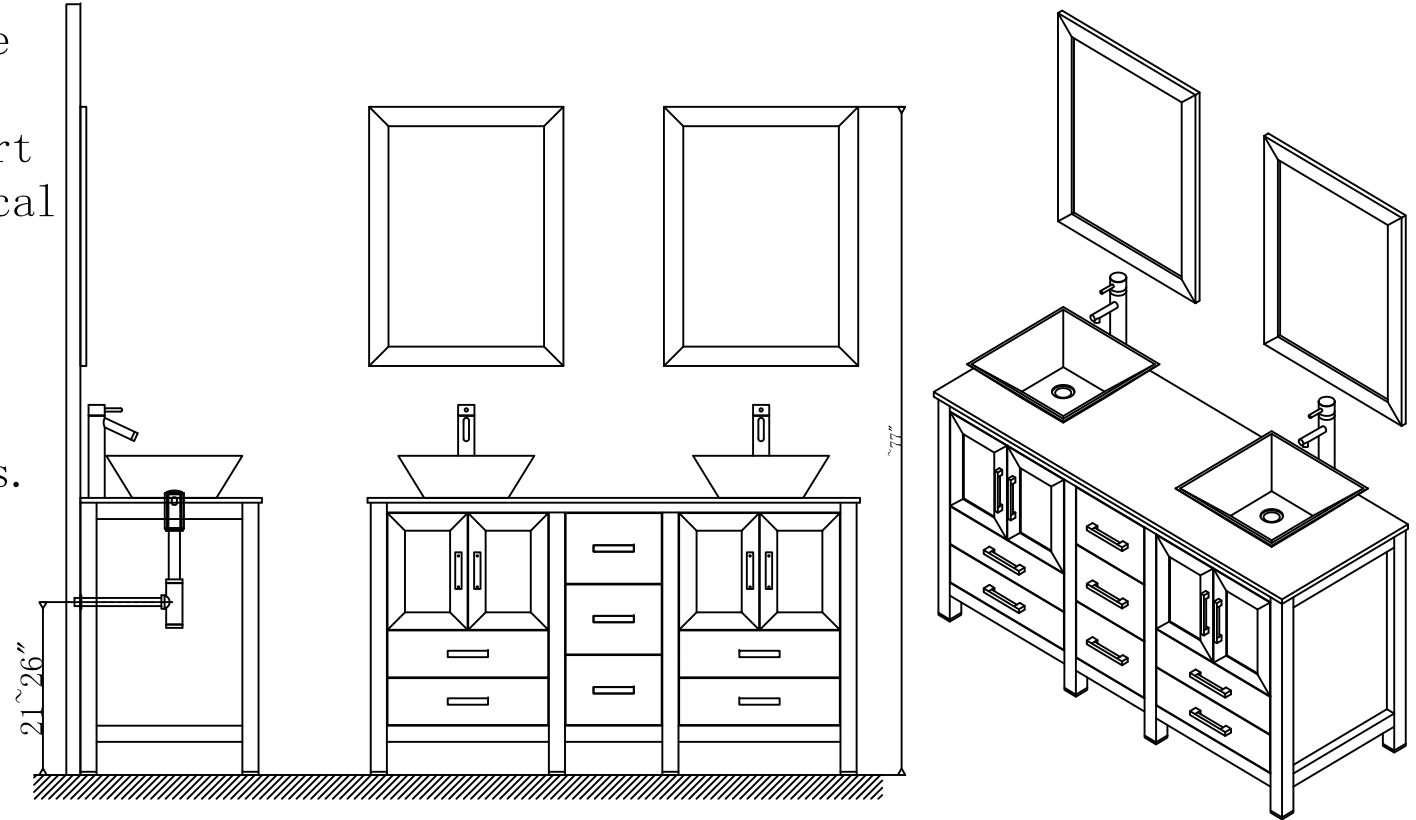

.Professional installation recommended.

PACKING LIST

1. Main cabinet

2. Mirror

3. Top

4. Ceramic basin

5. Pop up+Drain pipe

6. Faucet

7. Install screw

SKU : MD-4305G

SIZE:1500x550x840

PROHIBIT COPY

REQUIRED TOOLS

DRAWER SLIDER ATTACHMENT AND DETACHMENT

INSTALLATION AND ADJUSTION OF HINGE

VIRTUUSA