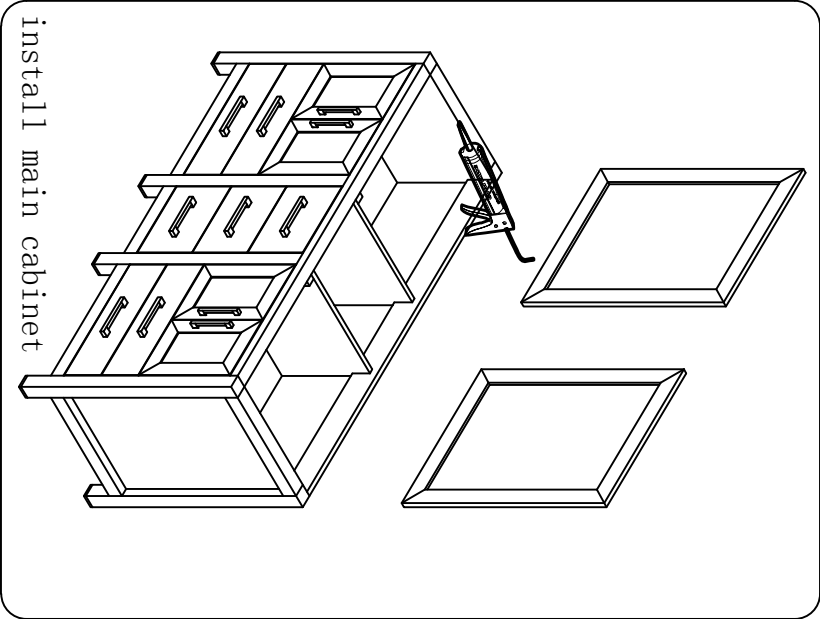

.Professional installation recommended.

PACKING LIST

1. Main cabinet

2. Mirror

3. Top

4. Ceramic basin

5. Pop up+Drain pipe

6. Faucet

7. Install screw

SKU : MD-4305G

SIZE:1500x550x840

PROHIBIT COPY

REQUIRED TOOLS

DRAWER SLIDER ATTACHMENT AND DETACHMENT

INSTALLATION AND ADJUSTION OF HINGE

VIRTUUSA

www.virtuUSA.com

INSTALLATION INSTRUCTIONS

SKU : MD-4305G

SIZE:1500x550x840

Confidential : A

PROHIBIT COPY

install the mirror

install pop up+drain pipe

install faucet

install main cabinet

install top and faucet

install basin and pop up+drain pipe