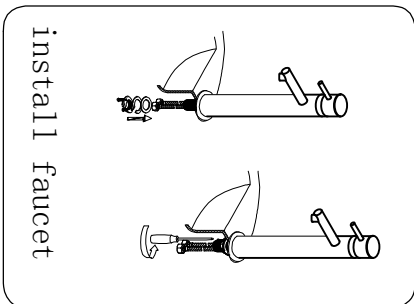

7. Install screw

SKU : MD-4305G

SIZE:1500x550x840

PROHIBIT COPY

REQUIRED TOOLS

DRAWER SLIDER ATTACHMENT AND DETACHMENT

INSTALLATION AND ADJUSTION OF HINGE

VIRTUUSA

www.virtuUSA.com

INSTALLATION INSTRUCTIONS

SKU : MD-4305G

SIZE:1500x550x840

Confidential : A

PROHIBIT COPY

install the mirror

install pop up+drain pipe

install faucet

install main cabinet

install top and faucet

install basin and pop up+drain pipe