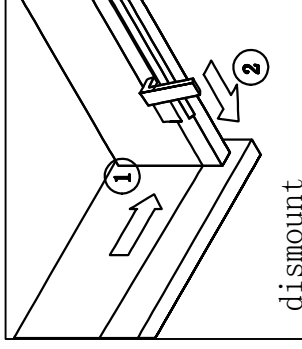

7. Install screw

SKU : MD-4305G

SIZE:1500x550x840

PROHIBIT COPY

REQUIRED TOOLS

DRAWER SLIDER ATTACHMENT AND DETACHMENT

INSTALLATION AND ADJUSTION OF HINGE

VIRTUUSA

www.virtuUSA.com

INSTALLATION INSTRUCTIONS

SKU : MD-4305G

SIZE:1500x550x840

Confidential : A

PROHIBIT COPY

install the mirror

install pop up+drain pipe