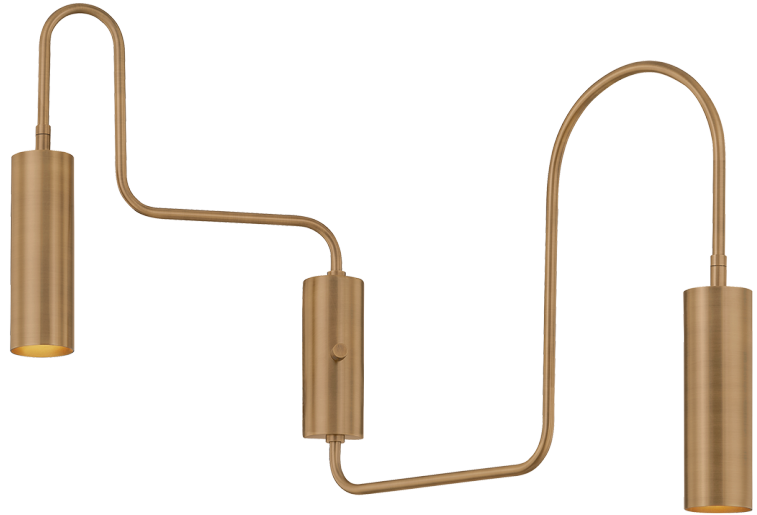

# LARK

B3220-PBR

The Lark sconce exists at the intersection of modern and playful, eye-catching and functional. It establishes its own graphic vernacular with rotating arms bent into arcs and right angles. The two large cylindrical heads can be positioned to direct light as needed. Available in Patina Brass or Bronze finishes, Lark brings character to any space.

## FINISHES

Bronze (BZ)  
PATINA BRASS (PBR)

## DIMENSIONS

Height: 20.25"  
Width/Diameter: 21"  
Length: "  
Minimum Height: "  
Maximum Height: "  
Canopy/Backplate: 2.5"  
Hanging Type:  
Product Weight: 9.68lb

## GLASS

Attachment:  
Glass 1:  
Glass 2: