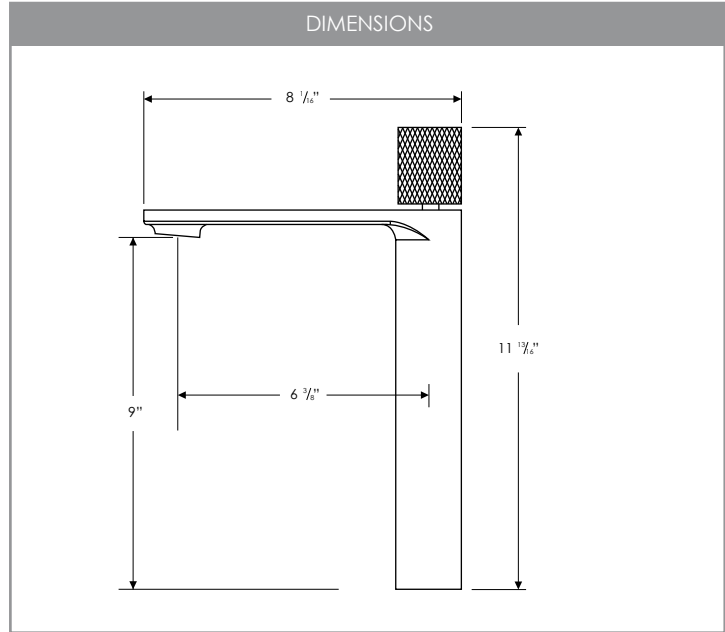

NESSA B-122

SINGLE HANDLE VESSEL BATHROOM FAUCET

RECOMMENDED ACCESSORIES

D-703G D-702N D-702C
POP-UP DRAINS

HANDLE TYPE

LEVER

NUMBER OF HANDLE

1

CARTRIDGE MODEL

PREMIUM CERAMIC VALVE

SIZE: 28mm
STYLE: REGULAR

CONTROL WATER TEMPERATURE

HOT AND COLD

FAUCET FINISH

CHROME (C)	MATTE BLACK (N)
MATTE BLACK WITH GOLD (NG)	GOLD (G)

PRODUCT DIMENSIONS

Faucet Height (in)	11 13/16"
Spout Height (in)	9"
Spout Reach (in)	6 3/8"

CONFIGURATION

1-HOLE 3-HOLES

INSTALLATION

DESIGNED FOR EASY INSTALLATION.
INSTALLATION INSTRUCTION INCLUDED IN THE BOX

MATERIAL

LEAD FREE SOLID BRASS

CUT OUT HOLE

33mm

DECK PLATE

NO INCLUDED.
REQUIRED FOR 3 HOLES INSTALLATION

WATER FLOW

1.5
WATER FLOW RATE (GPM)

WATERLINES MODEL

CONNECTIONS 3/8"