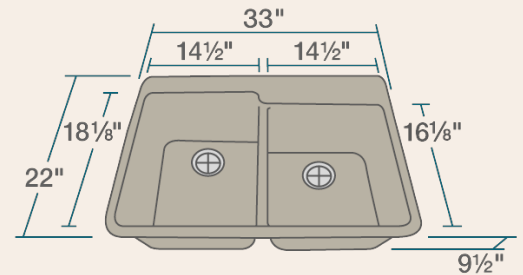

33" x 22" x 9 1/2"
Topmount Installation
Made with 80% Quartz, 20% Acrylic
All-Natural Materials - Eco-Friendly and Recyclable
Offset Drain
Heat Resistant to 550 Degrees
Stain Resistant
Scratch Resistant
Multiple Colors Available
Installation Hardware Included
Limited Lifetime Warranty
Acrylic Provides Sound Dampening - No Pads Needed

Accessories

*Accessories not included

Available Colors

Features

Topmount Installation	33" Minimum Cabinet Size	80% Quartz 20% Acrylic	Heat Resistant	Stain Resistant	Scratch Resistant
Multiple Colors Available	Hardware Included	Limited Lifetime Warranty	Two Bowls, Offset		