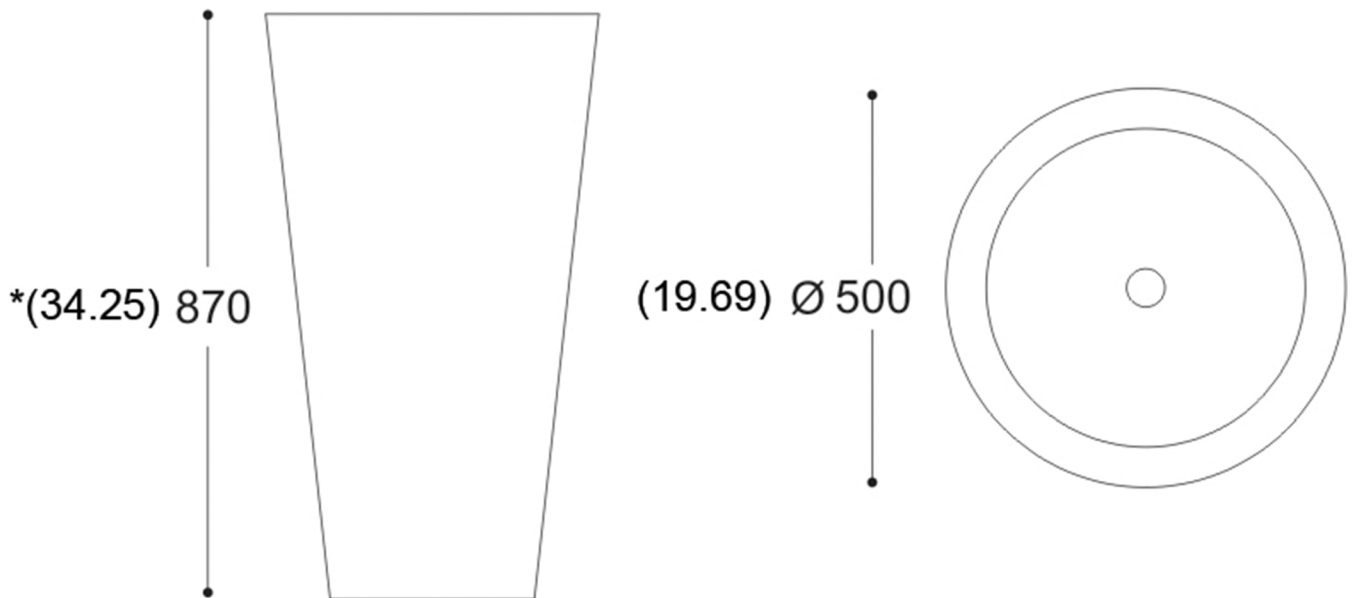

ALUMIX TOM TOM

Model: ALUMIX TOM TOM

Category: Bathroom Sink

Material: Aluminum

Dimensions: 34.3"(L) x 34.3"(W) x 19.7"(H)

Description: Luxury bathroom sink in white and silver finish.

*Numbers in parenthesis are in inches