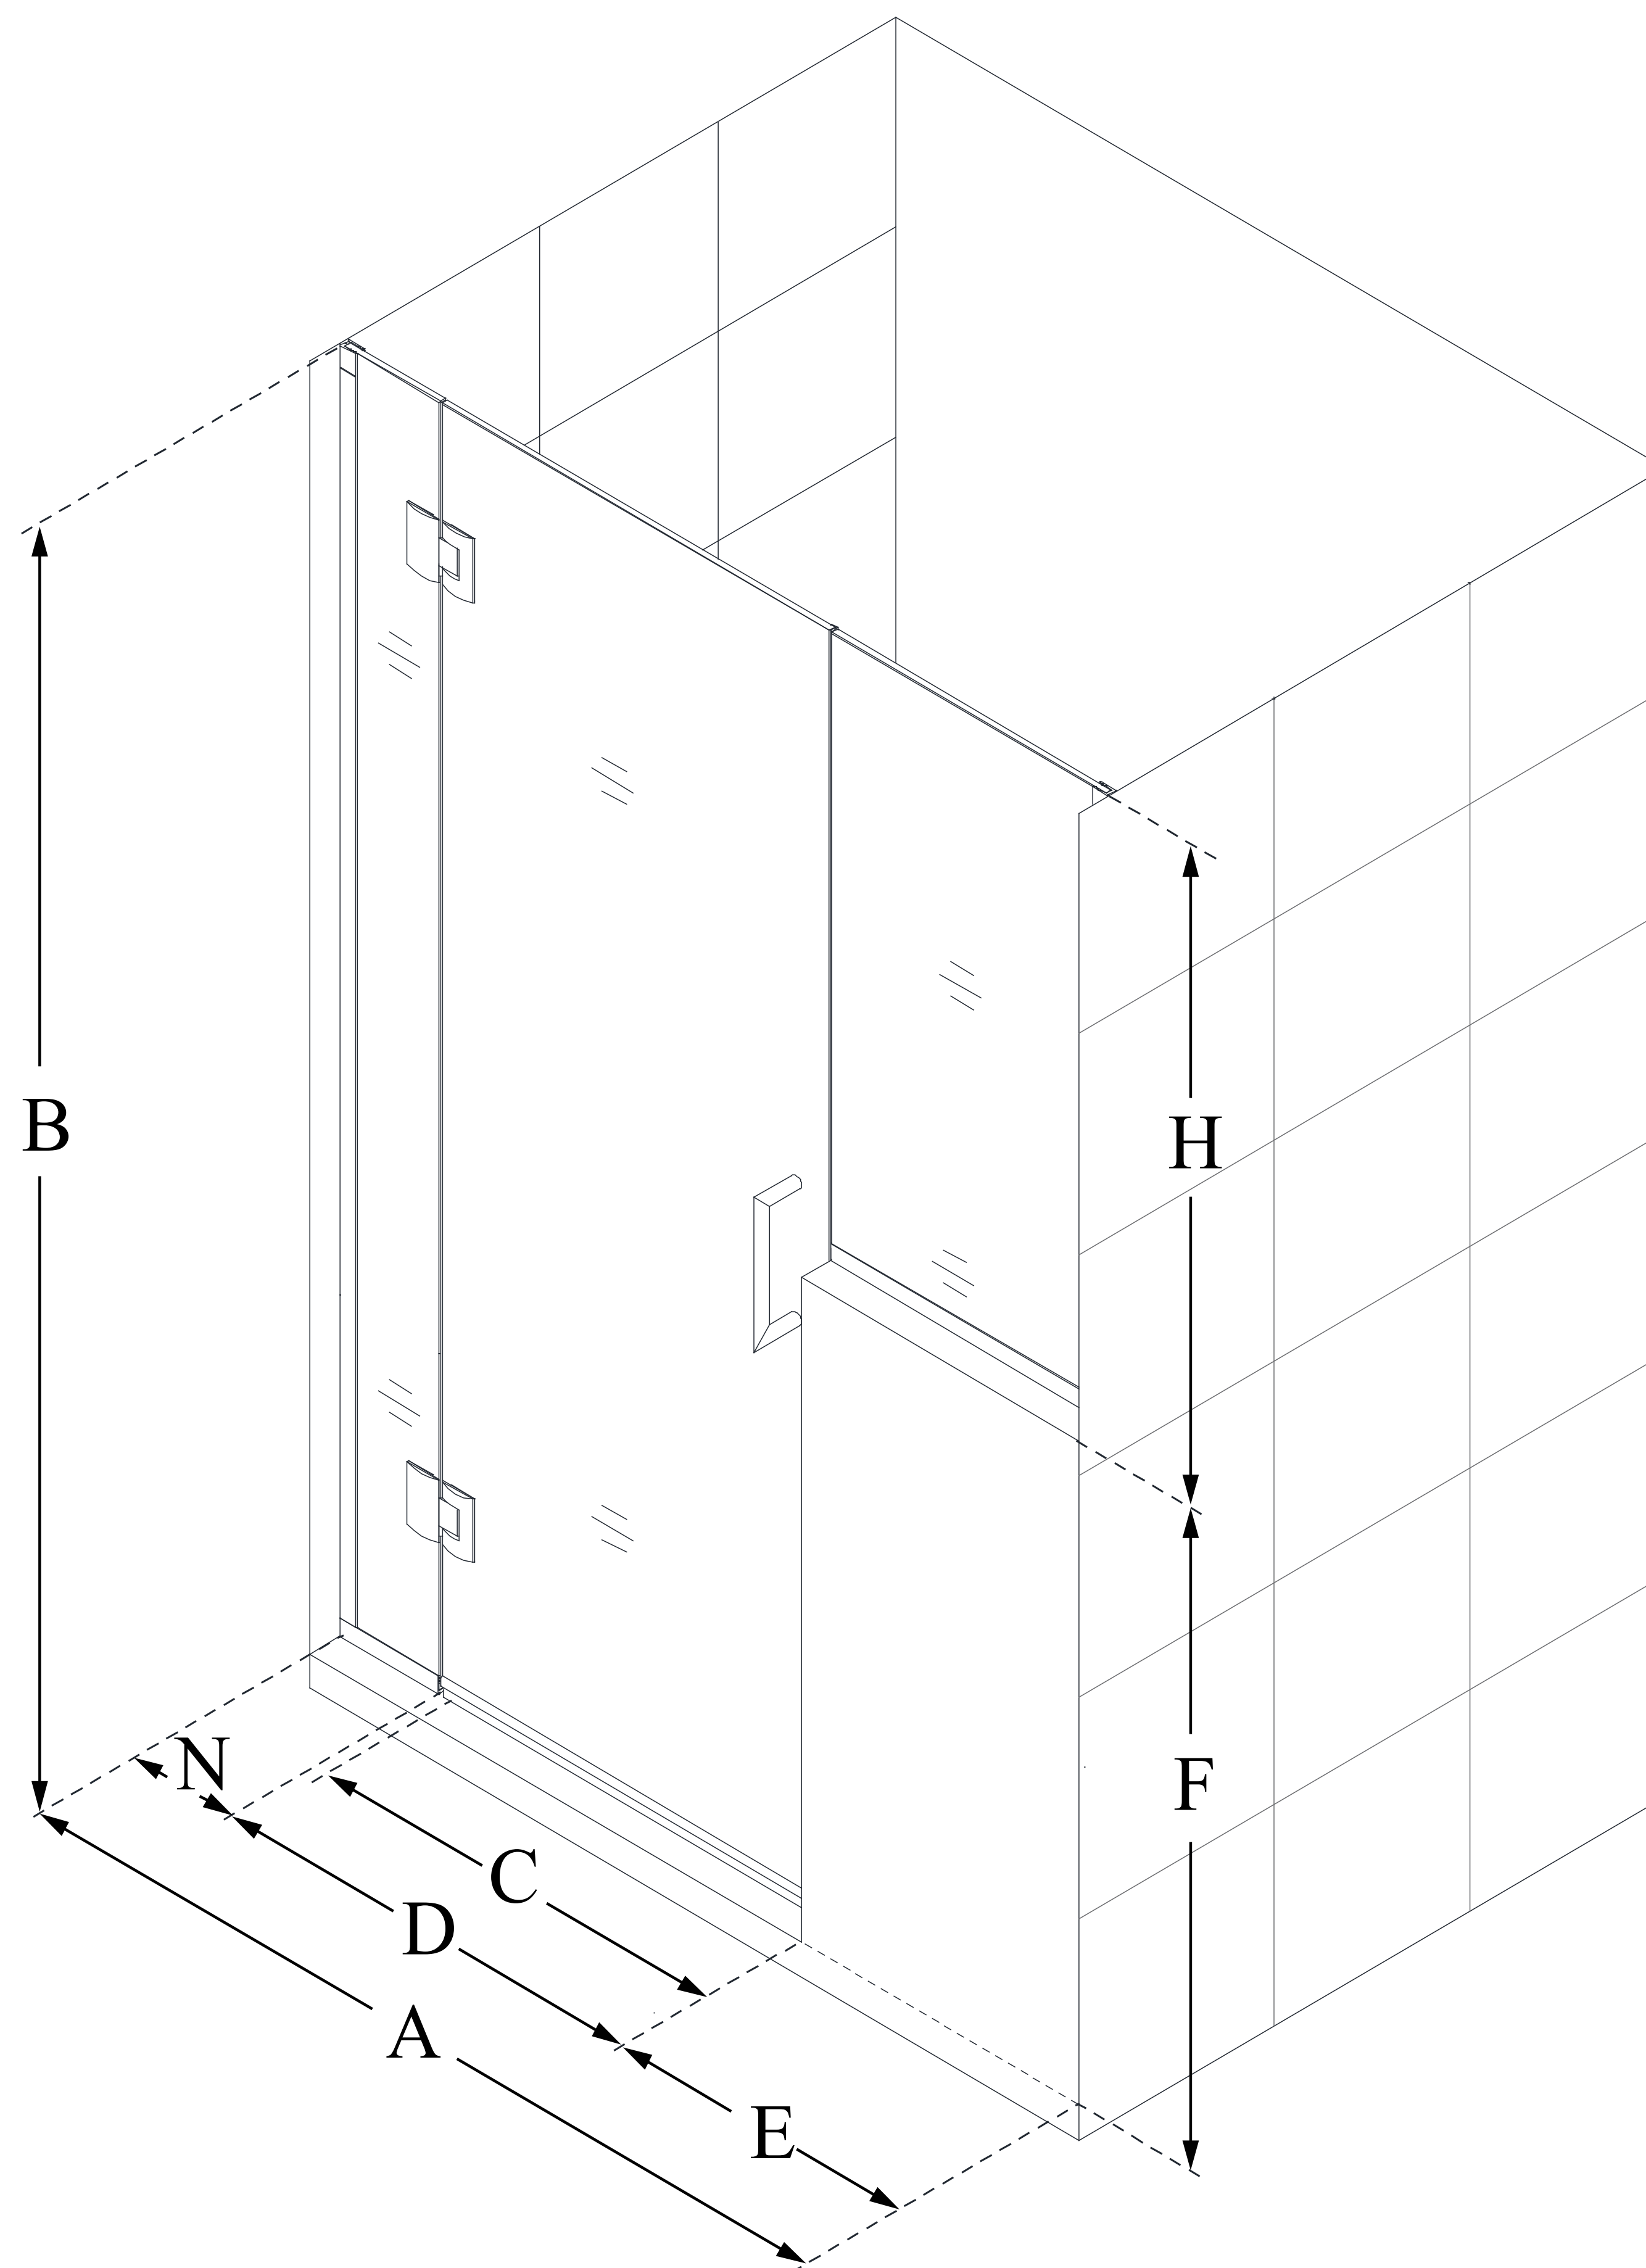

## UNIDOOR-X

DreamLine Unidoor-X 65-65 1/2  
in. W x 72 in. H Frameless Hinged  
Shower Door, Clear Glass

**SWING DOOR**

### CONFIGURATION DIMENSIONS:

**A: 65 - 65 1/2 in.**

MODEL WIDTH

**B: 72 in.**

MODEL HEIGHT

**C: 28 in.**

ACCESS WIDTH

**D: 29 in.**

DOOR WIDTH

**E: 30 in.**

INLINE PANEL WIDTH

**F: 38 in.**

BUTTRESS WALL HEIGHT

**H: 34 in.**

BUTTRESS GLASS HEIGHT

**N: 6 in.**

HINGE PANEL WIDTH

DreamLine reserves the right to update or modify the hardware or materials pictured without prior notice for the purpose of product improvement and customer satisfaction.