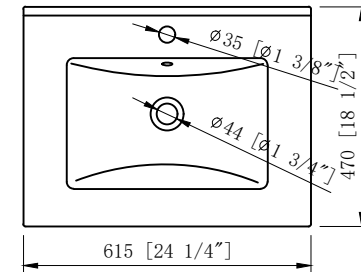

24" Bathroom Vanity

24 1/4 in. W x 18 1/2 in. D x 34 1/8 in. H
(61.5 cm x 47 cm x 86.6 cm)

Top View

Back View