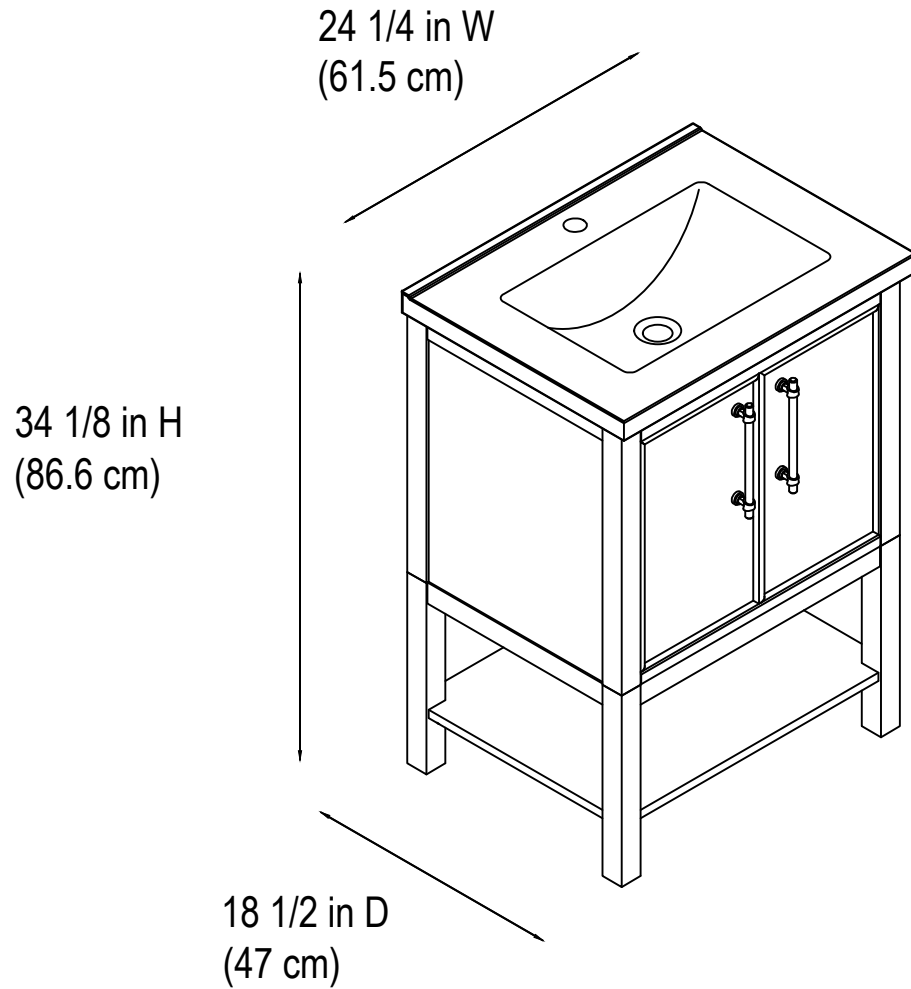

24" Bathroom Vanity

24 1/4 in. W x 18 1/2 in. D x 34 1/8 in. H
(61.5 cm x 47 cm x 86.6 cm)

Top View

Back View