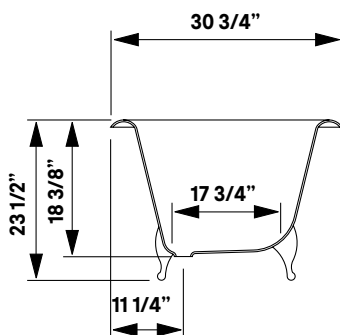

#2170 Shown

Regal Cast Iron Bath With Shaughnessy Feet

#2168 | 61"L x 31"W x 24"H
280 lbs, 45 gallons

Cheviot Products' cast iron bathtubs are hand-made in Europe with the finest materials. Fired with a thick coating of AA grade titanium-based enamel for unparalleled hardness and non-porosity, the extremely durable surface is easy to clean and resistant to stains, bacteria and other microbes. Cast iron also keeps your bath warm for the longest possible time.

Note
Rough-in dimensions may vary +/- 1/2" and are subject to change. No responsibility is assumed by Cheviot Products Inc. One Year Limited Warranty against manufacturer's defects.

Related Products

#5127 Tub Filler
with Hand Shower