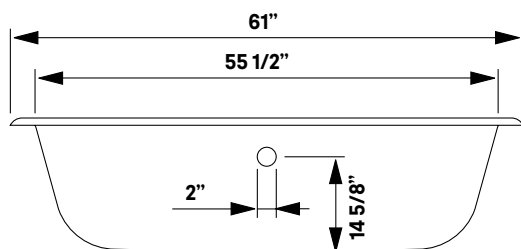

#2170 Shown

Regal Cast Iron Bath With Shaughnessy Feet

#2168 | 61"L x 31"W x 24"H
280 lbs, 45 gallons

Cheviot Products' cast iron bathtubs are hand-made in Europe with the finest materials. Fired with a thick coating of AA grade titanium-based enamel for unparalleled hardness and non-porosity, the extremely durable surface is easy to clean and resistant to stains, bacteria and other microbes. Cast iron also keeps your bath warm for the longest possible time.

Note
Rough-in dimensions may vary +/- 1/2" and are subject to change. No responsibility is assumed by Cheviot Products Inc. One Year Limited Warranty against manufacturer's defects.

Related Products

#5127 Tub Filler
with Hand Shower