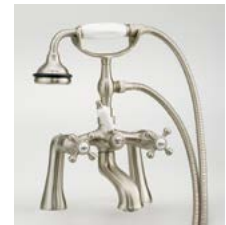

#2170 Shown

Regal Cast Iron Bath With Shaughnessy Feet

#2168 | 61"L x 31"W x 24"H
280 lbs, 45 gallons

Cheviot Products' cast iron bathtubs are hand-made in Europe with the finest materials. Fired with a thick coating of AA grade titanium-based enamel for unparalleled hardness and non-porosity, the extremely durable surface is easy to clean and resistant to stains, bacteria and other microbes. Cast iron also keeps your bath warm for the longest possible time.

Rim Configuration
Flat Area on Rim

Colours
White or Biscuit Interior with Matching or Custom Colour Exterior

Feet
Brass Plated, Brushed Nickel, Chrome Plated, Polished Nickel, White Coated, Antique Bronze

Note
Rough-in dimensions may vary +/- 1/2" and are subject to change. No responsibility is assumed by Cheviot Products Inc. One Year Limited Warranty against manufacturer's defects.

Related Products

#5127 Tub Filler
with Hand Shower