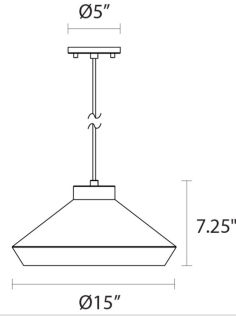

Type #:

Dimensions

Height:	7.25"
Diameter:	15"
Canopy/Backplate/Base:	5"
Hanging Details:	10' Adj. Black Silk Cord

Electrical Specs

Bulb 1 Type:	Medium Base
Bulb Quantity:	1
Wattage:	75
Color Temperature:	N/A
Base Type:	E26
Bulb Max Wattage:	75

Installation

Installation:	Licensed electrician required
Sloped Ceiling Compatible?:	Compatible

General Listings

Certification:	C-ETL-US
Color/Finish:	Satin Black (.25)
Dark Sky Friendly:	N

Shipping

Carton 1 L x W x H:	19" X 19" X 10"
Carton 1 Gross Weight:	5 LBS