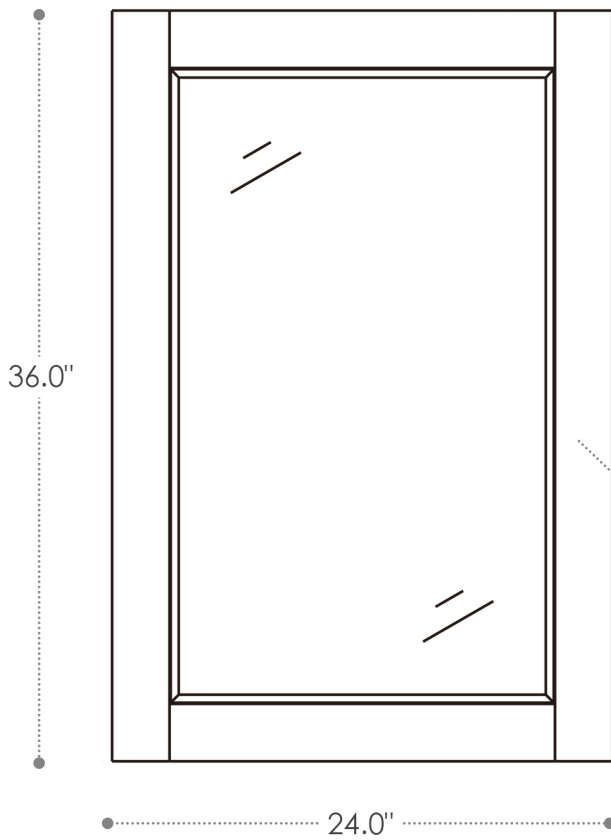

## Ivy

24"W x 36"H

Wood Mirror

24.0W×0.9D×36.0H inches

## INSTALLATION SPECIFICATION

SKU	531024-MIR-RB		
Product Title	Ivy 24"W x 36"H Wood Mirror		
Overall Dimensions	24 in W x 0.9 in D x 36 in H		
Materials	Solid wood and long-lasting plywood		
Color	Royal Blue	Shape	Rectangle
Installation Type	Wall mounted	Net Weight(lbs)	17
Glass Thickness	0.9 inch	Orientation	Vertical
Assembly Required	No	Mounting Bracket	Yes

All measurements are approximate. Measurements may vary +/-1/2".