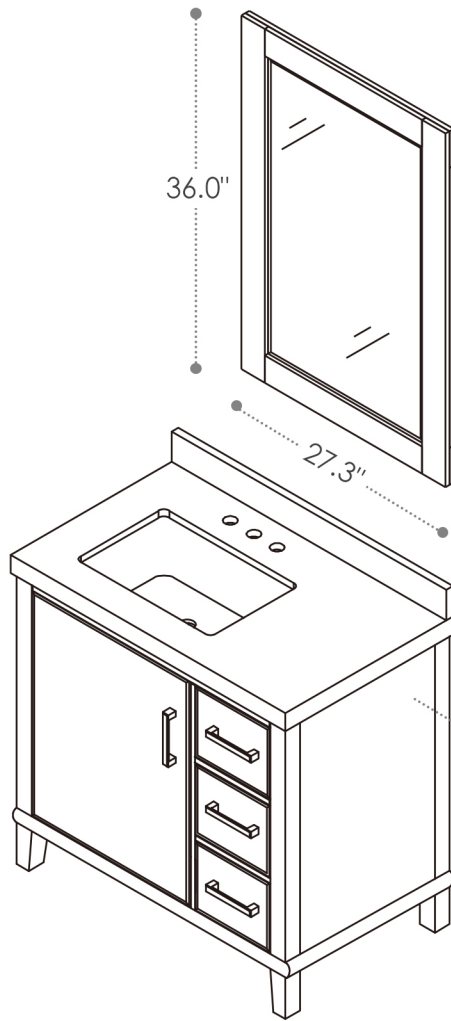

ALTAIR

FASHION BATHROOM LIFE

Altair Design, Inc.

Weiser

36"W x 22"D

Bathroom Vanity

36"W x 22"D x 34"H inches

INSTALLATION SPECIFICATION

Item#	549036		
Color	Black Oak		
Overall Dimension	36 in W x 22 in D x 34 in H		
Vanity Material	Solid wood and long-lasting plywood		
Hardware Finish	Zinc Alloy Brushed Gold		
Countertop Material	Composite Stone - Carrara White		
Number of Drawers	3 soft-closing drawers		
Number of Door	1 soft-closing door	Shape	Rectangular
Top Thickness	0.8 inch	Installation Type	Freestanding
Assembly Required	No	Backsplash Height	4 inch
Faucet Hole Spacing(in.)	8 in. widespread	Sink	Single Undermount Sink

All measurements are approximate. Measurements may vary +/-1/2".
Does not include faucet, drain assembly, P-trap