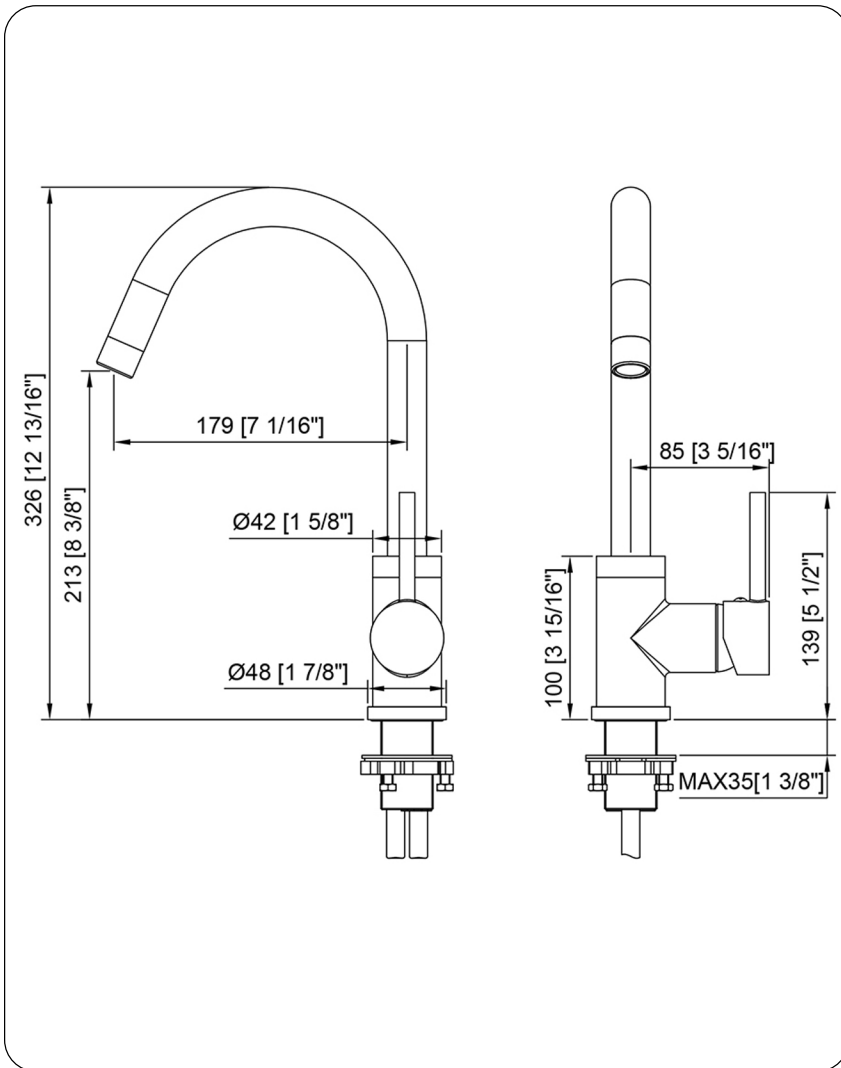

NOTES

Novatto reserves the right (1) to make changes in specifications and materials, and (2) to change or discontinue models, both without notice or obligation. Dimensions are for reference only, see www.Novatto.com for finish options and product availability.

Novatto Inc
TOLL FREE 844.404.4242
www.Novatto.com