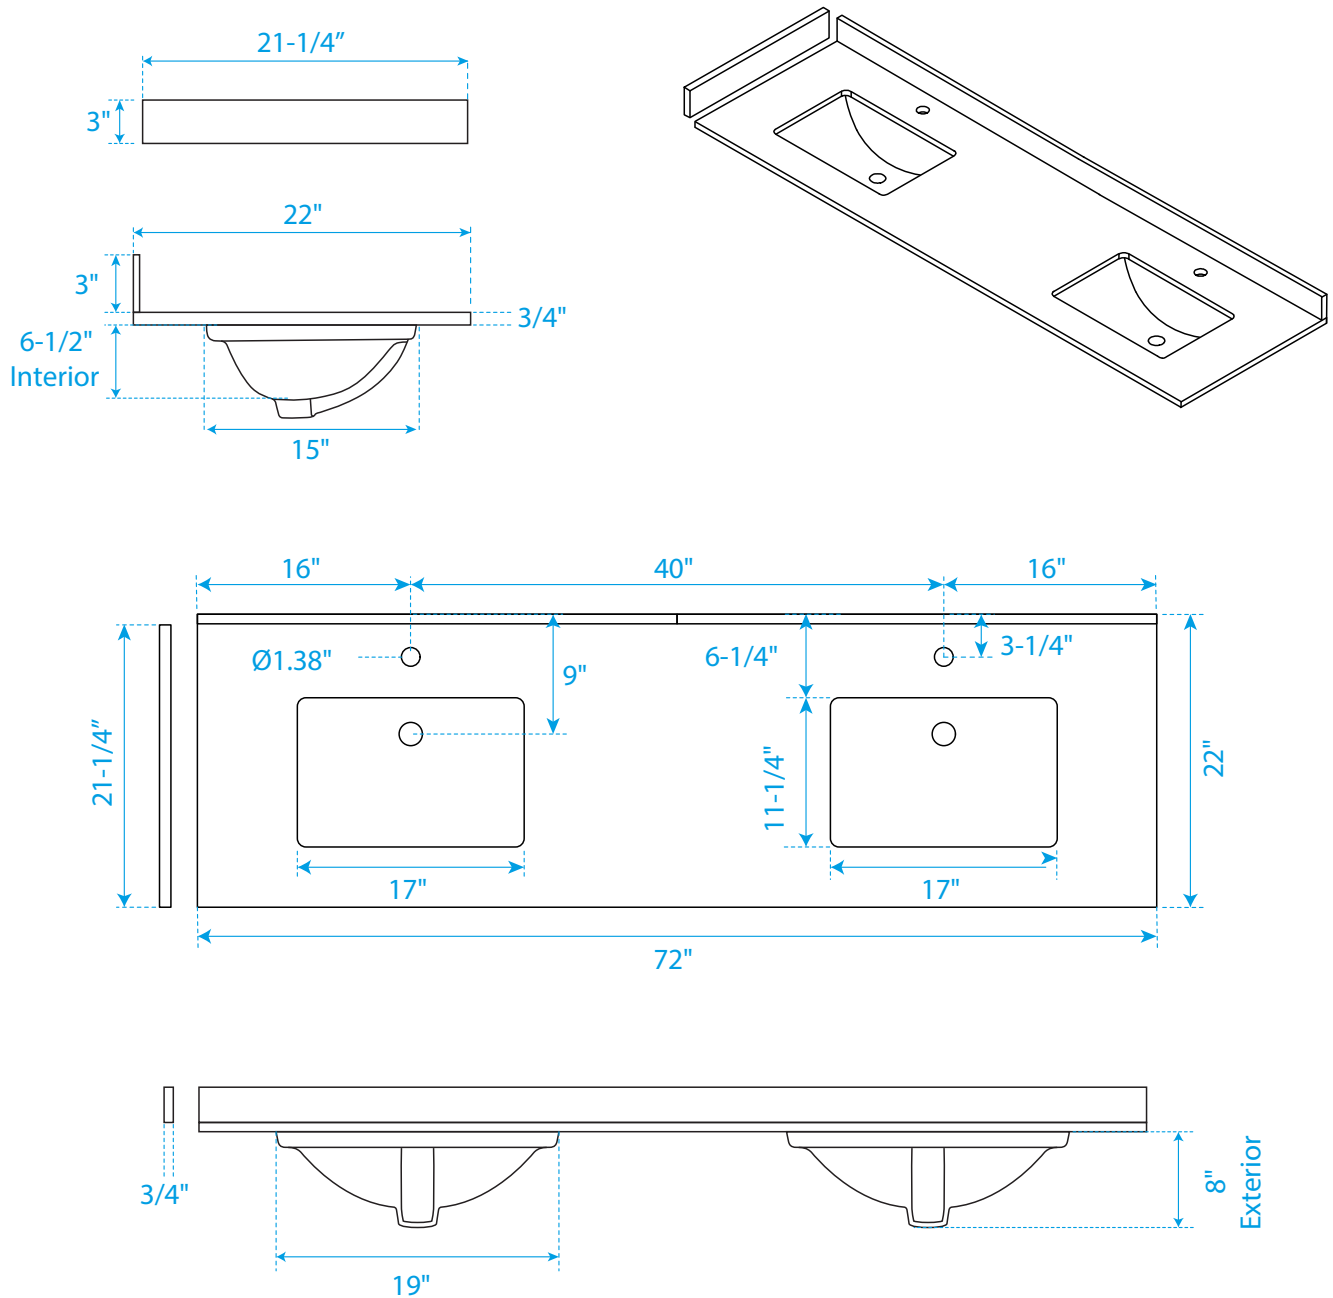

WYNDHAM COLLECTION

Side splash is reversible.

Note: Due to high probability of breakage, the backsplash comes in two pieces, cut from the same piece. All measurements are $\pm 1/4"$.

WC-VCA-72-DBL-TOP