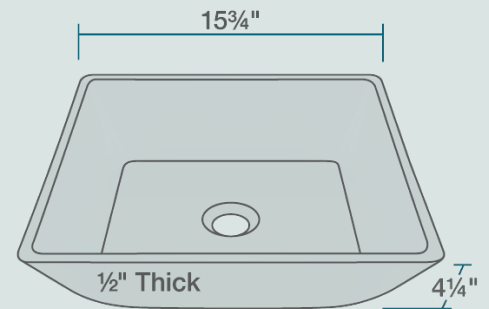

15 3/4" x 15 3/4" x 4 1/4"
 Vessel Installation
 Tempered Glass
 Limited Lifetime Warranty
 Dark-Colored Glass Throughout

Accessories

*Accessories not included

UPC: 817299010395

Features

| Vessel Installation | 18" Minimum Cabinet Size | 1/2" Thick | Tempered Glass | Limited Lifetime Warranty | One Bowl |
|---------------------|--------------------------|------------|----------------|---------------------------|----------|
| | | | | | |
| | | | | | |