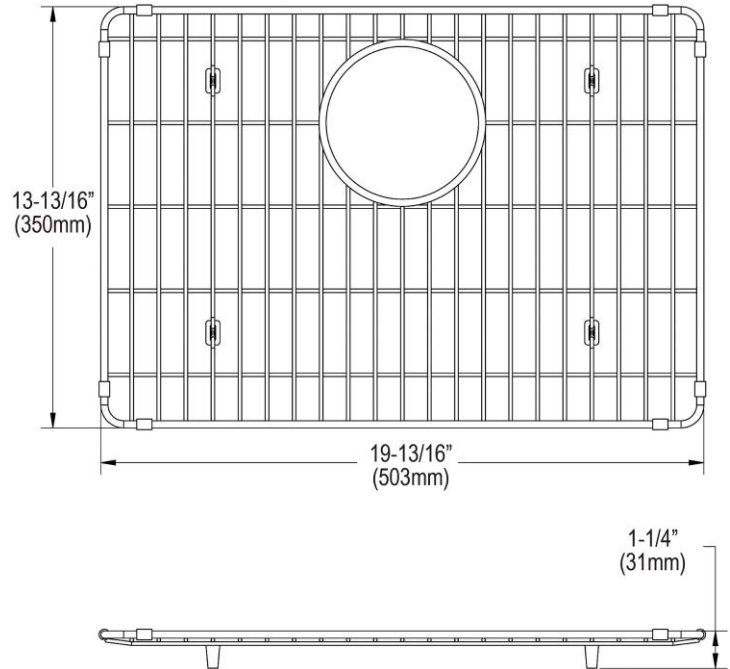

Material:	Stainless Steel
Dimensions:	19-13/16" x 13-13/16" x 1-1/4"
Fits Bowl Size(s):	22-3/8" x 16-3/8"

Special Note: For bowls with rear center drain opening.

AMERICAN PRIDE. A LIFETIME TRADITION.
Like your family, the Elkay family has values and traditions that endure. For almost a century, Elkay has been a family-owned and operated company, providing thousands of jobs that support our families and communities.

[Clean and Care Manual (PDF)](#)

[Clean and Care Manual (PDF)](#)

[Warranty (PDF)](#)