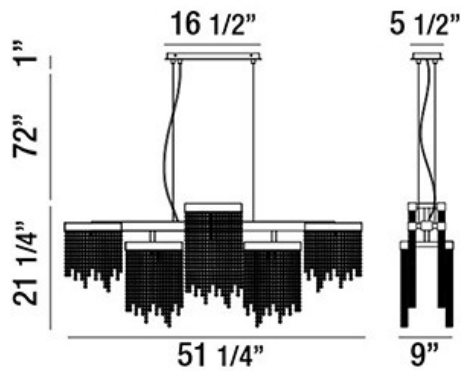

## ROSSI, 51" RECTANGULAR CHANDELIER

### PRODUCT DETAILS

No.	:	30005-013
Product Color	:	CHROME
Product Material	:	METAL
Shade / Accent Colour	:	CLEAR
Shade / Accent Material	:	CRYSTAL
Length	:	51.25"
Width	:	9"
Height	:	21.25"
Overall Height	:	94.25"
Weight	:	36.5lbs

### TECHNICAL DETAILS

Light Direction	:	Down
Hanging Support Type	:	AIRCRAFT CABLE
Hanging Support Length	:	72"
Canopy / Backplate Length	:	16.5"
Canopy / Backplate Height	:	1"
Canopy / Backplate Width	:	5.5"
Adjustable Lamp Head	:	No
Location	:	DRY
Approval	:	