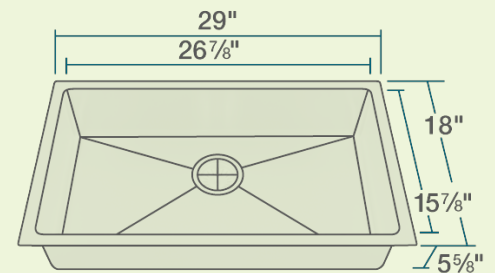

# 2905S Single Bowl 3/4" Radius Sink

- 29" x 18" x 5 5/8"
- Undermount Installation
- 30" Minimum Cabinet Size
- 18-Gauge Steel
- Certified High-Quality 304 Stainless Steel
- Brushed Satin Finish
- Offset Drain
- Thick Sound Dampener Rubber Pad
- Fully Insulated
- Cardboard Cutout Template Included
- Installation Hardware Included
- Limited Lifetime Warranty
- ADA Compliant