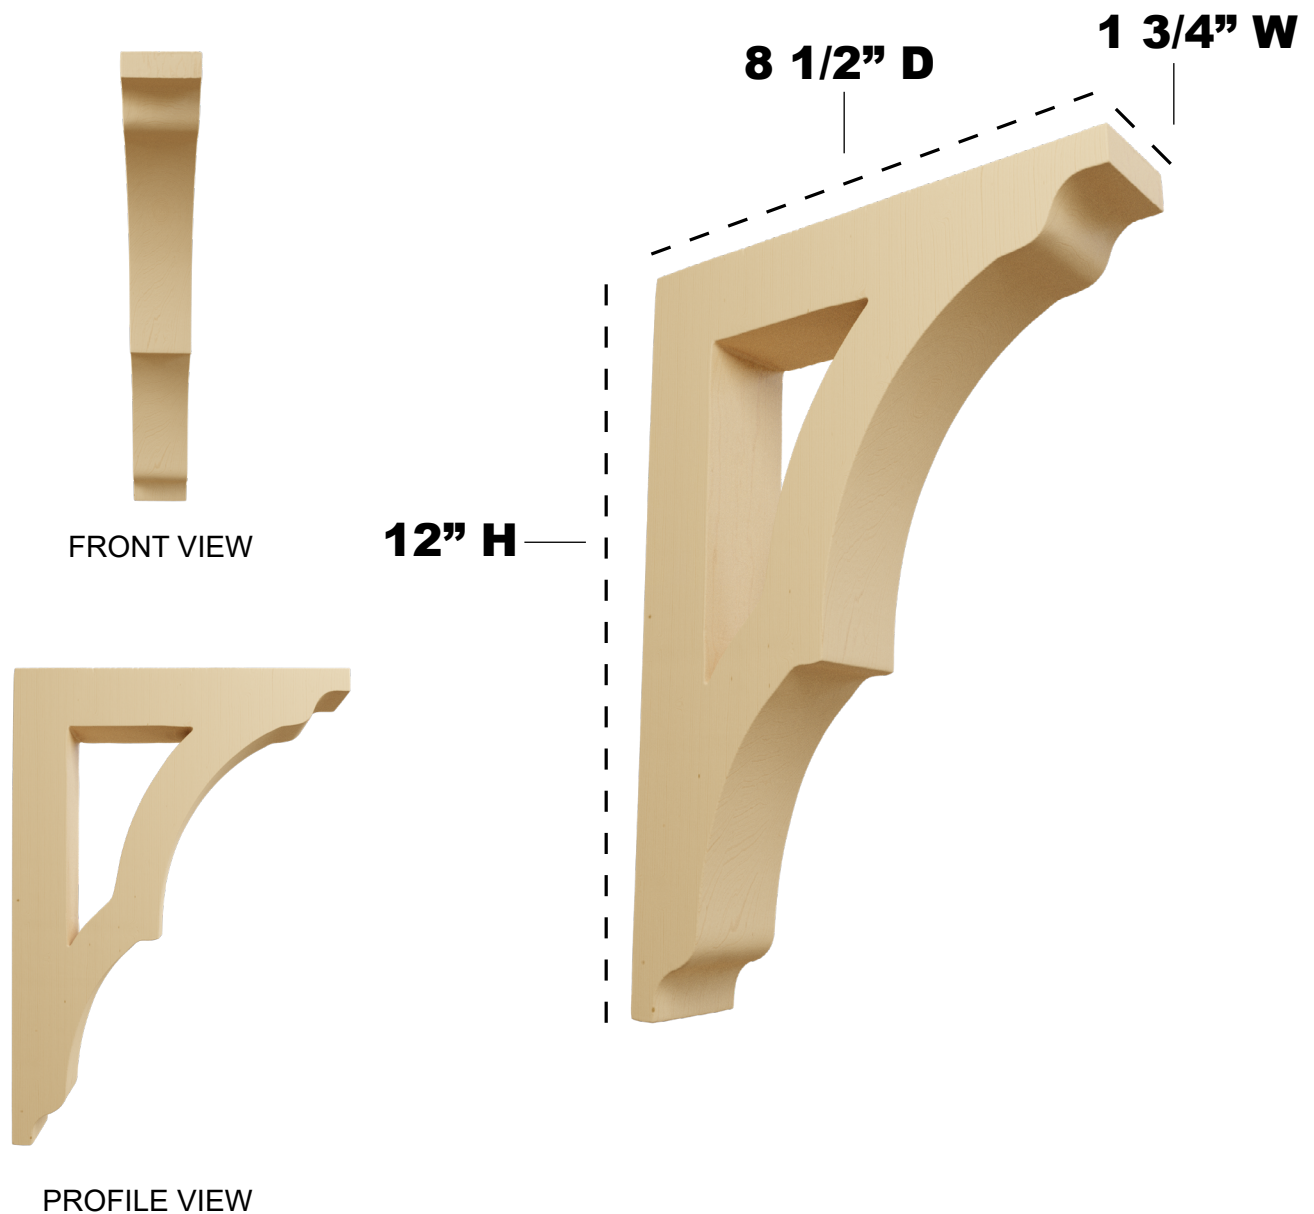

1 3/4" W X 8 1/2" D X 12" H AVILA BRACKET

ITEM NO.: BKTW01X08X12AV

AVAILABLE WOOD SPECIES:

ALDER

CHERRY

MAPLE

RED OAK

MAHOGANY