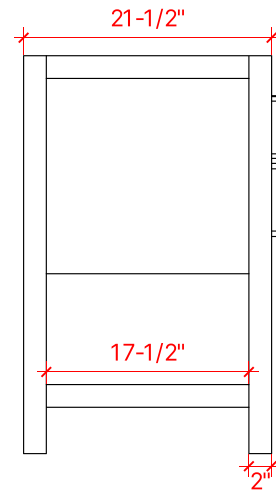

BAYHILL 54" SINGLE SINK BASE CABINET

ARIEL

R054S

BASE CABINET DIMENSIONS

54" W x 21.5" D x 34.5" H

FEATURES

- Solid wood frame & plywood panels
- Dovetail drawers and joints
- Soft closing doors & drawers

HARDWARE FINISHES

Brushed Nickel Satin Brass Matte Black Polished Chrome

AVAILABLE COLORS

White Grey Midnight Blue

FRONT VIEW

SIDE VIEW

PLAN VIEW

OVERALL DIMENSIONS

55" W x 22" D x 1.5" H

- Countertop
- Matching Backsplash
- Oval Sink

COUNTERTOP PLAN VIEW

EDGE SIDE VIEW

THREE DIMENSIONAL COUNTERTOP VIEW