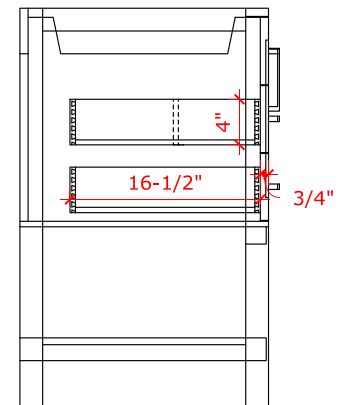

BAYHILL 54" SINGLE SINK BASE CABINET

ARIEL

R054S

BASE CABINET DIMENSIONS

54" W x 21.5" D x 34.5" H

FEATURES

- Solid wood frame & plywood panels
- Dovetail drawers and joints
- Soft closing doors & drawers

HARDWARE FINISHES

Brushed Nickel Satin Brass Matte Black Polished Chrome

AVAILABLE COLORS

White Grey Midnight Blue

FRONT VIEW

SIDE VIEW

PLAN VIEW

OVERALL DIMENSIONS

55" W x 22" D x 1.5" H

- Countertop
- Matching Backsplash
- Oval Sink

COUNTERTOP PLAN VIEW

EDGE SIDE VIEW

THREE DIMENSIONAL COUNTERTOP VIEW