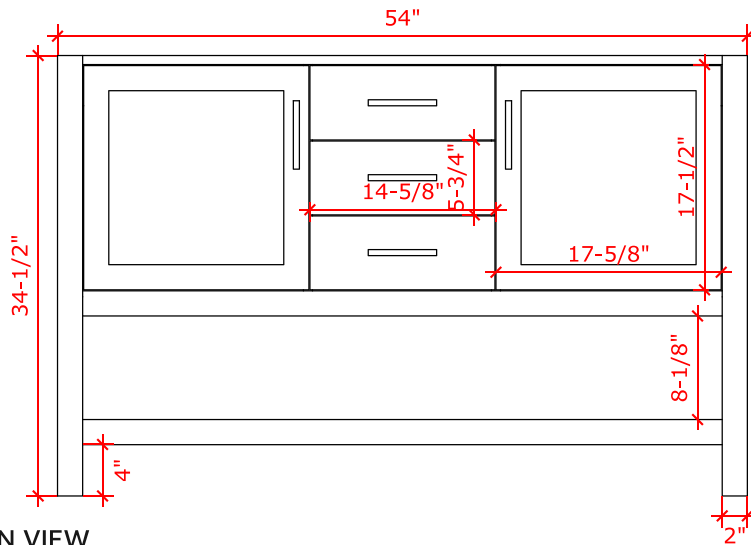

BAYHILL 54" SINGLE SINK BASE CABINET

ARIEL

R054S

BASE CABINET DIMENSIONS

54" W x 21.5" D x 34.5" H

FEATURES

- Solid wood frame & plywood panels
- Dovetail drawers and joints
- Soft closing doors & drawers

HARDWARE FINISHES

Brushed Nickel Satin Brass Matte Black Polished Chrome

AVAILABLE COLORS

White Grey Midnight Blue

FRONT VIEW

SIDE VIEW

PLAN VIEW

OVERALL DIMENSIONS

55" W x 22" D x 1.5" H

- Countertop
- Matching Backsplash
- Oval Sink

COUNTERTOP PLAN VIEW

EDGE SIDE VIEW

THREE DIMENSIONAL COUNTERTOP VIEW