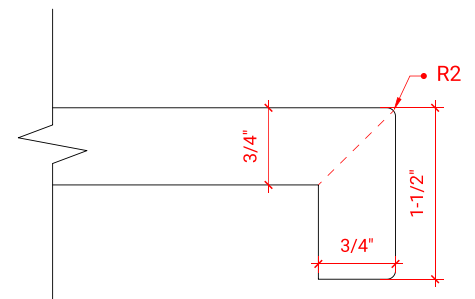

BAYHILL 54" SINGLE SINK BASE CABINET

ARIEL

R054S

BASE CABINET DIMENSIONS

54" W x 21.5" D x 34.5" H

FEATURES

- Solid wood frame & plywood panels
- Dovetail drawers and joints
- Soft closing doors & drawers

HARDWARE FINISHES

Brushed Nickel Satin Brass Matte Black Polished Chrome

AVAILABLE COLORS

White Grey Midnight Blue

FRONT VIEW

SIDE VIEW

PLAN VIEW

OVERALL DIMENSIONS

55" W x 22" D x 1.5" H

COUNTERTOP OPTIONS

Carrara Marble
CW-055S-OVL-CT

White Quartz
WQ-055S-OVL-CT

FEATURES

- Solid countertop with mitered edges & seams
- Undermount white oval sink
- Pre-drilled for 8" widespread faucet

INCLUDED

- Countertop
- Matching Backsplash
- Oval Sink

COUNTERTOP PLAN VIEW

EDGE SIDE VIEW

THREE DIMENSIONAL COUNTERTOP VIEW