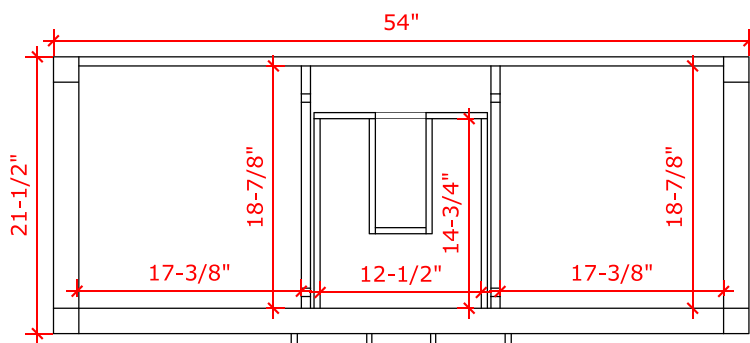

BAYHILL 54" SINGLE SINK BASE CABINET

ARIEL

R054S

BASE CABINET DIMENSIONS

54" W x 21.5" D x 34.5" H

FEATURES

- Solid wood frame & plywood panels
- Dovetail drawers and joints
- Soft closing doors & drawers

HARDWARE FINISHES

Brushed Nickel Satin Brass Matte Black Polished Chrome

AVAILABLE COLORS

White Grey Midnight Blue

FRONT VIEW

SIDE VIEW

PLAN VIEW

OVERALL DIMENSIONS

55" W x 22" D x 1.5" H

- Countertop
- Matching Backsplash
- Oval Sink

COUNTERTOP PLAN VIEW

EDGE SIDE VIEW

THREE DIMENSIONAL COUNTERTOP VIEW