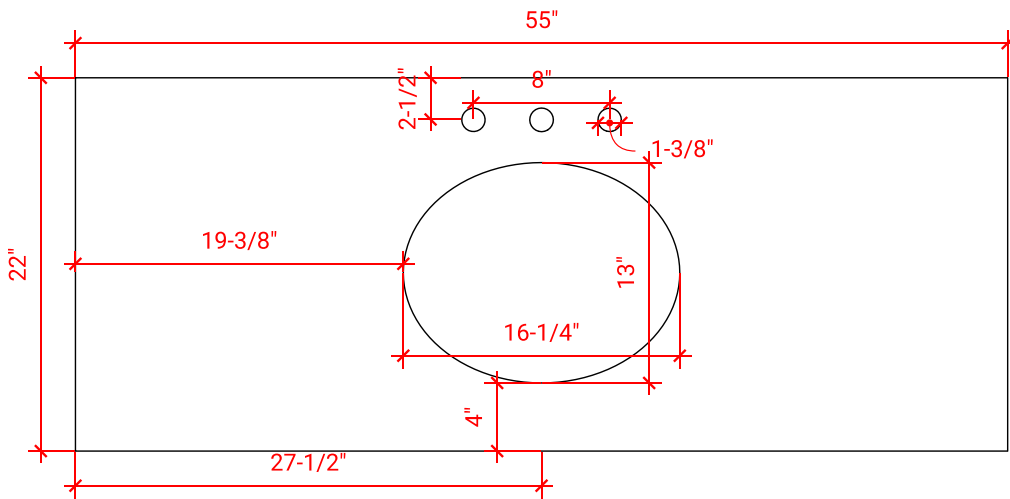

BAYHILL 54" SINGLE SINK BASE CABINET

ARIEL

R054S

BASE CABINET DIMENSIONS

54" W x 21.5" D x 34.5" H

FEATURES

- Solid wood frame & plywood panels
- Dovetail drawers and joints
- Soft closing doors & drawers

HARDWARE FINISHES

Brushed Nickel Satin Brass Matte Black Polished Chrome

AVAILABLE COLORS

White Grey Midnight Blue

FRONT VIEW

SIDE VIEW

PLAN VIEW

OVERALL DIMENSIONS

55" W x 22" D x 1.5" H

COUNTERTOP OPTIONS

Carrara Marble
CW-055S-OVL-CT

White Quartz
WQ-055S-OVL-CT

FEATURES

- Solid countertop with mitered edges & seams
- Undermount white oval sink
- Pre-drilled for 8" widespread faucet

INCLUDED

- Countertop
- Matching Backsplash
- Oval Sink

COUNTERTOP PLAN VIEW

EDGE SIDE VIEW

THREE DIMENSIONAL COUNTERTOP VIEW