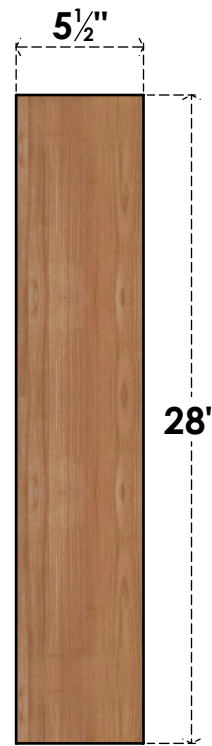

BRC06X28X28TRA00SWR

5 1/2"W X 28"D X 28"H TRADITIONAL SMOOTH BRACE, WESTERN RED CEDAR

SIDE

FRONT

EKENA MILLWORK
2300 WEST MAIN ST.
CLARKSVILLE, TX 75426
TOLL FREE: 866-607-0453
WWW.EKENAMILLWORK.COM

NOTES

1. INSTALLATION TO BE COMPLETED IN ACCORDANCE WITH MANUFACTURER'S SPECIFICATIONS.
2. DRAWING MAY NOT BE TO SCALE
3. THIS DRAWING IS INTENDED FOR DESIGN AND PLANNING PURPOSES ONLY.
4. ALL INFORMATION CONTAINED HEREIN WAS CURRENT AT THE TIME OF DEVELOPMENT BUT MUST BE REVIEWED AND APPROVED BY THE PRODUCT MANUFACTURER TO BE CONSIDERED ACCURATE.
5. PRODUCTS ARE NOT KILN DRIED. THIS ITEM IS UNIQUE AND WILL CONTAIN THE NATURAL VARIATIONS THAT THE WOOD SPECIES OFFERS. THIS MAY RESULT IN VARIATIONS UP TO 1/4"