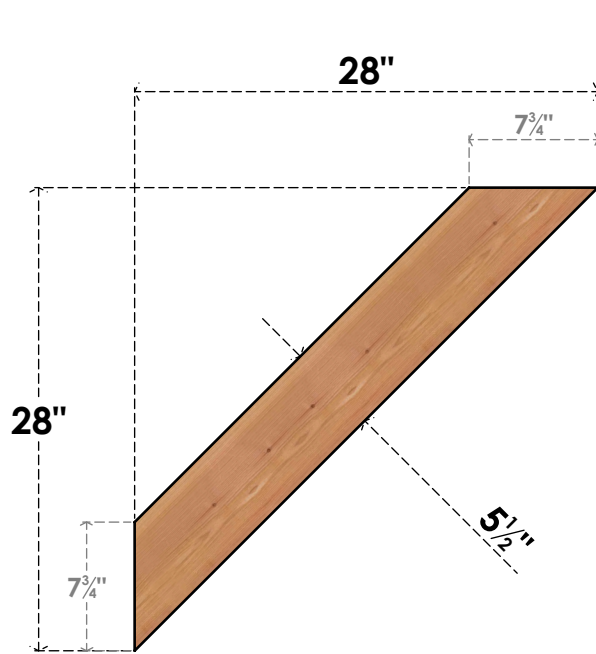

BRC06X28X28TRA00SWR

5 1/2"W X 28"D X 28"H TRADITIONAL SMOOTH BRACE, WESTERN RED CEDAR

SIDE

FRONT

EKENA MILLWORK
2300 WEST MAIN ST.
CLARKSVILLE, TX 75426
TOLL FREE: 866-607-0453
WWW.EKENAMILLWORK.COM

NOTES

1. INSTALLATION TO BE COMPLETED IN ACCORDANCE WITH MANUFACTURER'S SPECIFICATIONS.
2. DRAWING MAY NOT BE TO SCALE
3. THIS DRAWING IS INTENDED FOR DESIGN AND PLANNING PURPOSES ONLY.
4. ALL INFORMATION CONTAINED HEREIN WAS CURRENT AT THE TIME OF DEVELOPMENT BUT MUST BE REVIEWED AND APPROVED BY THE PRODUCT MANUFACTURER TO BE CONSIDERED ACCURATE.
5. PRODUCTS ARE NOT KILN DRIED. THIS ITEM IS UNIQUE AND WILL CONTAIN THE NATURAL VARIATIONS THAT THE WOOD SPECIES OFFERS. THIS MAY RESULT IN VARIATIONS UP TO 1/4"