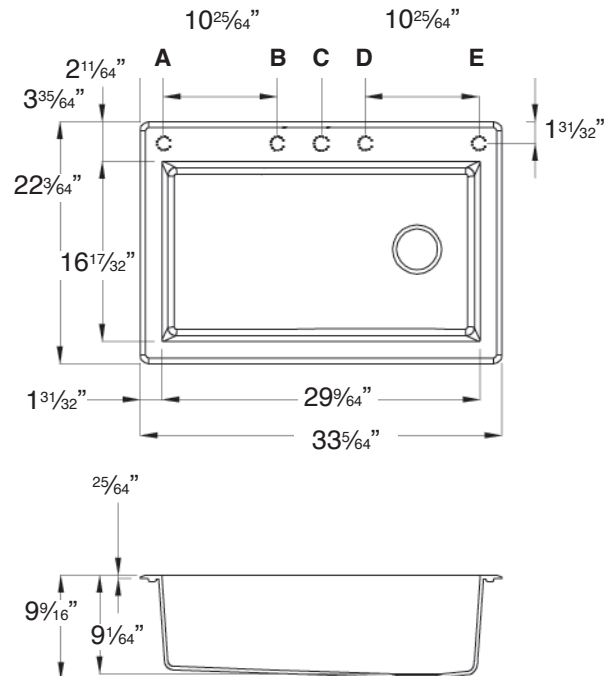

**FEATURES**

- 33" x 22" x 9½" super single bowl is size of double bowl sink.
- Top mount kitchen sink. The rim of the sink sits on the countertop.
- Transolid silQ®granite sinks are by made with the union of natural granite and acrylic resin. The result gives our sinks high resistance to high temperatures, scratches, dents and chips, as well as impacts and violent shocks.
- The non-porous surface is resistant to bacteria growth and reduces the need for cleaning with harsh chemicals and is 100% food safe.
- Lifetime Limited Residential Warranty

**COLORS**

- 5 Colors

**OPTIONS**

- TSGRSS Bottom Sink Grid, TCB1417-L Bamboo Cutting Board, TGCB2312 Glass Cutting Board, TRM1818 Roller Mat Trivet, TSDIK Universal Sink Drain Installation Kit, 2210 Covered Flip-Top Sink Strainer, 2310 Remote Flip-Top Sink Strainer, 4010 Covered Flip-Top Disposer Strainer, 2012 Standard Sink Strainer, 4000 Soap Dispenser. See Accessories specification sheets for details.

**Specified Model**

Model	<b>RTSS3322</b>
Overall Dimensions	L33" x W22" x D9½"
Bowl Dimensions	L29 <sup>9/64</sup> " x W16 <sup>17/32</sup> " x D9 <sup>1/64</sup> "
Faucet Holes	comes with 1 pre-drilled center hole (C) can specify up to 4 additional holes.
Shipping Weight	48 lbs.
Material	silQ®granite
Installation	countertop mounted
Required	1 basket strainer not supplied

**IMPORTANT:** Circle Letter(s) above to indicate location(s) for faucet hole drillings (there is a 4" spread between hole locations B,C,D. There is a 10<sup>25/64</sup>" spread between hole locations A and B and D and E).