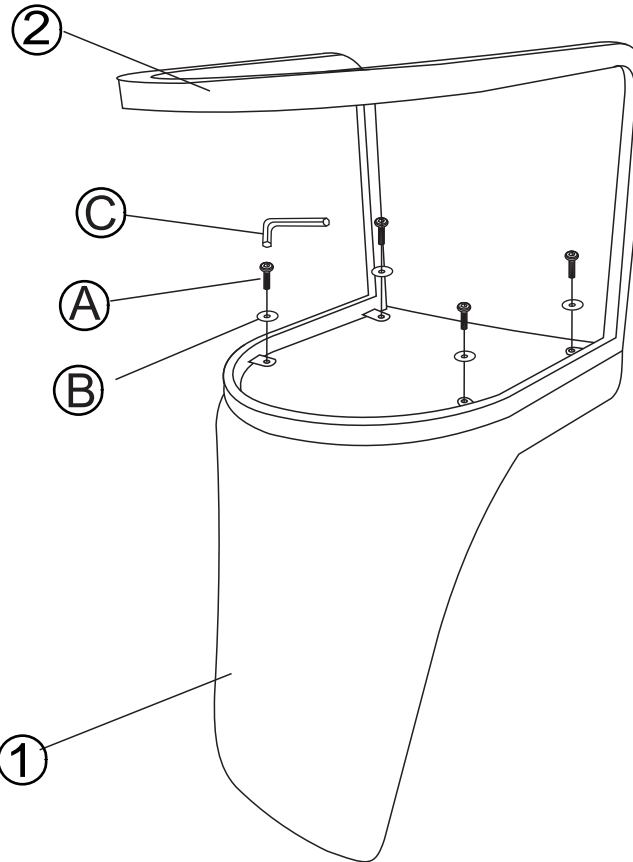

3000001

Kyla KD PU Chair
Rose Gold Legs

Assembly Instructions

Hardware Identification

A x 04

B x 04

C x 01

Part Identification

1 x 1 PC

2 x 1 PC

1

2