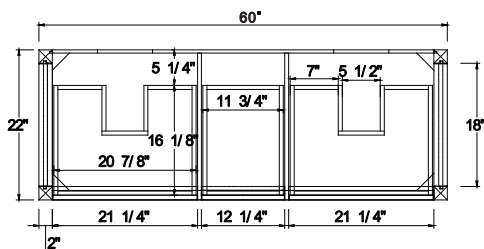

Dimensions

Front

Back

Side

Top

Features :

- Solid Wood & Hardwood Construction
- 4 Soft-close Drawers
- 1 Open Shelf
- Brushed nickel hardware
- Adjustable leg levelers
- cUPC Undermount Basin

Dimensions:

- 60" x 22" x 34.1/2" (With Top)
- 60" x 22" x 32 1/8" (Vanity Only)

Vanity Finish:

- White (W)
- Sapphire Gray (SG)
- Heritage Blue (HB)
- Black Onyx (BO)

Countertop:

- Italian carrara white marble (CW)

Certification:

CARB P2

Countertop & Sink

Dimensions:

Countertop: 60"×22"×2.4"

Rectangle undermount basin: 20.1"×15.2"×7.5"