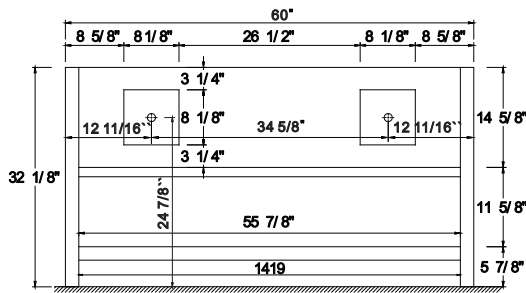

Dimensions

Front

Back

Side

Top

Features :

- Solid Wood & Hardwood Construction
- 4 Soft-close Drawers
- 1 Open Shelf
- Brushed nickel hardware
- Adjustable leg levelers
- cUPC Undermount Basin

Dimensions:

- 60" x 22" x 34.1/2" (With Top)
- 60" x 22" x 32 1/8" (Vanity Only)

Vanity Finish:

- White (W)
- Sapphire Gray (SG)
- Heritage Blue (HB)
- Black Onyx (BO)

Countertop:

- Italian carrara white marble (CW)

Certification:

CARB P2

Countertop & Sink

Dimensions:

Countertop: 60"×22"×2.4"

Rectangle undermount basin: 20.1"×15.2"×7.5"