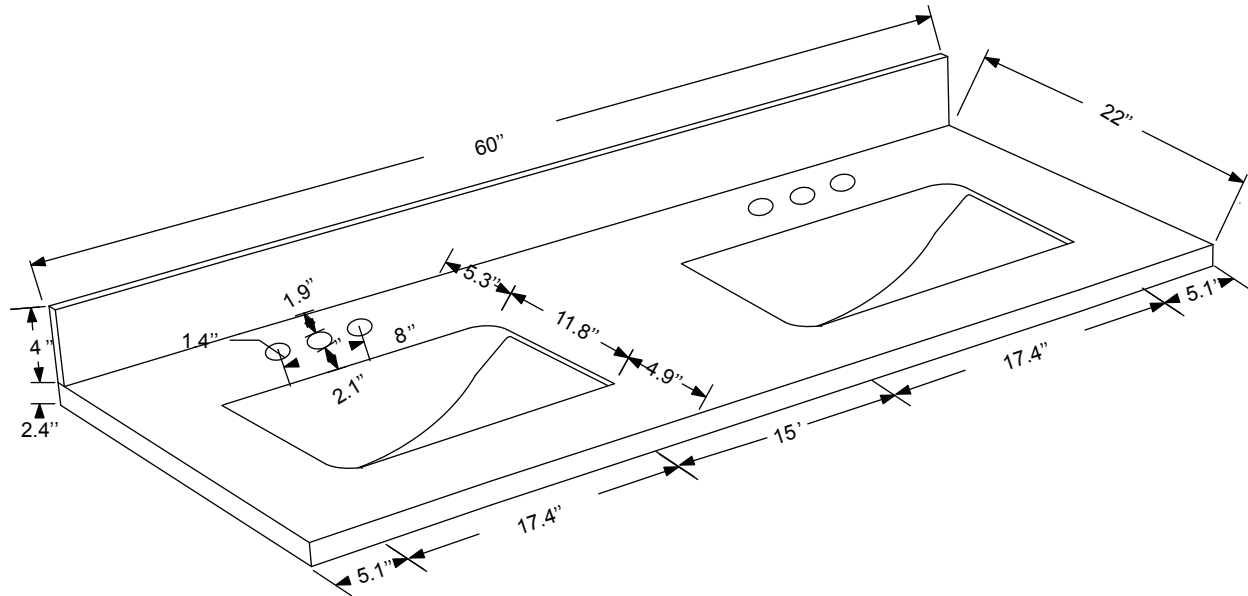

Dimensions

Front

Back

Side

Top

Features :

- Solid Wood & Hardwood Construction
- 4 Soft-close Drawers
- 1 Open Shelf
- Brushed nickel hardware
- Adjustable leg levelers
- cUPC Undermount Basin

Dimensions:

- 60" x 22" x 34.1/2" (With Top)
- 60" x 22" x 32 1/8" (Vanity Only)

Vanity Finish:

- White (W)
- Sapphire Gray (SG)
- Heritage Blue (HB)
- Black Onyx (BO)

Countertop:

- Italian carrara white marble (CW)

Certification:

CARB P2

Countertop & Sink

Dimensions:

Countertop: 60"×22"×2.4"

Rectangle undermount basin: 20.1"×15.2"×7.5"