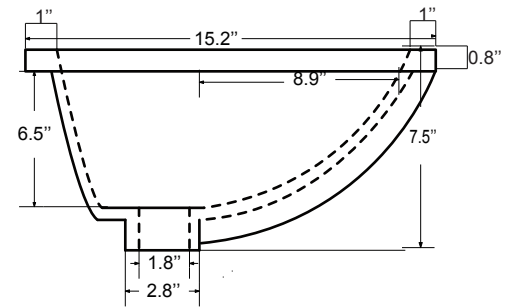

Dimensions

Front

Back

Side

Top

Features :

- Solid Wood & Hardwood Construction
- 4 Soft-close Drawers
- 1 Open Shelf
- Brushed nickel hardware
- Adjustable leg levelers
- cUPC Undermount Basin

Dimensions:

- 60" x 22" x 34.1/2" (With Top)
- 60" x 22" x 32 1/8" (Vanity Only)

Vanity Finish:

- White (W)
- Sapphire Gray (SG)
- Heritage Blue (HB)
- Black Onyx (BO)

Countertop:

- Italian carrara white marble (CW)

Certification:

CARB P2

Countertop & Sink

Dimensions:

Countertop: 60"×22"×2.4"

Rectangle undermount basin: 20.1"×15.2"×7.5"