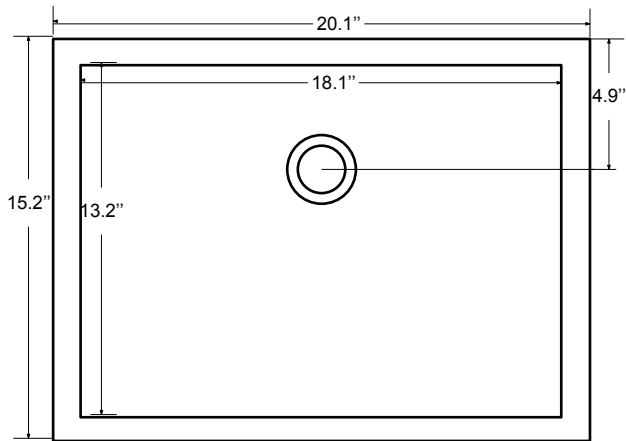

Dimensions

Front

Back

Side

Top

Features :

- Solid Wood & Hardwood Construction
- 4 Soft-close Drawers
- 1 Open Shelf
- Brushed nickel hardware
- Adjustable leg levelers
- cUPC Undermount Basin

Dimensions:

- 60" x 22" x 34.1/2" (With Top)
- 60" x 22" x 32 1/8" (Vanity Only)

Vanity Finish:

- White (W)
- Sapphire Gray (SG)
- Heritage Blue (HB)
- Black Onyx (BO)

Countertop:

- Italian carrara white marble (CW)

Certification:

CARB P2

Countertop & Sink

Dimensions:

Countertop: 60"×22"×2.4"

Rectangle undermount basin: 20.1"×15.2"×7.5"