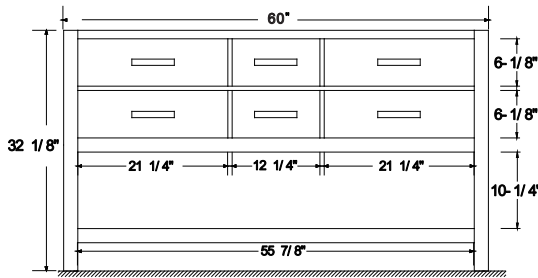

Dimensions

Front

Back

Side

Top

Features :

- Solid Wood & Hardwood Construction
- 4 Soft-close Drawers
- 1 Open Shelf
- Brushed nickel hardware
- Adjustable leg levelers
- cUPC Undermount Basin

Dimensions:

- 60" x 22" x 34.1/2" (With Top)
- 60" x 22" x 32 1/8" (Vanity Only)

Vanity Finish:

- White (W)
- Sapphire Gray (SG)
- Heritage Blue (HB)
- Black Onyx (BO)

Countertop:

- Italian carrara white marble (CW)

Certification:

CARB P2

Countertop & Sink

Dimensions:

Countertop: 60"×22"×2.4"

Rectangle undermount basin: 20.1"×15.2"×7.5"