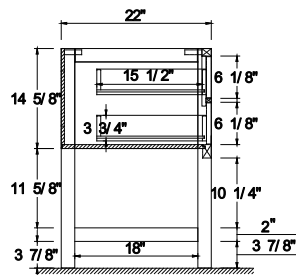

Dimensions

Front

Back

Side

Top

Features :

- Solid Wood & Hardwood Construction
- 4 Soft-close Drawers
- 1 Open Shelf
- Brushed nickel hardware
- Adjustable leg levelers
- cUPC Undermount Basin

Dimensions:

- 60" x 22" x 34.1/2" (With Top)
- 60" x 22" x 32 1/8" (Vanity Only)

Vanity Finish:

- White (W)
- Sapphire Gray (SG)
- Heritage Blue (HB)
- Black Onyx (BO)

Countertop:

- Italian carrara white marble (CW)

Certification:

CARB P2

Countertop & Sink

Dimensions:

Countertop: 60"×22"×2.4"

Rectangle undermount basin: 20.1"×15.2"×7.5"