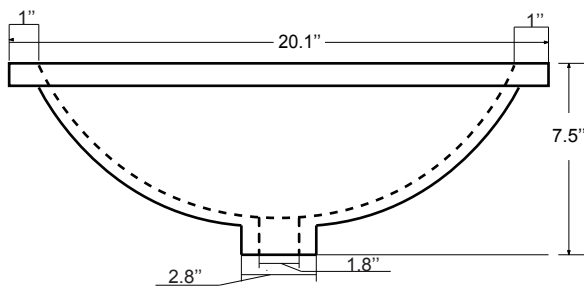

Dimensions

Front

Back

Side

Top

Features :

- Solid Wood & Hardwood Construction
- 4 Soft-close Drawers
- 1 Open Shelf
- Brushed nickel hardware
- Adjustable leg levelers
- cUPC Undermount Basin

Dimensions:

- 60" x 22" x 34.1/2" (With Top)
- 60" x 22" x 32 1/8" (Vanity Only)

Vanity Finish:

- White (W)
- Sapphire Gray (SG)
- Heritage Blue (HB)
- Black Onyx (BO)

Countertop:

- Italian carrara white marble (CW)

Certification:

CARB P2

Countertop & Sink

Dimensions:

Countertop: 60"×22"×2.4"

Rectangle undermount basin: 20.1"×15.2"×7.5"