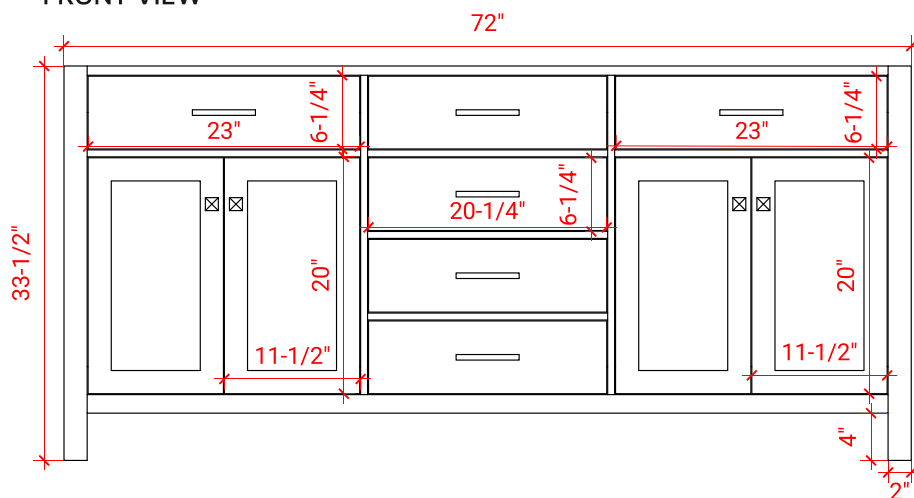

AVAILABLE COLORS

White   Grey

FRONT VIEW