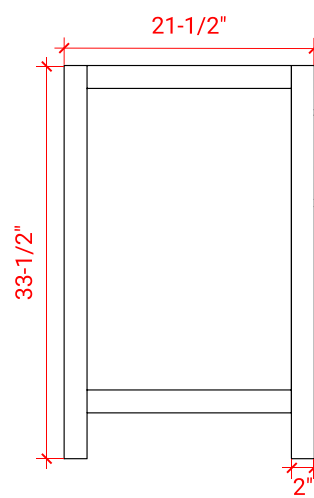

# BRISTOL 72" DOUBLE SINK BASE CABINET

## BASE CABINET DIMENSIONS

72" W x 21.5" D x 33.5" H

## AVAILABLE COLORS

White    Grey

FRONT VIEW

SIDE VIEW

PLAN VIEW