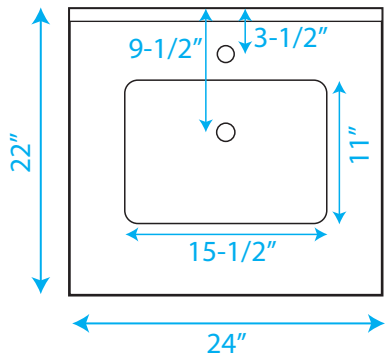

WYNDHAM COLLECTION

TOP VIEW OF VANITY CABINET

WC-CG8000-24