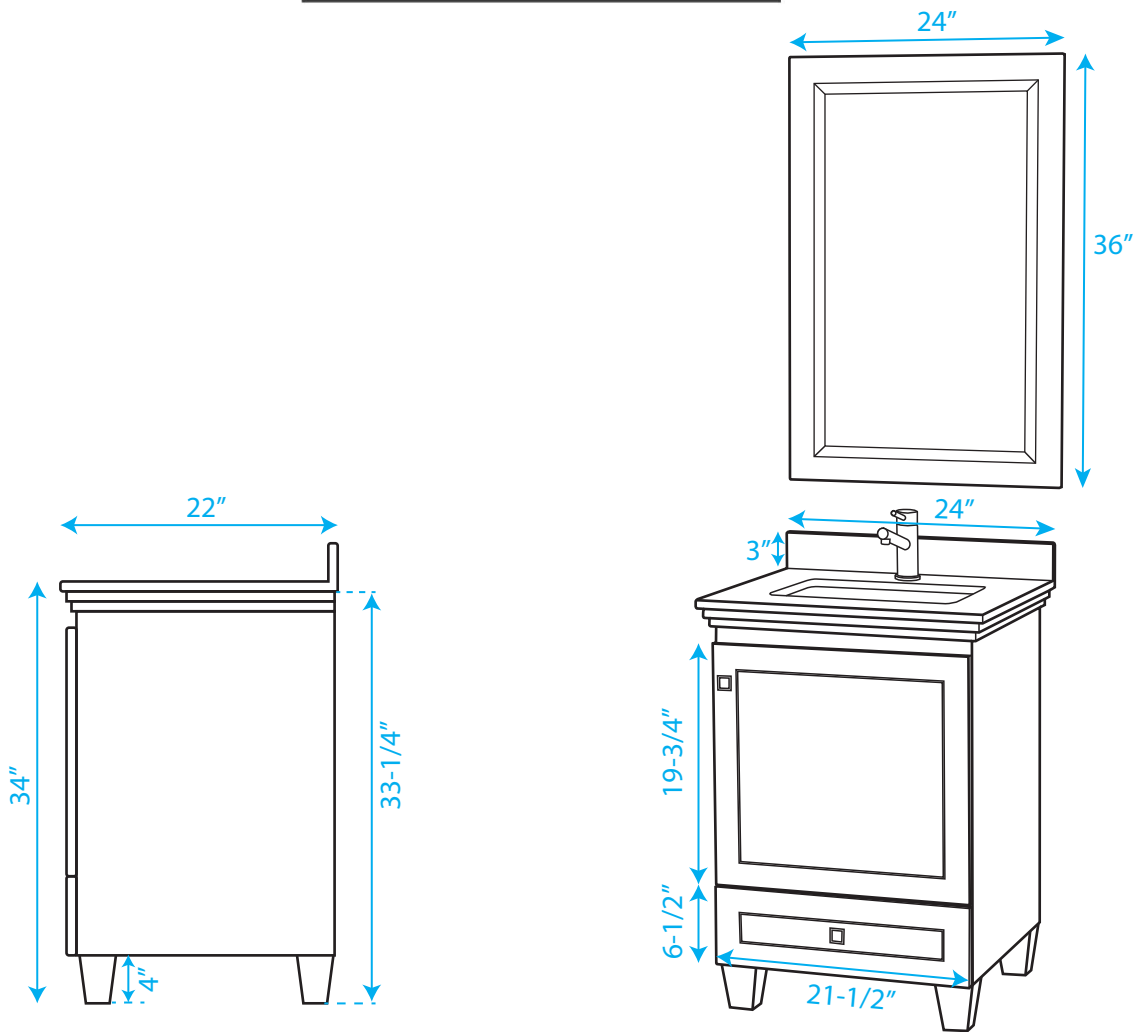

WYNDHAM COLLECTION

TOP VIEW OF VANITY CABINET

WC-CG8000-24