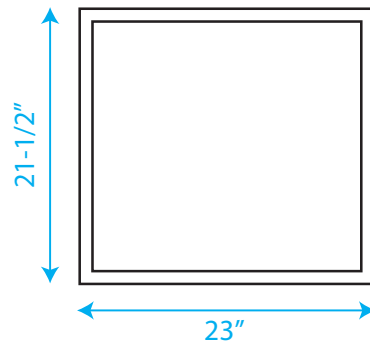

WYNDHAM COLLECTION

TOP VIEW OF VANITY CABINET

WC-CG8000-24