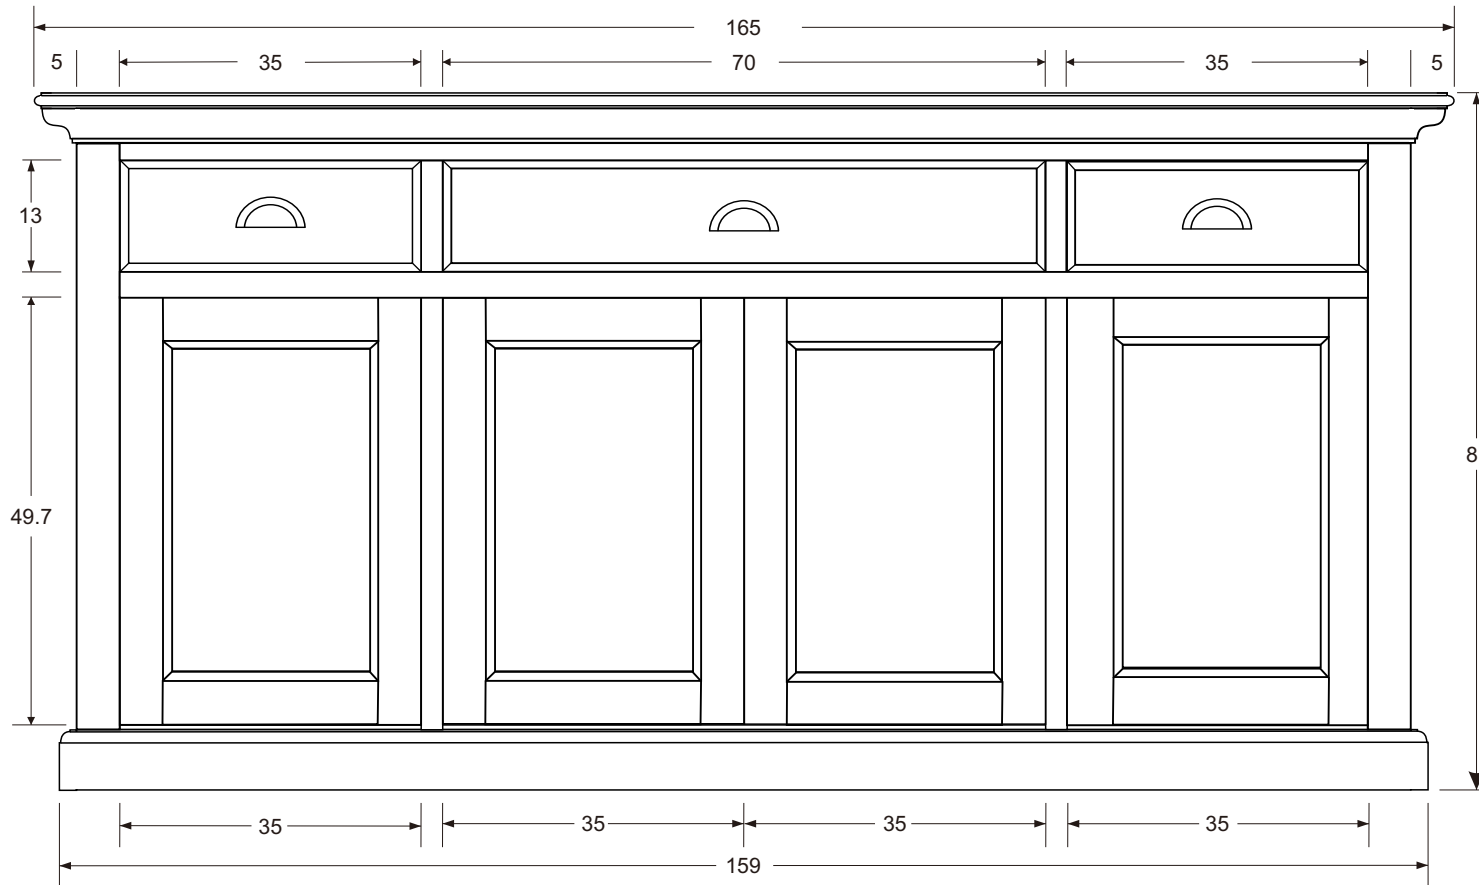

Technical Drawing

CA633

Halifax Buffet Console Table

**NOVA
SOLO**

FRONT VIEW

SIDE VIEW

**NOVA
SOLO**

FRONT OPEN VIEW

LARGE DRAWER DETAIL

SMALL DRAWER DETAIL