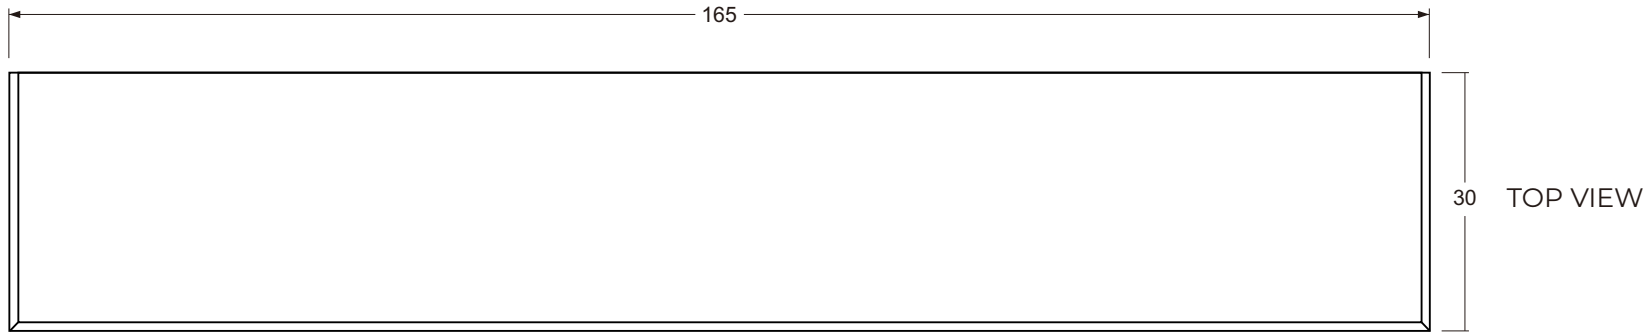

Technical Drawing

CA633

Halifax Buffet Console Table

**NOVA
SOLO**

FRONT VIEW

SIDE VIEW

**NOVA
SOLO**

FRONT OPEN VIEW

LARGE DRAWER DETAIL

SMALL DRAWER DETAIL