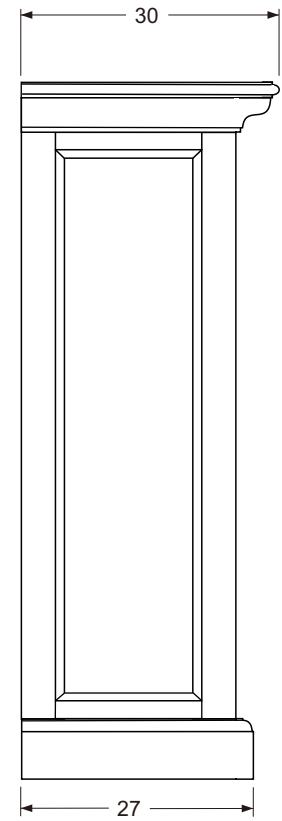

Technical Drawing

CA633

Halifax Buffet Console Table

**NOVA
SOLO**

FRONT VIEW

SIDE VIEW

**NOVA
SOLO**

FRONT OPEN VIEW

LARGE DRAWER DETAIL

SMALL DRAWER DETAIL