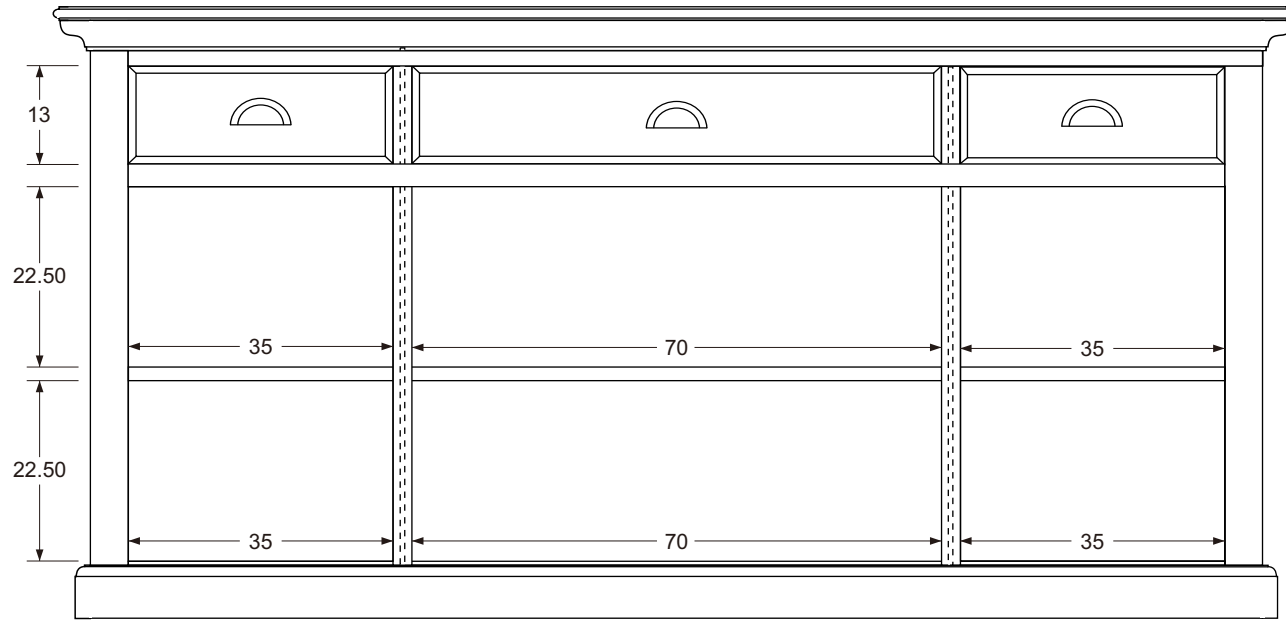

Technical Drawing

CA633

Halifax Buffet Console Table

**NOVA
SOLO**

FRONT VIEW

SIDE VIEW

**NOVA
SOLO**

FRONT OPEN VIEW

LARGE DRAWER DETAIL

SMALL DRAWER DETAIL