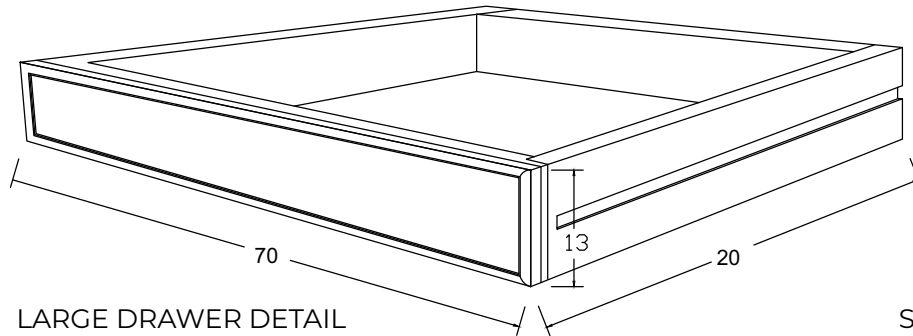

Technical Drawing

CA633

Halifax Buffet Console Table

**NOVA
SOLO**

FRONT VIEW

SIDE VIEW

**NOVA
SOLO**

FRONT OPEN VIEW

LARGE DRAWER DETAIL

SMALL DRAWER DETAIL