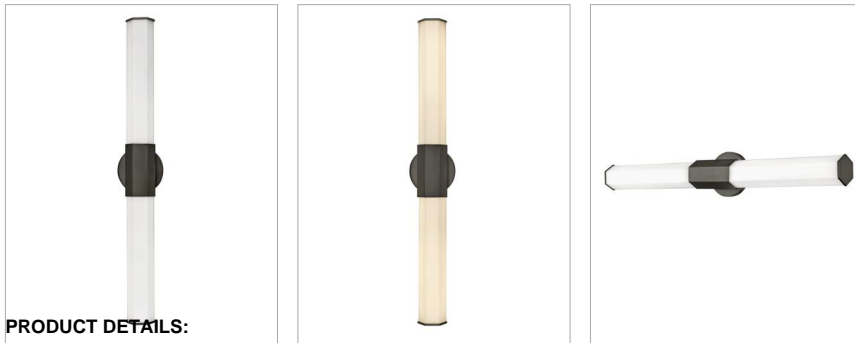

FACET

51153BX

LARGE LED VANITY

For a profile that is unpretentious, yet unforgettable, view all the sides of Facet. Interesting angles combine with a bold center bracelet to create the edgy and contemporary look. Hexagonal etched glass is showcased by Heritage Brass, Polished Nickel or Black Oxide center and end caps of the same shape, while the Invisimount system remains unseen to simply highlight the superior style.

DETAILS	
FINISH:	Black Oxide
MATERIAL:	Steel
GLASS:	Etched

DIMENSIONS	
WIDTH:	32"
HEIGHT:	5"
WEIGHT:	5lb
BACK PLATE:	5" Dia.
EXTENSION:	4"
TOP TO OUTLET:	2.5"

LIGHT SOURCE	
LIGHT SOURCE:	Integrated LED
LED NAME:	EL2G16W7WI & EL2G24W7WI
WATTAGE:	40w LED *Included
VOLTAGE:	120v
COLOR TEMP:	3000
LUMENS:	3500
CRI:	95
INCANDESCENT EQUIVALENCY:	3 x 100w
DIMMABLE:	Yes - CL Type Dimmer (SSL7A)

SHIPPING	
CARTON LENGTH:	34.5
CARTON WIDTH:	12
CARTON HEIGHT:	6.5
CARTON WEIGHT:	6.5

PRODUCT DETAILS:

- Mounting hardware is hidden on the backplate to ensure a clean silhouette
- Fixture can be mounted vertically
- Suitable for use in damp locations as defined by NEC and CEC. Meets United States UL Underwriters Laboratories & CSA Canadian Standards Association Product Safety Standards
- Fixture is ADA compliant and adheres to the standards and guidelines listed by the Americans with Disabilities Act
- Meets California Energy Commission 2013 & 2016 Title regulations/JA8
- LED components carry a 5-year limited warranty
- Bold lines and a clean, minimalist style creates a modern look
- Striking black finish enhances design