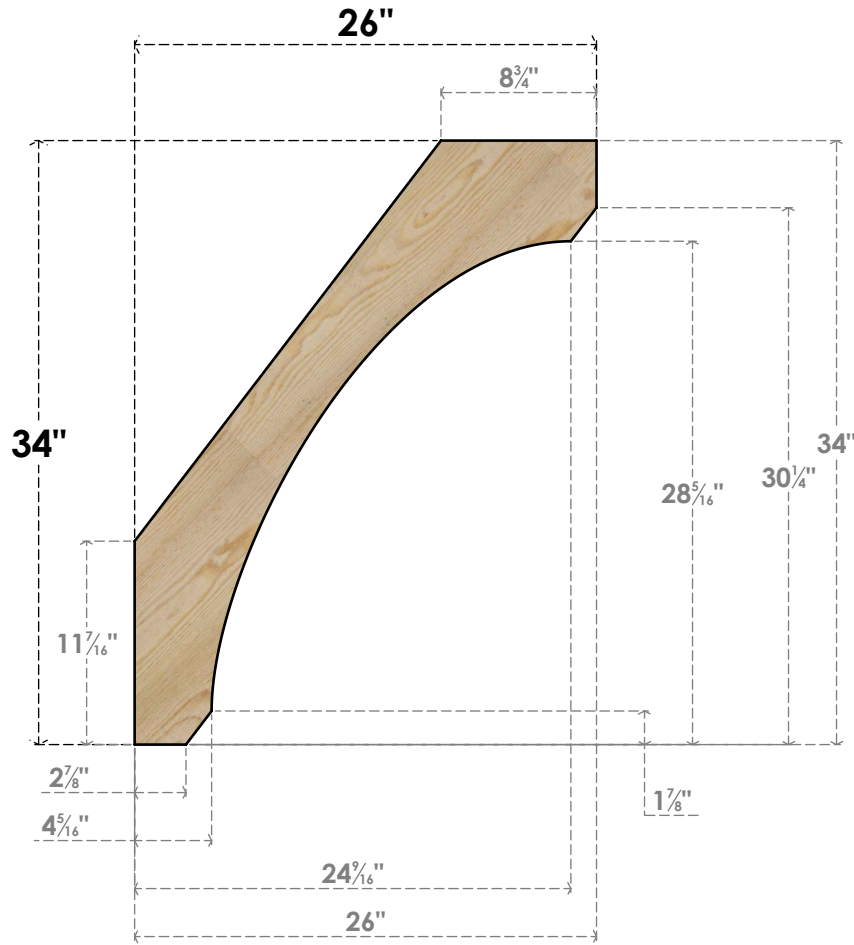

# BRC06X26X34LEC00RDF

6"W X 26"D X 34"H LEGACY ROUGH SAWN BRACE, DOUGLAS FIR

**SIDE**

**FRONT**

EKENA MILLWORK  
 2300 WEST MAIN ST.  
 CLARKSVILLE, TX 75426  
 TOLL FREE: 866-607-0453  
 WWW.EKENAMILLWORK.COM

**NOTES**

1. INSTALLATION TO BE COMPLETED IN ACCORDANCE WITH MANUFACTURER'S SPECIFICATIONS.
2. DRAWING MAY NOT BE TO SCALE
3. THIS DRAWING IS INTENDED FOR DESIGN AND PLANNING PURPOSES ONLY.
4. ALL INFORMATION CONTAINED HEREIN WAS CURRENT AT THE TIME OF DEVELOPMENT BUT MUST BE REVIEWED AND APPROVED BY THE PRODUCT MANUFACTURER TO BE CONSIDERED ACCURATE.
5. PRODUCTS ARE NOT KILN DRIED. THIS ITEM IS UNIQUE AND WILL CONTAIN THE NATURAL VARIATIONS THAT THE WOOD SPECIES OFFERS. THIS MAY RESULT IN VARIATIONS UP TO 1/4"