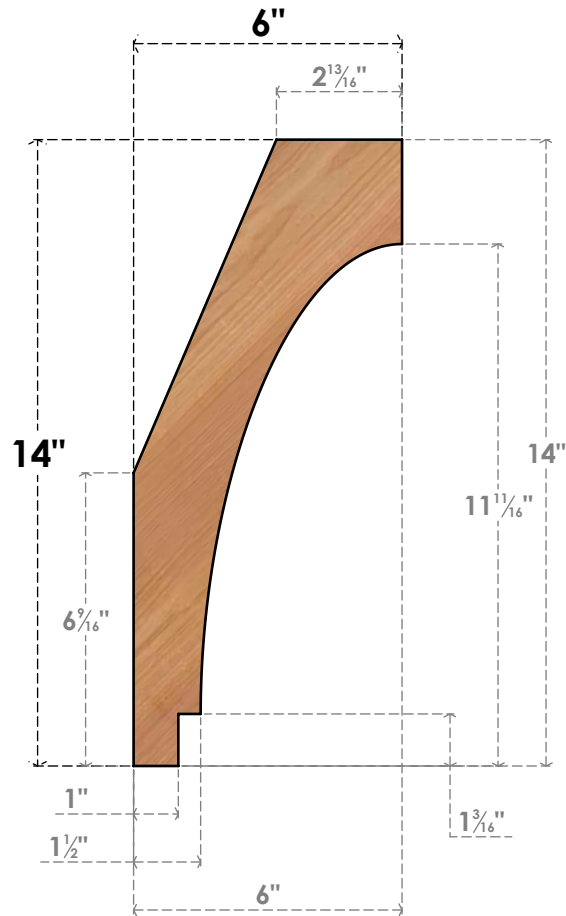

BRC06X06X14IMP00SWR

5 1/2"W X 6"D X 14"H IMPERIAL SMOOTH BRACE, WESTERN RED CEDAR

SIDE

FRONT

EKENA MILLWORK
 2300 WEST MAIN ST.
 CLARKSVILLE, TX 75426
 TOLL FREE: 866-607-0453
 WWW.EKENAMILLWORK.COM

NOTES

1. INSTALLATION TO BE COMPLETED IN ACCORDANCE WITH MANUFACTURER'S SPECIFICATIONS.
2. DRAWING MAY NOT BE TO SCALE
3. THIS DRAWING IS INTENDED FOR DESIGN AND PLANNING PURPOSES ONLY.
4. ALL INFORMATION CONTAINED HEREIN WAS CURRENT AT THE TIME OF DEVELOPMENT BUT MUST BE REVIEWED AND APPROVED BY THE PRODUCT MANUFACTURER TO BE CONSIDERED ACCURATE.
5. PRODUCTS ARE NOT KILN DRIED. THIS ITEM IS UNIQUE AND WILL CONTAIN THE NATURAL VARIATIONS THAT THE WOOD SPECIES OFFERS. THIS MAY RESULT IN VARIATIONS UP TO 1/4"