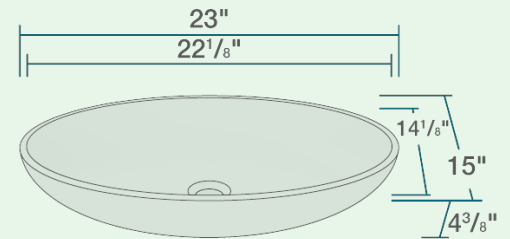

# AB140 Oval Vessel Sink

23" x 15" x 4 3/8"  
Vessel Installation  
24" Minimum Cabinet Size  
Stain Resistant  
Scratch Resistant  
Multiple Colors Available  
No Hardware Needed  
Limited Lifetime Warranty

## Features

Vessel Installation 	24" Minimum Cabinet Size 	Stain Resistant 	Scratch Resistant 	Multiple Colors Available 	No Hardware Needed 
Limited Lifetime Warranty 	One Bowl 				

UPC: 841412153188