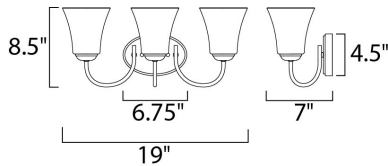

MEASUREMENTS

- DIMENSION : 19" W x 8.5" H x 7" Ext
- BACK PLATE : 6.75" W x 4.5" H x 5" HCO
- HANGING WEIGHT : 3.74 lb

LAMPING

- INPUT VOLTAGE : 120V
- BULB : 3 x 60W Incandescent E26 Medium , 180W Total
- BULB INCLUDED : (Not Included)
- DIMMABLE : Yes