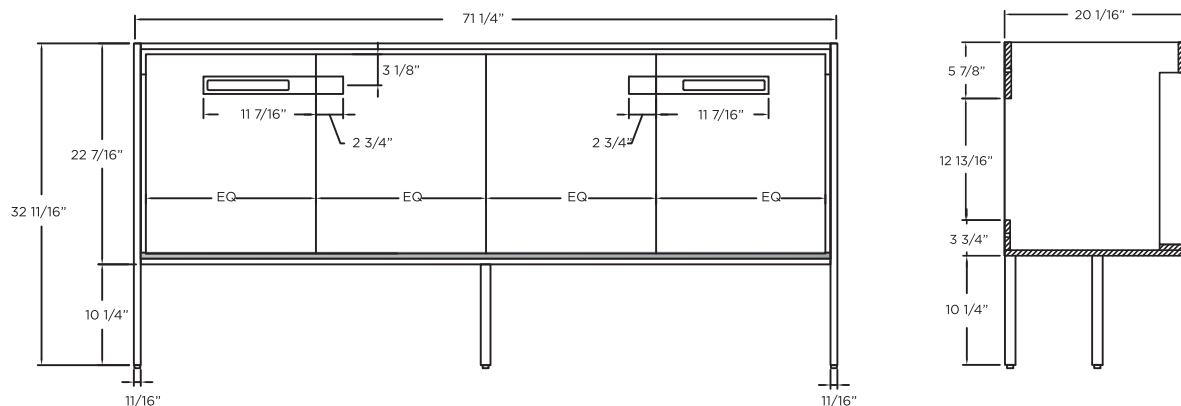

**SPECIFICATIONS / TECHNICAL DATA**

**VANITY COLLECTION**

**OAKVILLE**

**72"**

**FLOOR STANDING**

*ATTENTION! Dimensions may vary by up to 3/8". It is highly recommended to pull all dimensions of actual model for installation and measuring purposes.*