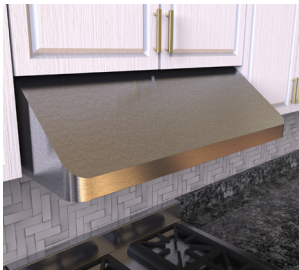

PLJW 121

Sizes Available	30 36 42 48
Ductless Option	Yes
Vent size	7"
Airflow (CFM)	900 Max
Lighting	2-3 LED Lights
Noise (Sones)	7.5 Max
Voltage	110v
Blower	900 CFM Blower
Speeds	4
Controls	Push Button Panel

The PLJW 121 under cabinet range hood is quiet, yet efficient. At just under ten inches tall it is visually slim, but the 900 CFM blower will easily keep your kitchen free of grease and smoke. The control panel is tucked under the front face giving the 121 a clean, minimal aesthetic while still being easy to use. This model can be simply converted to a recirculating hood to leave the ductwork out of the installation process.