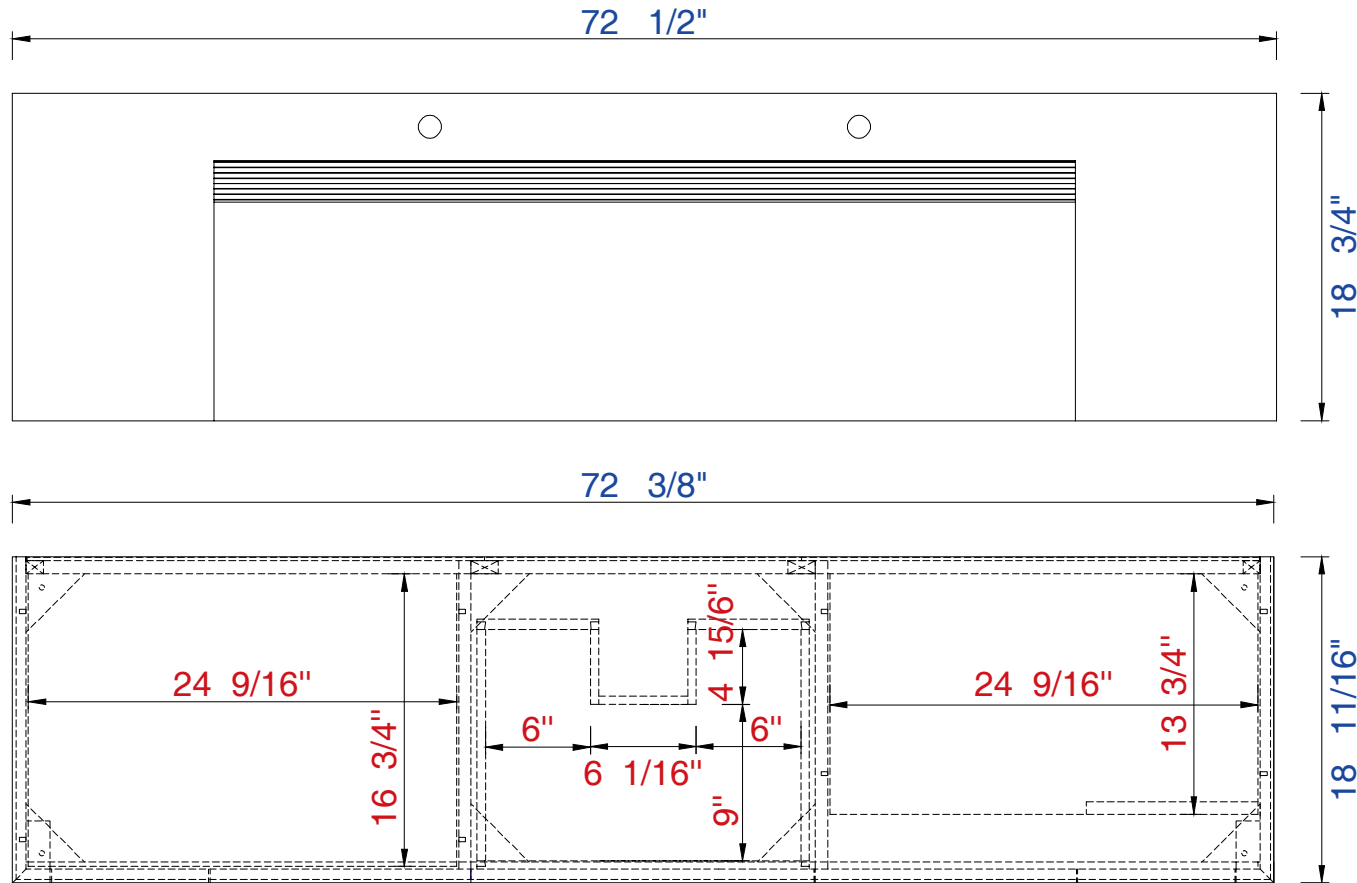

72"

Item Number :

210-V72-GW
210-V72-WLT
210-V72-WW

Linear 72" Cabinet

Diagrams with Dimensions
page 01 of 03

NOTE ONE: Married Countertop is standard for this cabinet.
NOTE TWO: This vanity does not have a Backsplash.

72"

Item Number :

210-V72-GW
210-V72-WLT
210-V72-WW

Linear 72" Cabinet

Diagrams with Dimensions
page 02 of 03

NOTE ONE: Married Countertop is standard for this cabinet.

72"

Item Number :

210-V72-GW
210-V72-WLT
210-V72-WW

Linear 72" Cabinet

Diagrams with Dimensions
page 03 of 03

NOTE ONE: Married Countertop is standard for this cabinet.
NOTE TWO: This vanity does not have a Backsplash.

1842mm

Item Number :

210-V72-GW
210-V72-WLT
210-V72-WW

Linear 1842mm Cabinet

Diagrams with Dimensions
page 01 of 03

NOTE ONE: Married Countertop is standard for this cabinet.
NOTE TWO: This vanity does not have a Backsplash.