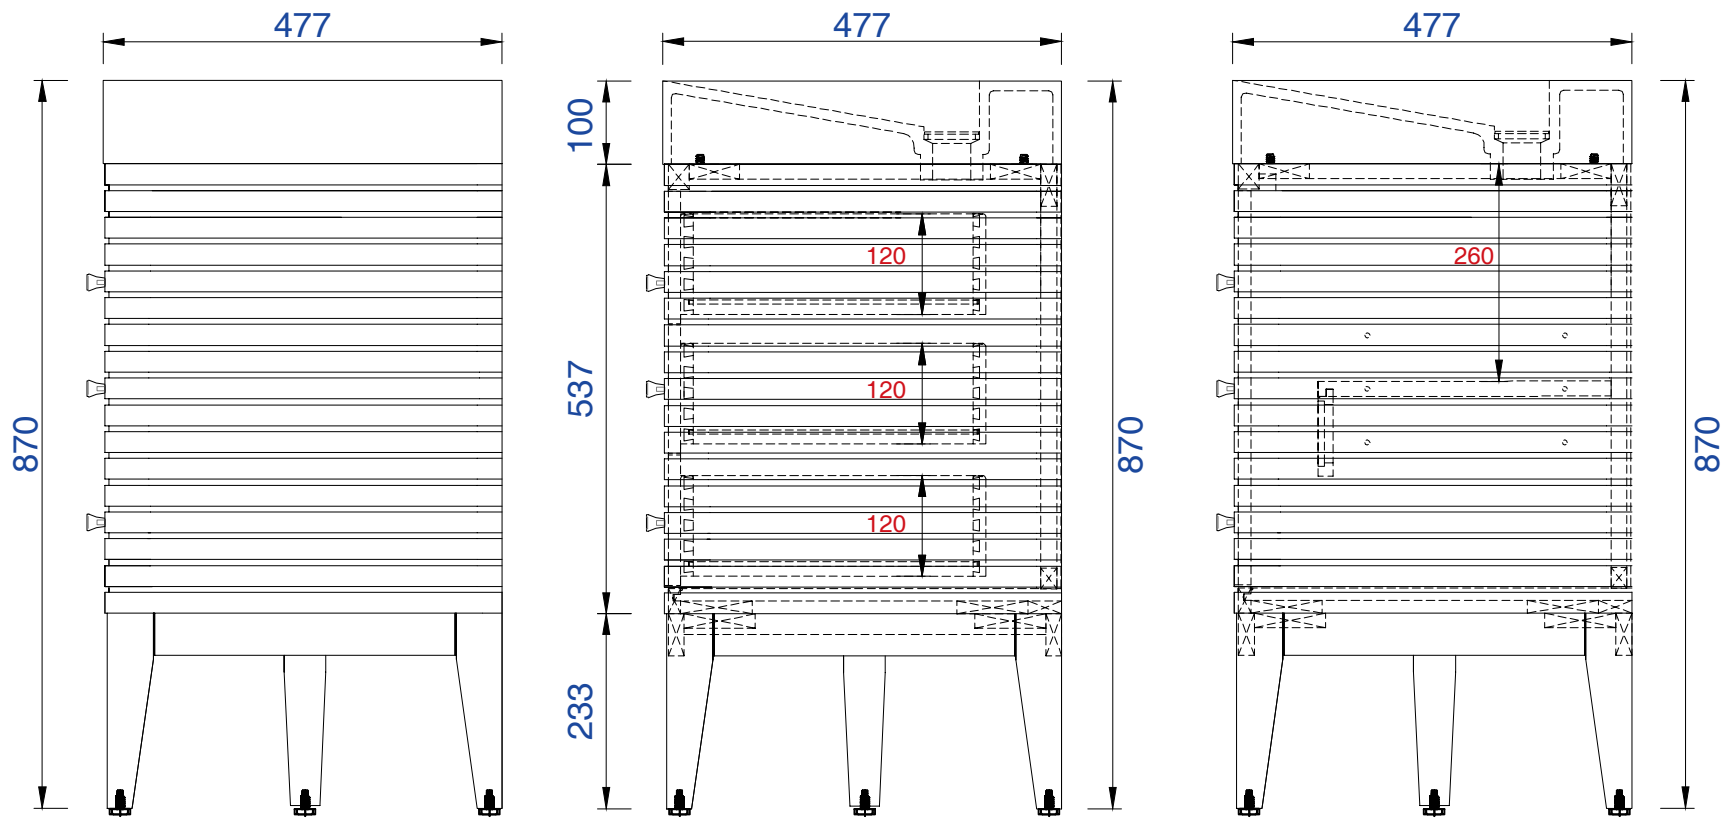

1842mm

Item Number :

210-V72-GW
210-V72-WLT
210-V72-WW

Linear 1842mm Cabinet

Diagrams with Dimensions
page 02 of 03

NOTE ONE: Married Countertop is standard for this cabinet.

1842mm

Item Number :

- 210-V72-GW
- 210-V72-WLT
- 210-V72-WW

Linear 1842mm Cabinet

Diagrams with Dimensions
page 03 of 03

NOTE ONE: Countertops are not shown in these diagrams(Cabinet Only)
NOTE TWO: This vanity does not have a Backsplash.

72"

Item Number:

- 210-V72-GW
- 210-V72-WLT
- 210-V72-WW

JAMES MARTIN

VANITIES™

Linear 72" Cabinet

Diagrams with Dimensions
page 01 of 01

1842mm

Item Number:

- 210-V72-GW
- 210-V72-WLT
- 210-V72-WW

JAMES MARTIN

VANITIES™

Linear 1842mm Cabinet

Diagrams with Dimensions
page 01 of 01