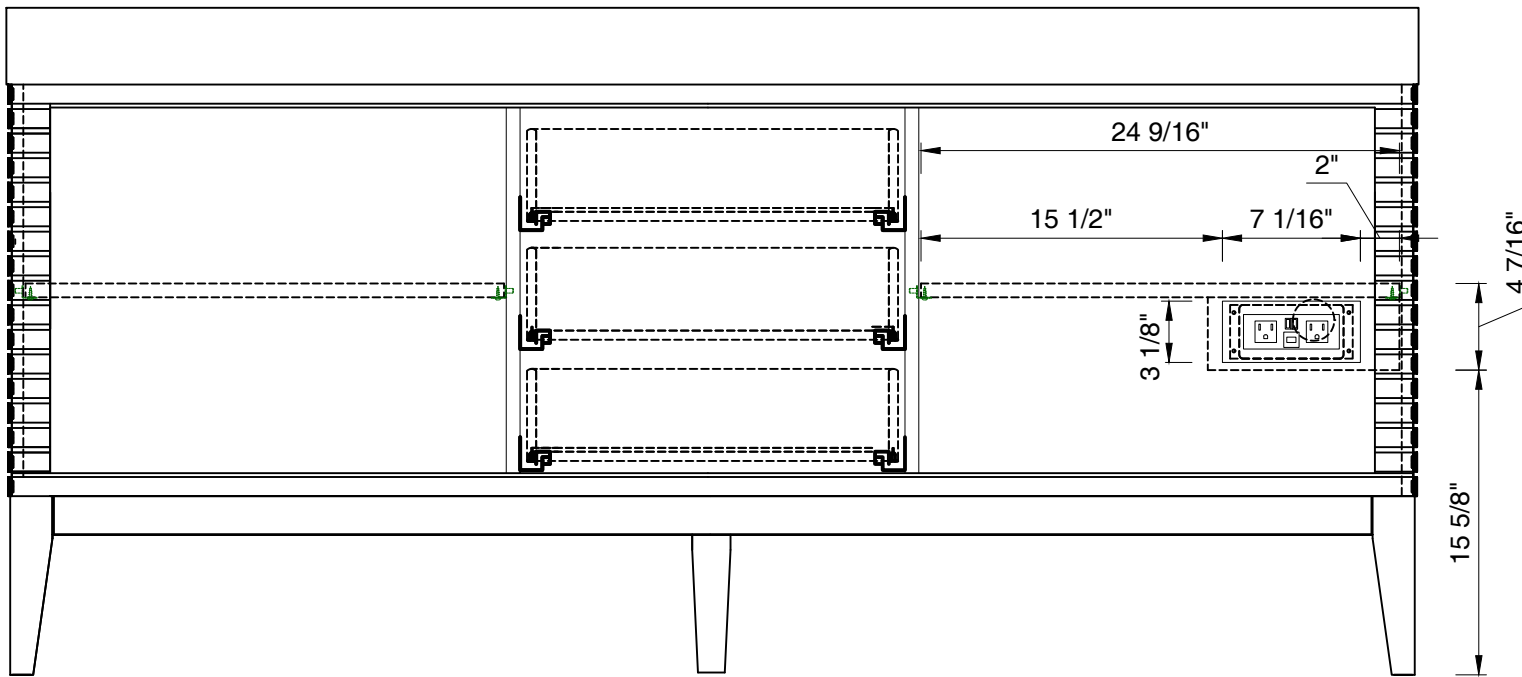

72"

Item Number :

210-V72-GW
210-V72-WLT
210-V72-WW

Linear 72" Cabinet

Diagrams with Dimensions
page 01 of 03

NOTE ONE: Married Countertop is standard for this cabinet.
NOTE TWO: This vanity does not have a Backsplash.

- 210-V72-GW
- 210-V72-WLT
- 210-V72-WW

Linear 1842mm Cabinet

Diagrams with Dimensions
page 03 of 03

NOTE ONE: Countertops are not shown in these diagrams(Cabinet Only)
NOTE TWO: This vanity does not have a Backsplash.

72"

Item Number:

- 210-V72-GW
- 210-V72-WLT
- 210-V72-WW

JAMES MARTIN

VANITIES™

Linear 72" Cabinet

Diagrams with Dimensions
page 01 of 01

1842mm

Item Number:

- 210-V72-GW
- 210-V72-WLT
- 210-V72-WW

JAMES MARTIN

VANITIES™

Linear 1842mm Cabinet

Diagrams with Dimensions
page 01 of 01