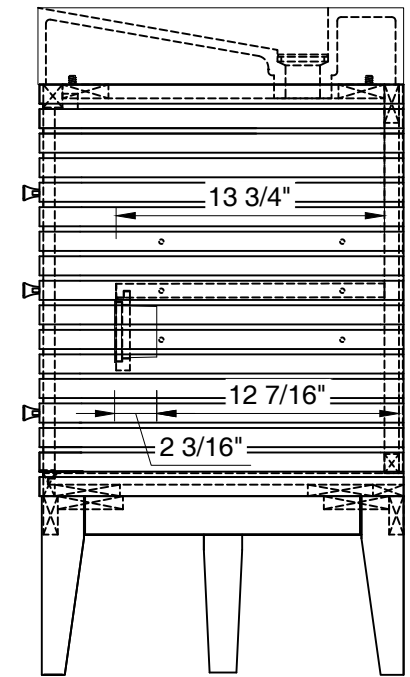

1842mm

Item Number :

210-V72-GW
210-V72-WLT
210-V72-WW

Linear 1842mm Cabinet

Diagrams with Dimensions
page 02 of 03

NOTE ONE: Married Countertop is standard for this cabinet.

1842mm

Item Number :

- 210-V72-GW
- 210-V72-WLT
- 210-V72-WW

Linear 1842mm Cabinet

Diagrams with Dimensions
page 03 of 03

NOTE ONE: Countertops are not shown in these diagrams(Cabinet Only)
NOTE TWO: This vanity does not have a Backsplash.

72"

Item Number:

- 210-V72-GW
- 210-V72-WLT
- 210-V72-WW

JAMES MARTIN

VANITIES™

Linear 72" Cabinet

Diagrams with Dimensions
page 01 of 01

1842mm

Item Number:

- 210-V72-GW
- 210-V72-WLT
- 210-V72-WW

JAMES MARTIN

VANITIES™

Linear 1842mm Cabinet

Diagrams with Dimensions
page 01 of 01