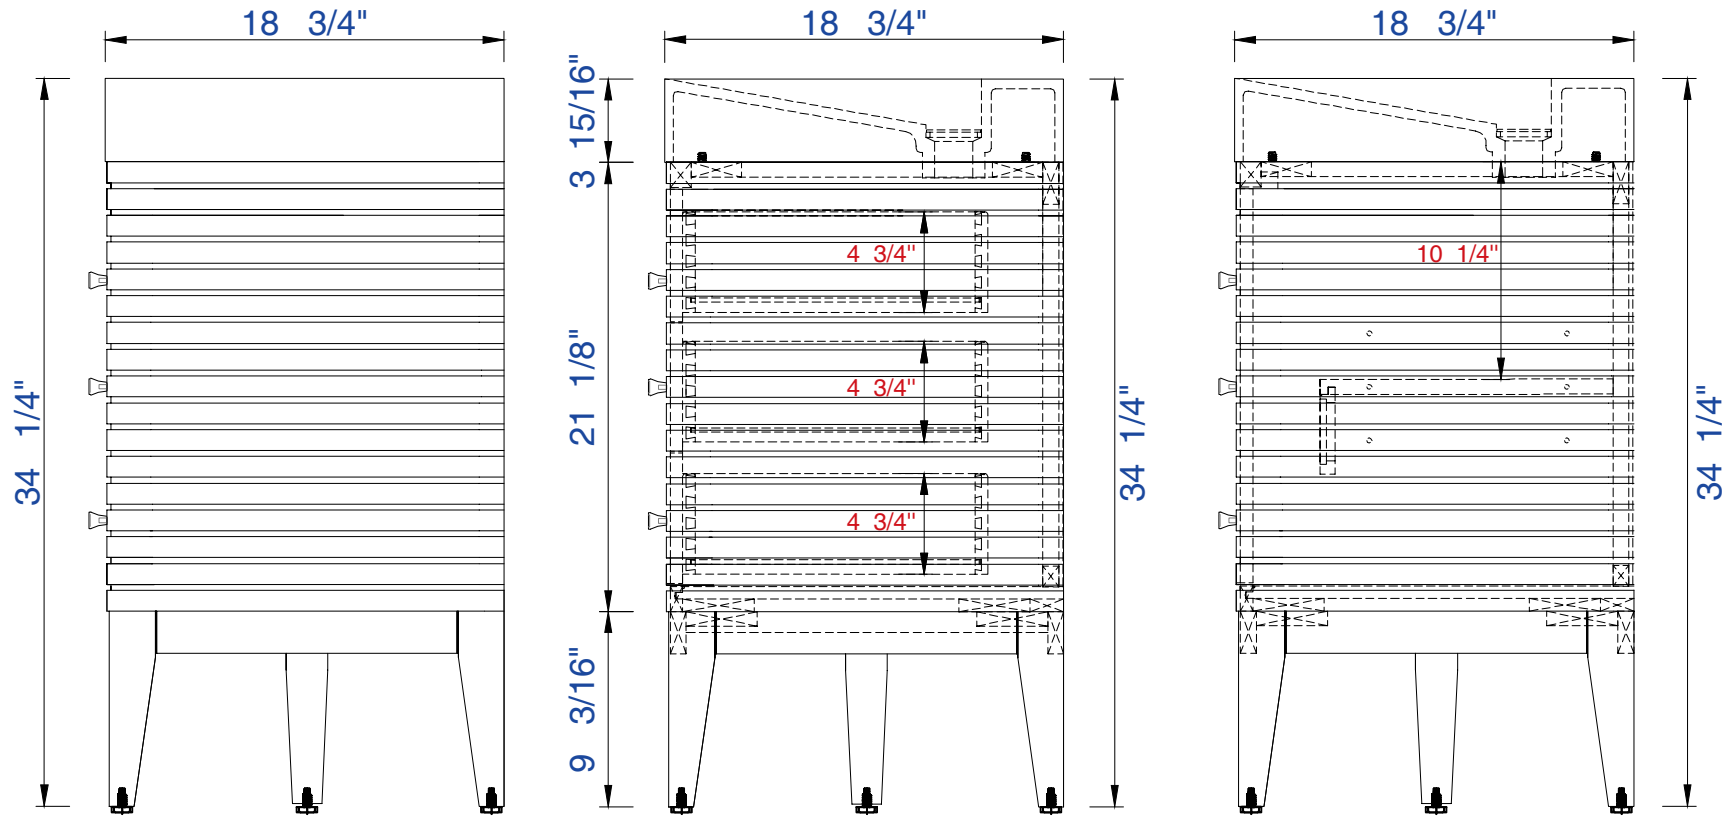

72"

Item Number :

210-V72-GW
210-V72-WLT
210-V72-WW

Linear 72" Cabinet

Diagrams with Dimensions
page 01 of 03

NOTE ONE: Married Countertop is standard for this cabinet.
NOTE TWO: This vanity does not have a Backsplash.

72"

Item Number :

210-V72-GW
210-V72-WLT
210-V72-WW

Linear 72" Cabinet

Diagrams with Dimensions
page 02 of 03

NOTE ONE: Married Countertop is standard for this cabinet.

72"

Item Number :

210-V72-GW
210-V72-WLT
210-V72-WW

Linear 72" Cabinet

Diagrams with Dimensions
page 03 of 03

NOTE ONE: Married Countertop is standard for this cabinet.
NOTE TWO: This vanity does not have a Backsplash.

1842mm

Item Number :

210-V72-GW
210-V72-WLT
210-V72-WW

Linear 1842mm Cabinet

Diagrams with Dimensions
page 01 of 03

NOTE ONE: Married Countertop is standard for this cabinet.
NOTE TWO: This vanity does not have a Backsplash.