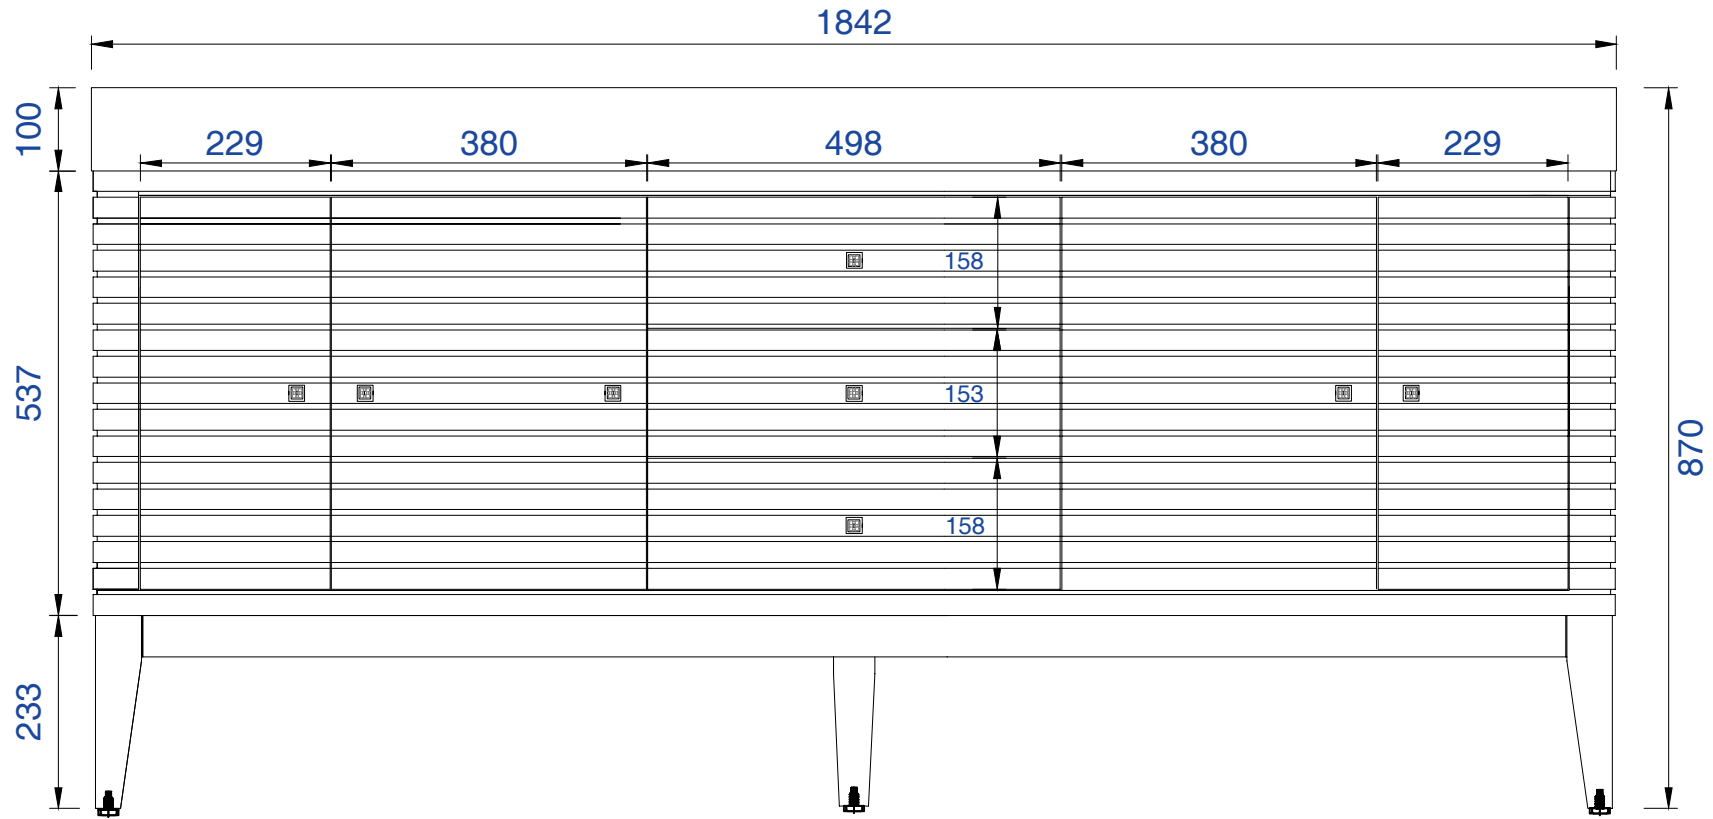

72"

Item Number :

210-V72-GW
210-V72-WLT
210-V72-WW

Linear 72" Cabinet

Diagrams with Dimensions
page 02 of 03

NOTE ONE: Married Countertop is standard for this cabinet.

72"

Item Number :

210-V72-GW
210-V72-WLT
210-V72-WW

Linear 72" Cabinet

Diagrams with Dimensions
page 03 of 03

NOTE ONE: Married Countertop is standard for this cabinet.
NOTE TWO: This vanity does not have a Backsplash.

1842mm

Item Number :

210-V72-GW
210-V72-WLT
210-V72-WW

Linear 1842mm Cabinet

Diagrams with Dimensions
page 01 of 03

NOTE ONE: Married Countertop is standard for this cabinet.
NOTE TWO: This vanity does not have a Backsplash.

Item Number:

- 210-V72-GW
- 210-V72-WLT
- 210-V72-WW

JAMES MARTIN

VANITIES™

Linear 1842mm Cabinet

Diagrams with Dimensions
page 01 of 01