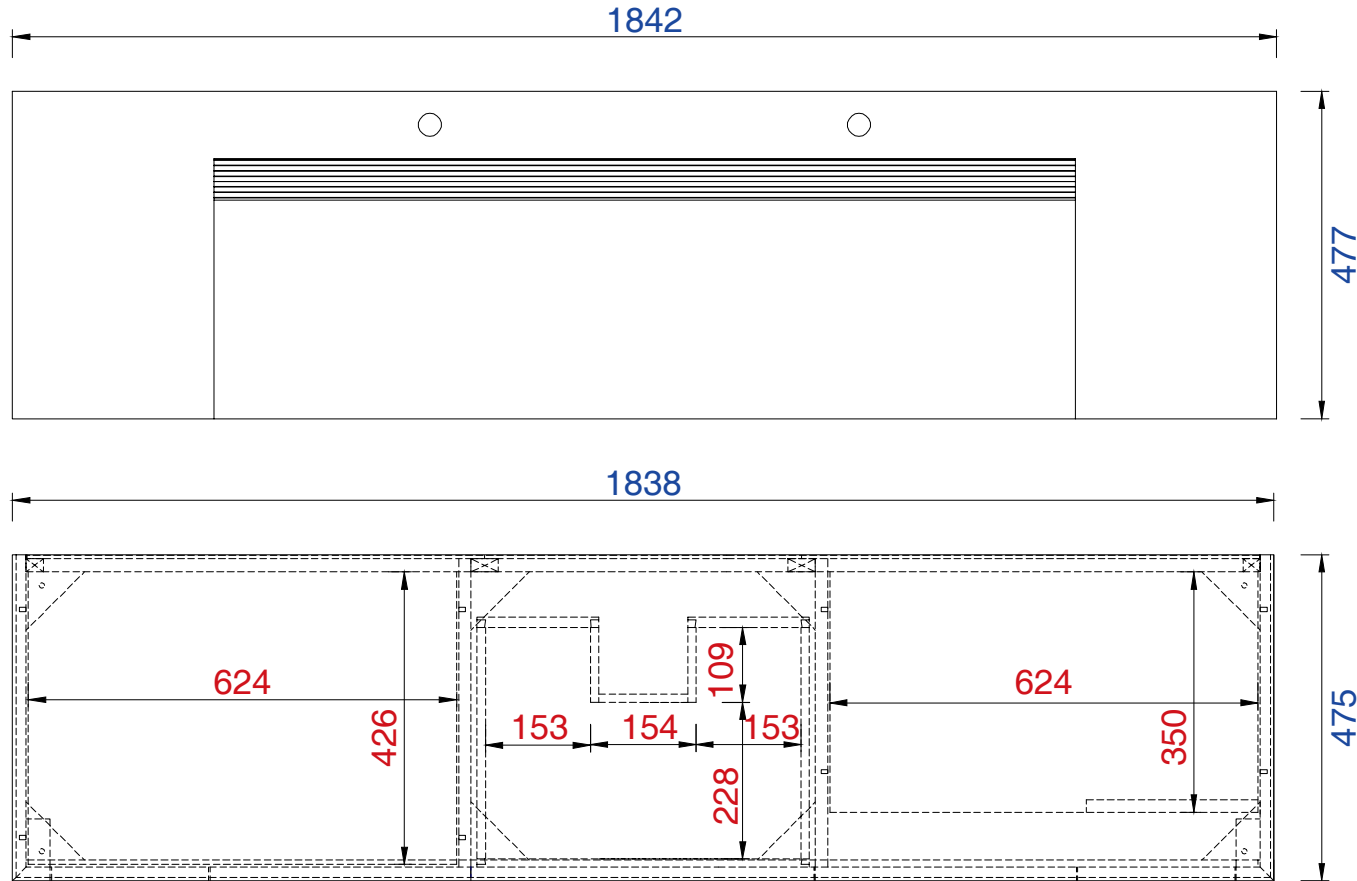

1842mm

Item Number :

210-V72-GW
210-V72-WLT
210-V72-WW

Linear 1842mm Cabinet

Diagrams with Dimensions
page 02 of 03

NOTE ONE: Married Countertop is standard for this cabinet.

1842mm

Item Number :

- 210-V72-GW
- 210-V72-WLT
- 210-V72-WW

Linear 1842mm Cabinet

Diagrams with Dimensions
page 03 of 03

NOTE ONE: Countertops are not shown in these diagrams(Cabinet Only)
NOTE TWO: This vanity does not have a Backsplash.

72"

Item Number:

- 210-V72-GW
- 210-V72-WLT
- 210-V72-WW

JAMES MARTIN

VANITIES™

Linear 72" Cabinet

Diagrams with Dimensions
page 01 of 01

1842mm

Item Number:

- 210-V72-GW
- 210-V72-WLT
- 210-V72-WW

JAMES MARTIN

VANITIES™

Linear 1842mm Cabinet

Diagrams with Dimensions
page 01 of 01