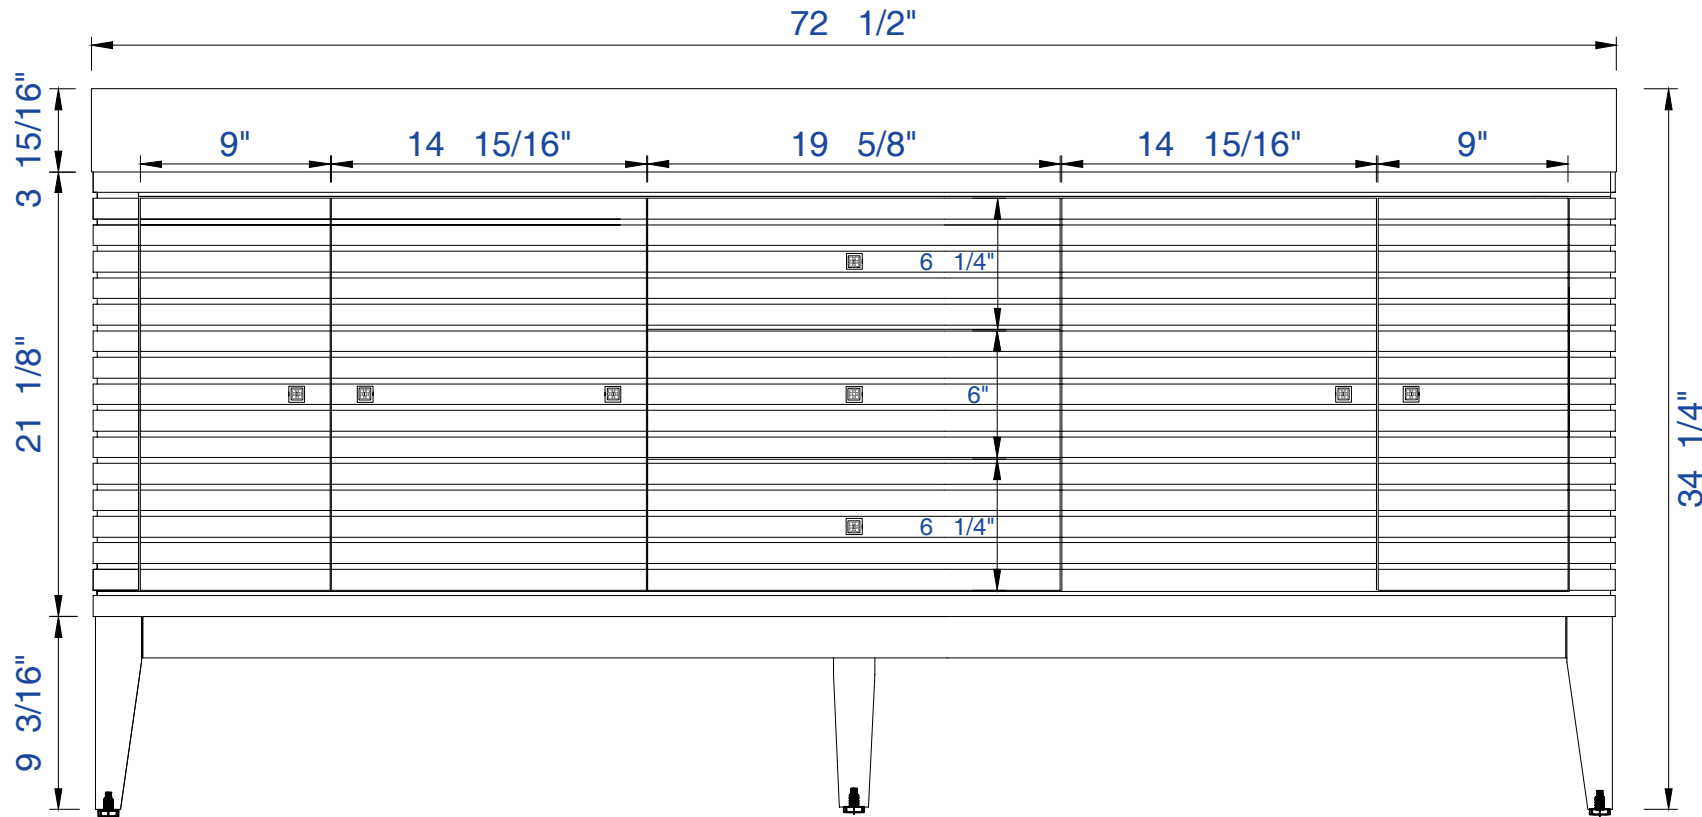

72"

Item Number :

210-V72-GW
210-V72-WLT
210-V72-WW

Linear 72" Cabinet

Diagrams with Dimensions
page 01 of 03

NOTE ONE: Married Countertop is standard for this cabinet.
NOTE TWO: This vanity does not have a Backsplash.

72"

Item Number :

210-V72-GW
210-V72-WLT
210-V72-WW

Linear 72" Cabinet

Diagrams with Dimensions
page 02 of 03

NOTE ONE: Married Countertop is standard for this cabinet.

72"

Item Number :

210-V72-GW
210-V72-WLT
210-V72-WW

Linear 72" Cabinet

Diagrams with Dimensions
page 03 of 03

NOTE ONE: Married Countertop is standard for this cabinet.
NOTE TWO: This vanity does not have a Backsplash.

1842mm

Item Number :

210-V72-GW
210-V72-WLT
210-V72-WW

Linear 1842mm Cabinet

Diagrams with Dimensions
page 01 of 03

NOTE ONE: Married Countertop is standard for this cabinet.
NOTE TWO: This vanity does not have a Backsplash.