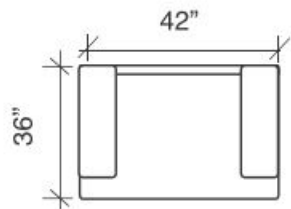

# 578- Kerman

- Elastic "Pirelli" webbing suspension system
- 2.4lb. high-density foam
- 100% genuine leather
- Frames construction from kiln-dried hardwood and structural plywood

## Stock Program Standard height: 30"

Sofa

Loveseat

Chair