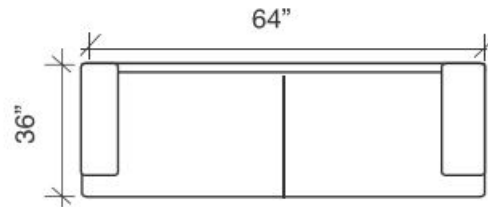

# 578- Kerman

- Elastic "Pirelli" webbing suspension system
- 2.4lb. high-density foam
- 100% genuine leather
- Frames construction from kiln-dried hardwood and structural plywood

## Stock Program Standard height: 30"

Sofa

Loveseat

Chair