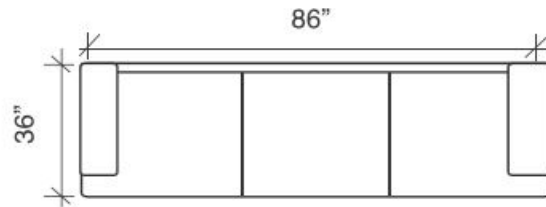

# 578- Kerman

- Elastic "Pirelli" webbing suspension system
- 2.4lb. high-density foam
- 100% genuine leather
- Frames construction from kiln-dried hardwood and structural plywood

## Stock Program Standard height: 30"

Sofa

Loveseat

Chair