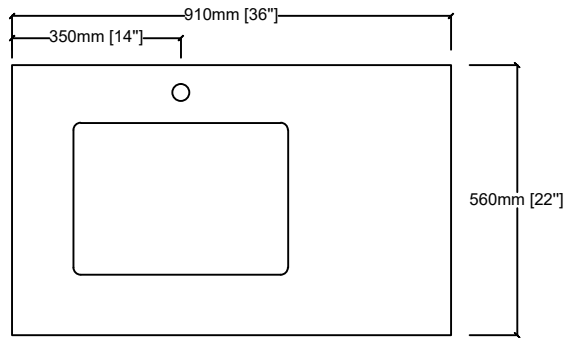

LEXORA[®]
HOME DECOR & HOME FURNISHINGS

JACQUES 36" L

Length: 36"
Width: 22"
Height: 34"

MIRROR

TOP

FRONT VIEW

BACK VIEW

SIDE VIEW