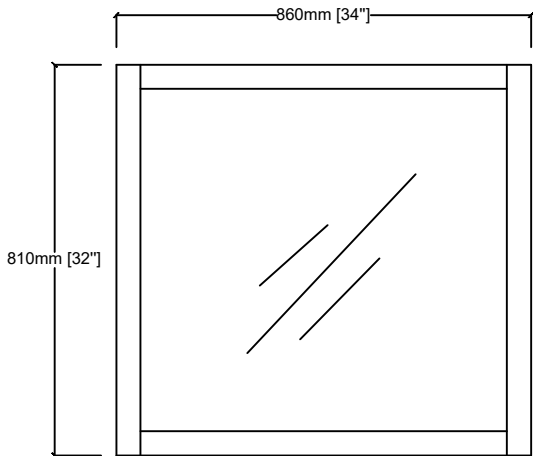

LEXORA[®]
HOME DECOR & HOME FURNISHINGS

JACQUES 36" L

Length: 36"
Width: 22"
Height: 34"

MIRROR

TOP

FRONT VIEW

BACK VIEW

SIDE VIEW