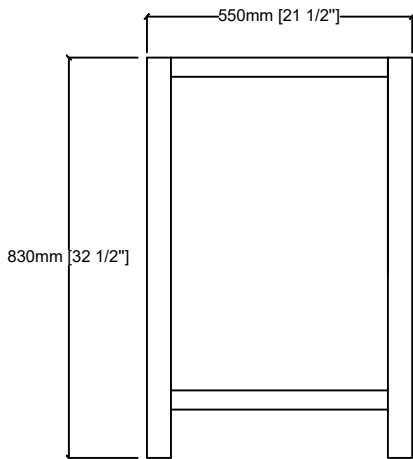

LEXORA[®]
HOME DECOR & HOME FURNISHINGS

JACQUES 36" L

Length: 36"
Width: 22"
Height: 34"

MIRROR

TOP

FRONT VIEW

BACK VIEW

SIDE VIEW