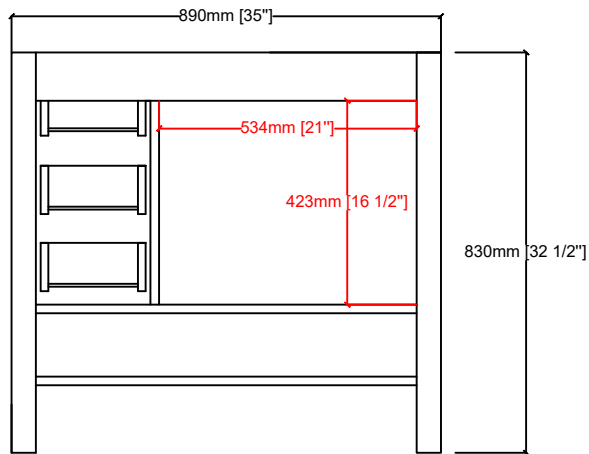

LEXORA[®]
HOME DECOR & HOME FURNISHINGS

JACQUES 36" L

Length: 36"
Width: 22"
Height: 34"

MIRROR

TOP

FRONT VIEW

BACK VIEW

SIDE VIEW