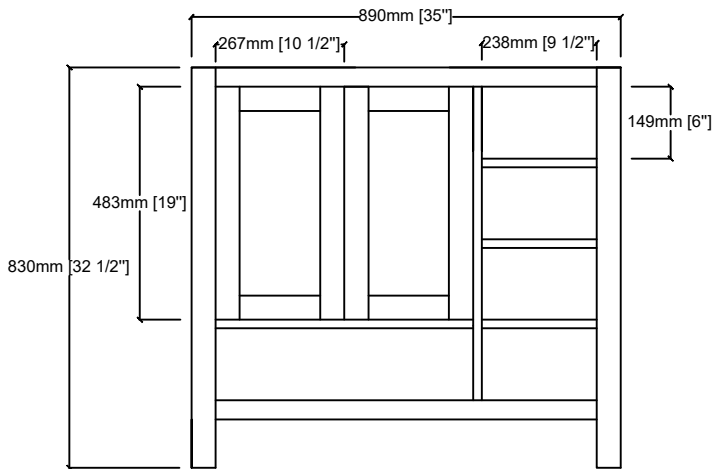

LEXORA[®]
HOME DECOR & HOME FURNISHINGS

JACQUES 36" L

Length: 36"
Width: 22"
Height: 34"

MIRROR

TOP

FRONT VIEW

BACK VIEW

SIDE VIEW